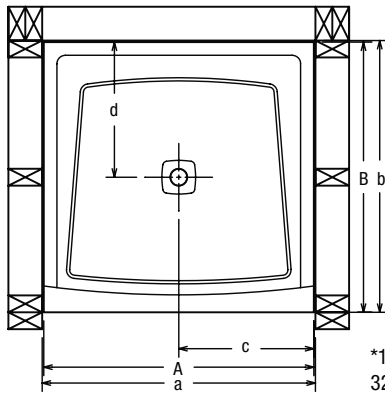

DETAIL THRU  
INTEGRAL DRAIN  
FIG. 1

Model No.	TABLE (SEE FIG. 1)		
	A	B	C
PFSB3232WH	6	5	7/32
PFSB3434WH	6	5	5/16
PFSB3636WH	5-7/8	4-3/4	7/32
PFSB4234WH	6	5	7/32
PFSB4242WH	6	5	7/32
PFSB4832WH	6	5	5/16
PFSB4834WH	5-7/8	4-3/4	7/32
PFSB5434WH	6	5	5/16
PFSB6034WH	6	5	7/32
PFSB3636NEOWH	6	5	5/16

\*1/4" TO 5/16" FOR MODELS  
3232, 3636, 4834, 6034  
1/8" TO 3/16" FOR ALL  
OTHER MODELS

PFSB3636NEOWH

Model No.	Nominal Size		Actual Size +/- 1/16		Rough-in Dimensions				Approximate shipping WT. in Lbs.
	A	B	A	B	a	b	c	d	
PFSB3232WH	32	32	32	32	32-3/8	32-3/16	16-3/16	16-1/8	29
PFSB3434WH	34	34	34-1/4	34-1/4	34-5/8	34-7/16	17-5/16	17-1/4	31
PFSB3636WH	36	36	36	36	36-3/8	36-3/16	18-3/16	18-1/8	34
PFSB4234WH	42	34	42	34	42-3/8	34-3/16	21-3/16	17-1/8	36
PFSB4242WH	42	42	42	42	42-1/4	42-1/4	21-1/8	21-1/8	48
PFSB4832WH	48	32	48-3/16	32-1/8	48-1/2	32-1/4	24-1/4	16-1/8	41
PFSB4834WH	48	34	48	34	48-3/8	34-3/16	24-3/16	17-1/8	42
PFSB5434WH	54	34	54-3/8	34-1/4	54-11/16	34-9/16	27-3/8	17-5/16	47
PFSB6034WH	60	34	60	34	60-3/8	34-3/16	30-3/16	17-1/8	51
PFSB3636NEOWH	36	36	36	36	36-1/4	36-1/4	12-1/4	12-1/4	39