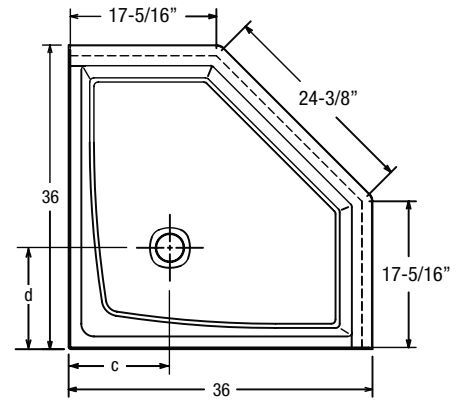

\*1/4" TO 5/16" FOR MODELS  
3232, 3636, 4834, 6034  
1/8" TO 3/16" FOR ALL  
OTHER MODELS

PFSB3636NEOWH

Model No.	Nominal Size		Actual Size +/- 1/16		Rough-in Dimensions				Approximate shipping WT. in Lbs.
	A	B	A	B	a	b	c	d	
PFSB3232WH	32	32	32	32	32-3/8	32-3/16	16-3/16	16-1/8	29
PFSB3434WH	34	34	34-1/4	34-1/4	34-5/8	34-7/16	17-5/16	17-1/4	31
PFSB3636WH	36	36	36	36	36-3/8	36-3/16	18-3/16	18-1/8	34
PFSB4234WH	42	34	42	34	42-3/8	34-3/16	21-3/16	17-1/8	36
PFSB4242WH	42	42	42	42	42-1/4	42-1/4	21-1/8	21-1/8	48
PFSB4832WH	48	32	48-3/16	32-1/8	48-1/2	32-1/4	24-1/4	16-1/8	41
PFSB4834WH	48	34	48	34	48-3/8	34-3/16	24-3/16	17-1/8	42
PFSB5434WH	54	34	54-3/8	34-1/4	54-11/16	34-9/16	27-3/8	17-5/16	47
PFSB6034WH	60	34	60	34	60-3/8	34-3/16	30-3/16	17-1/8	51
PFSB3636NEOWH	36	36	36	36	36-1/4	36-1/4	12-1/4	12-1/4	39