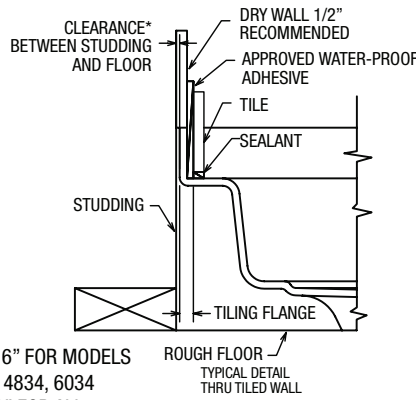

# PFSB Series Shower Floor

NOTE: Quick Drain connector, QDC-2, is supplied with each floor, for use as a drain caulk to replace the lead caulk process (as desired).

\*\*BY OTHERS  
2" PIPE \*\*  
AND "P" TRAP

DETAIL THRU  
INTEGRAL DRAIN  
FIG. 1

Model No.	TABLE (SEE FIG. 1)		
	A	B	C
PFSB3232WH	6	5	7/32
PFSB3434WH	6	5	5/16
PFSB3636WH	5-7/8	4-3/4	7/32
PFSB4234WH	6	5	7/32
PFSB4242WH	6	5	7/32
PFSB4832WH	6	5	5/16
PFSB4834WH	5-7/8	4-3/4	7/32
PFSB5434WH	6	5	5/16
PFSB6034WH	6	5	7/32
PFSB3636NEOWH	6	5	5/16

\*1/4" TO 5/16" FOR MODELS  
3232, 3636, 4834, 6034  
1/8" TO 3/16" FOR ALL  
OTHER MODELS

PFSB3636NEOWH

Model No.	Nominal Size		Actual Size +/- 1/16		Rough-in Dimensions				Approximate shipping WT. in Lbs.
	A	B	A	B	a	b	c	d	
PFSB3232WH	32	32	32	32	32-3/8	32-3/16	16-3/16	16-1/8	29
PFSB3434WH	34	34	34-1/4	34-1/4	34-5/8	34-7/16	17-5/16	17-1/4	31
PFSB3636WH	36	36	36	36	36-3/8	36-3/16	18-3/16	18-1/8	34
PFSB4234WH	42	34	42	34	42-3/8	34-3/16	21-3/16	17-1/8	36
PFSB4242WH	42	42	42	42	42-1/4	42-1/4	21-1/8	21-1/8	48
PFSB4832WH	48	32	48-3/16	32-1/8	48-1/2	32-1/4	24-1/4	16-1/8	41
PFSB4834WH	48	34	48	34	48-3/8	34-3/16	24-3/16	17-1/8	42
PFSB5434WH	54	34	54-3/8	34-1/4	54-11/16	34-9/16	27-3/8	17-5/16	47
PFSB6034WH	60	34	60	34	60-3/8	34-3/16	30-3/16	17-1/8	51
PFSB3636NEOWH	36	36	36	36	36-1/4	36-1/4	12-1/4	12-1/4	39