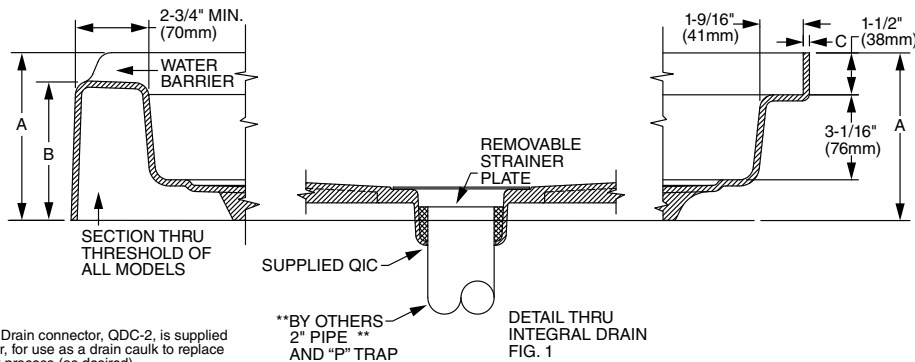

PFSB Series Shower Floor

NOTE: Quick Drain connector, QDC-2, is supplied with each floor, for use as a drain caulk to replace the lead caulk process (as desired).

**BY OTHERS
2" PIPE **
AND "P" TRAP

DETAIL THRU
INTEGRAL DRAIN
FIG. 1

Model No.	TABLE (SEE FIG. 1)		
	A	B	C
PFSB3232WH	6	5	7/32
PFSB3434WH	6	5	5/16
PFSB3636WH	5-7/8	4-3/4	7/32
PFSB4234WH	6	5	7/32
PFSB4242WH	6	5	7/32
PFSB4832WH	6	5	5/16
PFSB4834WH	5-7/8	4-3/4	7/32
PFSB5434WH	6	5	5/16
PFSB6034WH	6	5	7/32
PFSB3636NEOWH	6	5	5/16