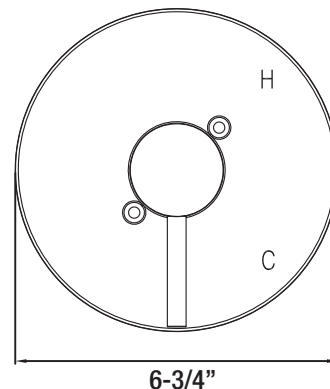

Product Specifications

Warranty and Codes

This product comes complete with installation, operating, care and maintenance instructions. This PROFLO faucet carries a limited lifetime warranty when installed in residential applications. The warranty is five years in commercial applications. This product meets ASME: A112.18.1.

Distributed Exclusively by Ferguson and Wolseley Canada