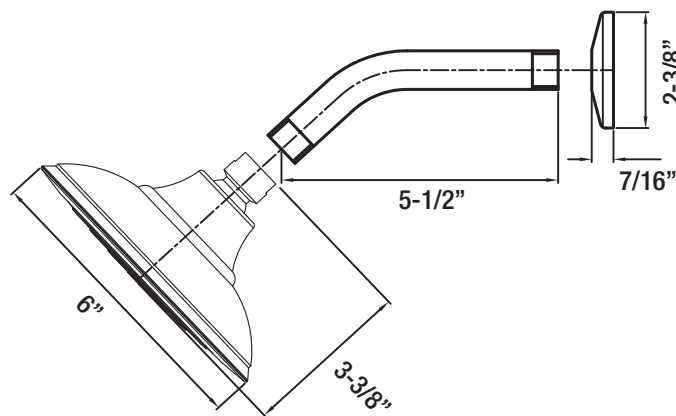

PF8820 series

Single Handle

Shower Trim Kits

Product Features

- Metal lever handle
- Brass shower arm and flange
- Single function showerhead with easy-clean rubber nozzles
- 100% factory pressure tested
- 1.75 gpm flow showerhead
- cUPC/IAPMO Listed
- ADA Compliant
- WaterSense Certified
- Use with ACCUFIT PF3001 series valve

PF8820CP

Model Numbers

- | | |
|----------|------------------------|
| PF8820CP | polished chrome finish |
| PF8820BN | brushed nickel finish |

Product Specifications

Warranty and Codes

This product comes complete with installation, operating, care and maintenance instructions. This PROFLO faucet carries a limited lifetime warranty when installed in residential applications. The warranty is five years in commercial applications. This product meets ASME: A112.18.1.