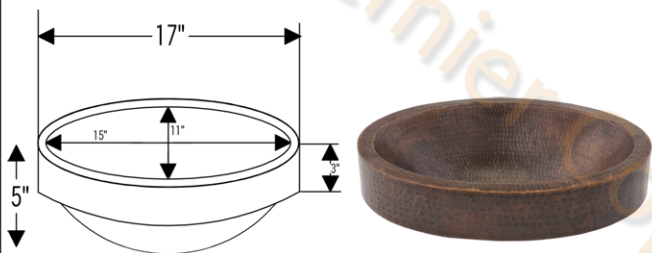

DESCRIPTION: Wine Barrel Vanity Package

PACKAGE INCLUDES THE FOLLOWING ITEMS:

- * Wine Barrel Vanity / Cabernet Finish
- * 17" Oval Skirted Vessel Copper Sink / ORB Finish (Model# V017SKDB)
- * Non-overflow Teardrop Grid Drain / ORB Finish (Model# D-207ORB)
- * Copper Sink Wax (Model# W900-ORB)

8"

28"

17"

MODEL NUMBER: WBV_S04C

DESCRIPTION: Wine Barrel Vanity Package

PACKAGE INCLUDES THE FOLLOWING ITEMS:

- * Wine Barrel Vanity / Cabernet Finish
- * 17" Oval Skirted Vessel Copper Sink / ORB Finish (Model# V017SKDB)
- * Non-overflow Teardrop Grid Drain / ORB Finish (Model# D-207ORB)
- * Copper Sink Wax (Model# W900-ORB)

* ORB: Oil Rubbed Bronze

COPPER SINK DETAILS (Model# V017SKDB)

- * 17" Oval Skirted Vessel Hammered Copper Sink
- * Outer Dimensions: 17" x 13" x 5"
- * Inner Dimensions: 15" x 11" x 3" skirt
- * Half Recessed 2" / Half Above Counter 3"
- * Drain Opening Size: 1.5"
- * IAPMO / cUPC Listed