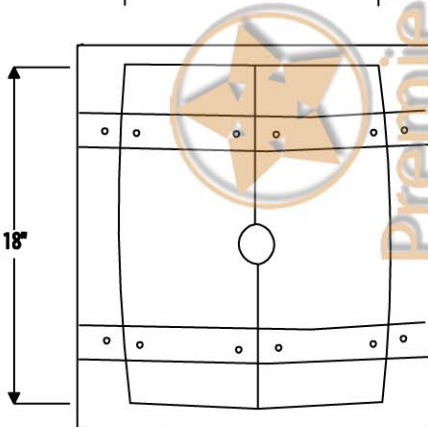

DESCRIPTION: Wine Barrel Vanity Package

PACKAGE INCLUDES THE FOLLOWING ITEMS:

- * Wine Barrel Vanity / Cabernet Finish
- * 17" Oval Skirted Vessel Copper Sink / ORB Finish (Model# V017SKDB)
- * Non-overflow Teardrop Grid Drain / ORB Finish (Model# D-207ORB)
- * Copper Sink Wax (Model# W900-ORB)

** ORB: Oil Rubbed Bronze*

FRONT VIEW

FRONT DOORS

13"

18"

BACK VIEW

P-Trap outlet should be 13" to 21" from the ground

12"

8"

28"

17"

MODEL NUMBER: WBV_S04C

DESCRIPTION: Wine Barrel Vanity Package

PACKAGE INCLUDES THE FOLLOWING ITEMS:

- * Wine Barrel Vanity / Cabernet Finish
- * 17" Oval Skirted Vessel Copper Sink / ORB Finish (Model# V017SKDB)
- * Non-overflow Teardrop Grid Drain / ORB Finish (Model# D-207ORB)
- * Copper Sink Wax (Model# W900-ORB)

* ORB: Oil Rubbed Bronze

COPPER SINK DETAILS (Model# V017SKDB)

- * 17" Oval Skirted Vessel Hammered Copper Sink
- * Outer Dimensions: 17" x 13" x 5"
- * Inner Dimensions: 15" x 11" x 3" skirt
- * Half Recessed 2" / Half Above Counter 3"
- * Drain Opening Size: 1.5"
- * IAPMO / cUPC Listed