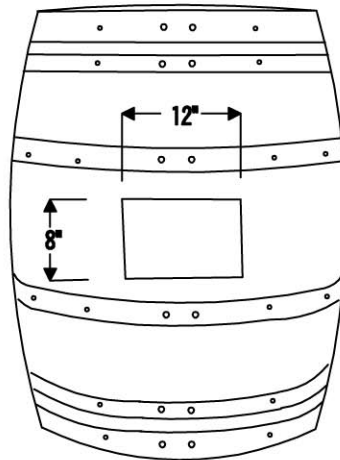

DESCRIPTION: Wine Barrel Vanity Package

PACKAGE INCLUDES THE FOLLOWING ITEMS:

- * Wine Barrel Vanity / Cabernet Finish
- * 17" Oval Skirted Vessel Copper Sink / ORB Finish (Model# V017SKDB)
- * Non-overflow Teardrop Grid Drain / ORB Finish (Model# D-207ORB)
- * Copper Sink Wax (Model# W900-ORB)

** ORB: Oil Rubbed Bronze*

FRONT VIEW

FRONT DOORS

13"

18"

BACK VIEW

P-Trap outlet should be 13" to 21" from the ground

12"

8"

28"

17"

MODEL NUMBER: WBV_S04C

DESCRIPTION: Wine Barrel Vanity Package

PACKAGE INCLUDES THE FOLLOWING ITEMS:

- * Wine Barrel Vanity / Cabernet Finish
- * 17" Oval Skirted Vessel Copper Sink / ORB Finish (Model# V017SKDB)
- * Non-overflow Teardrop Grid Drain / ORB Finish (Model# D-207ORB)
- * Copper Sink Wax (Model# W900-ORB)

* ORB: Oil Rubbed Bronze

COPPER SINK DETAILS (Model# V017SKDB)

- * 17" Oval Skirted Vessel Hammered Copper Sink
- * Outer Dimensions: 17" x 13" x 5"
- * Inner Dimensions: 15" x 11" x 3" skirt
- * Half Recessed 2" / Half Above Counter 3"
- * Drain Opening Size: 1.5"
- * IAPMO / cUPC Listed