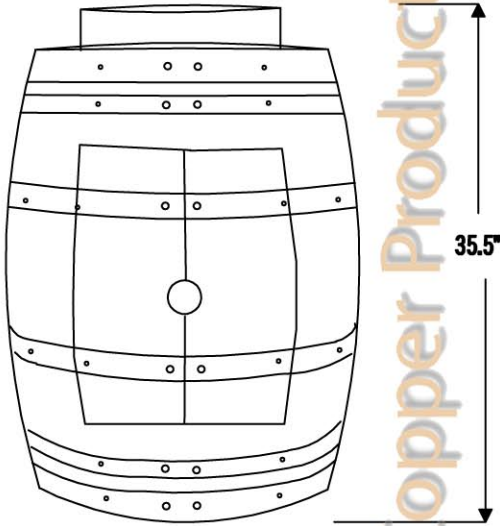

DESCRIPTION: Wine Barrel Vanity Package

PACKAGE INCLUDES THE FOLLOWING ITEMS:

- * Wine Barrel Vanity / Cabernet Finish
- * 17" Oval Skirted Vessel Copper Sink / ORB Finish (Model# V017SKDB)
- * Non-overflow Teardrop Grid Drain / ORB Finish (Model# D-207ORB)
- * Copper Sink Wax (Model# W900-ORB)

** ORB: Oil Rubbed Bronze*

FRONT VIEW

FRONT DOORS

13"

18"

BACK VIEW

P-Trap outlet should be 13" to 21" from the ground

12"

8"

28"

17"

MODEL NUMBER: WBV_S04C

DESCRIPTION: Wine Barrel Vanity Package

PACKAGE INCLUDES THE FOLLOWING ITEMS:

- * Wine Barrel Vanity / Cabernet Finish
- * 17" Oval Skirted Vessel Copper Sink / ORB Finish (Model# V017SKDB)
- * Non-overflow Teardrop Grid Drain / ORB Finish (Model# D-207ORB)
- * Copper Sink Wax (Model# W900-ORB)

* ORB: Oil Rubbed Bronze

COPPER SINK DETAILS (Model# V017SKDB)

- * 17" Oval Skirted Vessel Hammered Copper Sink
- * Outer Dimensions: 17" x 13" x 5"
- * Inner Dimensions: 15" x 11" x 3" skirt
- * Half Recessed 2" / Half Above Counter 3"
- * Drain Opening Size: 1.5"
- * IAPMO / cUPC Listed