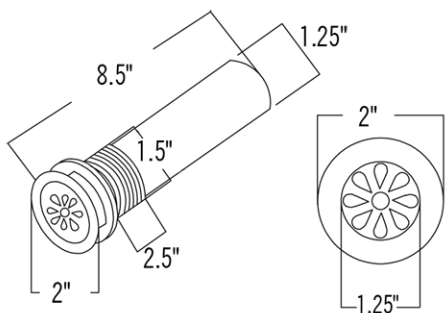

DESCRIPTION: Wine Barrel Vanity Package

PACKAGE INCLUDES THE FOLLOWING ITEMS:

- * Wine Barrel Vanity / Cabernet Finish
- * 17" Oval Skirted Vessel Copper Sink / ORB Finish (Model# V017SKDB)
- * Non-overflow Teardrop Grid Drain / ORB Finish (Model# D-207ORB)
- * Copper Sink Wax (Model# W900-ORB)

8"

28"

17"

MODEL NUMBER: WBV_S04C

DESCRIPTION: Wine Barrel Vanity Package

PACKAGE INCLUDES THE FOLLOWING ITEMS:

- * Wine Barrel Vanity / Cabernet Finish
- * 17" Oval Skirted Vessel Copper Sink / ORB Finish (Model# V017SKDB)
- * Non-overflow Teardrop Grid Drain / ORB Finish (Model# D-207ORB)
- * Copper Sink Wax (Model# W900-ORB)

* ORB: Oil Rubbed Bronze

COPPER SINK DETAILS (Model# V017SKDB)

- * 17" Oval Skirted Vessel Hammered Copper Sink
- * Outer Dimensions: 17" x 13" x 5"
- * Inner Dimensions: 15" x 11" x 3" skirt
- * Half Recessed 2" / Half Above Counter 3"
- * Drain Opening Size: 1.5"
- * IAPMO / cUPC Listed

DRAIN DETAILS (Model# D-207ORB)

- * 1.5" Non-Overflow Grid Bathroom Sink Drain
- * Design: Teardrop Grid
- * Upper Flange Dimension: 2.125"
- * Material: Solid Brass

COPPER SINK WAX DETAILS (Model# W900-ORB)