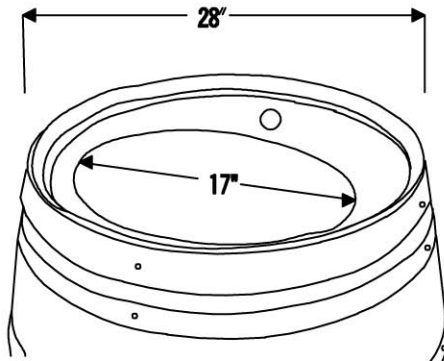

DESCRIPTION: Wine Barrel Vanity Package

PACKAGE INCLUDES THE FOLLOWING ITEMS:

- * Wine Barrel Vanity / Cabernet Finish
- * 17" Oval Skirted Vessel Copper Sink / ORB Finish (Model# V017SKDB)
- * Non-overflow Teardrop Grid Drain / ORB Finish (Model# D-207ORB)
- * Copper Sink Wax (Model# W900-ORB)

** ORB: Oil Rubbed Bronze*

FRONT VIEW

FRONT DOORS

13"

18"

BACK VIEW

P-Trap outlet should be 13" to 21" from the ground

12"

8"

28"

17"

MODEL NUMBER: WBV_S04C

DESCRIPTION: Wine Barrel Vanity Package

PACKAGE INCLUDES THE FOLLOWING ITEMS:

- * Wine Barrel Vanity / Cabernet Finish
- * 17" Oval Skirted Vessel Copper Sink / ORB Finish (Model# V017SKDB)
- * Non-overflow Teardrop Grid Drain / ORB Finish (Model# D-207ORB)
- * Copper Sink Wax (Model# W900-ORB)

* ORB: Oil Rubbed Bronze

COPPER SINK DETAILS (Model# V017SKDB)

- * 17" Oval Skirted Vessel Hammered Copper Sink
- * Outer Dimensions: 17" x 13" x 5"
- * Inner Dimensions: 15" x 11" x 3" skirt
- * Half Recessed 2" / Half Above Counter 3"
- * Drain Opening Size: 1.5"
- * IAPMO / cUPC Listed