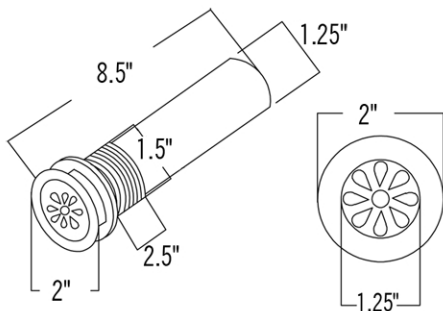

DESCRIPTION: Wine Barrel Vanity Package

PACKAGE INCLUDES THE FOLLOWING ITEMS:

- * Wine Barrel Vanity / Cabernet Finish
- * Surface Mount 17" Oval Copper Sink / ORB Finish (Model# L017RDB)
- * Non-overflow Teardrop Grid Drain / ORB Finish (Model# D-207ORB)
- * Copper Sink Wax (Model# W900-ORB)

** ORB: Oil Rubbed Bronze*

DESCRIPTION: Wine Barrel Vanity Package

PACKAGE INCLUDES THE FOLLOWING ITEMS:

- * Wine Barrel Vanity / Cabernet Finish
- * Surface Mount 17" Oval Copper Sink / ORB Finish (Model# L017RDB)
- * Non-overflow Teardrop Grid Drain / ORB Finish (Model# D-207ORB)
- * Copper Sink Wax (Model# W900-ORB)

* ORB: Oil Rubbed Bronze

COPPER SINK DETAILS (Model# L017RDB)

- * 17" Oval Self Rimming Hammered Copper Sink
- * Outer Dimensions: 17" x 13" x 5"
- * Inner Dimensions: 15" x 11" x 5"
- * Rim: Rolled
- * Drain Opening Size: 1.5"
- * IAPMO / cUPC Listed

DRAIN DETAILS (Model# D-207ORB)

- * 1.5" Non-Overflow Grid Bathroom Sink Drain
- * Design: Teardrop Grid
- * Upper Flange Dimension: 2.125"
- * Material: Solid Brass

COPPER SINK WAX DETAILS (Model# W900-ORB)