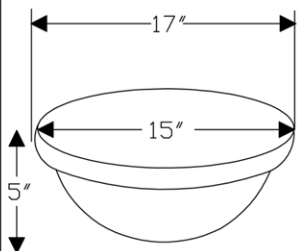

DESCRIPTION: Wine Barrel Vanity Package

PACKAGE INCLUDES THE FOLLOWING ITEMS:

- * Wine Barrel Vanity / Cabernet Finish
- * Surface Mount 17" Oval Copper Sink / ORB Finish (Model# L017RDB)
- * Non-overflow Teardrop Grid Drain / ORB Finish (Model# D-207ORB)
- * Copper Sink Wax (Model# W900-ORB)

** ORB: Oil Rubbed Bronze*

DESCRIPTION: Wine Barrel Vanity Package

PACKAGE INCLUDES THE FOLLOWING ITEMS:

- * Wine Barrel Vanity / Cabernet Finish
- * Surface Mount 17" Oval Copper Sink / ORB Finish (Model# L017RDB)
- * Non-overflow Teardrop Grid Drain / ORB Finish (Model# D-207ORB)
- * Copper Sink Wax (Model# W900-ORB)

* ORB: Oil Rubbed Bronze

COPPER SINK DETAILS (Model# L017RDB)

- * 17" Oval Self Rimming Hammered Copper Sink
- * Outer Dimensions: 17" x 13" x 5"
- * Inner Dimensions: 15" x 11" x 5"
- * Rim: Rolled
- * Drain Opening Size: 1.5"
- * IAPMO / cUPC Listed

DRAIN DETAILS (Model# D-207ORB)

- * 1.5" Non-Overflow Grid Bathroom Sink Drain
- * Design: Teardrop Grid
- * Upper Flange Dimension: 2.125"
- * Material: Solid Brass

COPPER SINK WAX DETAILS (Model# W900-ORB)