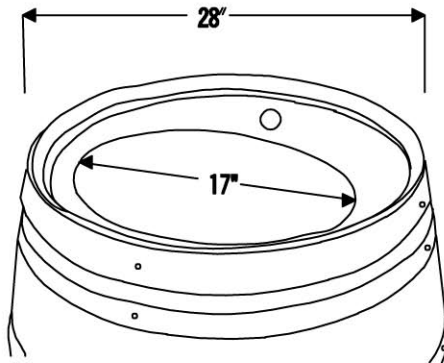

DESCRIPTION: Wine Barrel Vanity Package

PACKAGE INCLUDES THE FOLLOWING ITEMS:

- * Wine Barrel Vanity / Cabernet Finish
- * Surface Mount 17" Oval Copper Sink / ORB Finish (Model# L017RDB)
- * Non-overflow Teardrop Grid Drain / ORB Finish (Model# D-207ORB)
- * Copper Sink Wax (Model# W900-ORB)

** ORB: Oil Rubbed Bronze*

DESCRIPTION: Wine Barrel Vanity Package

PACKAGE INCLUDES THE FOLLOWING ITEMS:

- * Wine Barrel Vanity / Cabernet Finish
- * Surface Mount 17" Oval Copper Sink / ORB Finish (Model# L017RDB)
- * Non-overflow Teardrop Grid Drain / ORB Finish (Model# D-207ORB)
- * Copper Sink Wax (Model# W900-ORB)

* ORB: Oil Rubbed Bronze

COPPER SINK DETAILS (Model# L017RDB)

- * 17" Oval Self Rimming Hammered Copper Sink
- * Outer Dimensions: 17" x 13" x 5"
- * Inner Dimensions: 15" x 11" x 5"
- * Rim: Rolled
- * Drain Opening Size: 1.5"
- * IAPMO / cUPC Listed

DRAIN DETAILS (Model# D-207ORB)

- * 1.5" Non-Overflow Grid Bathroom Sink Drain
- * Design: Teardrop Grid
- * Upper Flange Dimension: 2.125"
- * Material: Solid Brass

COPPER SINK WAX DETAILS (Model# W900-ORB)