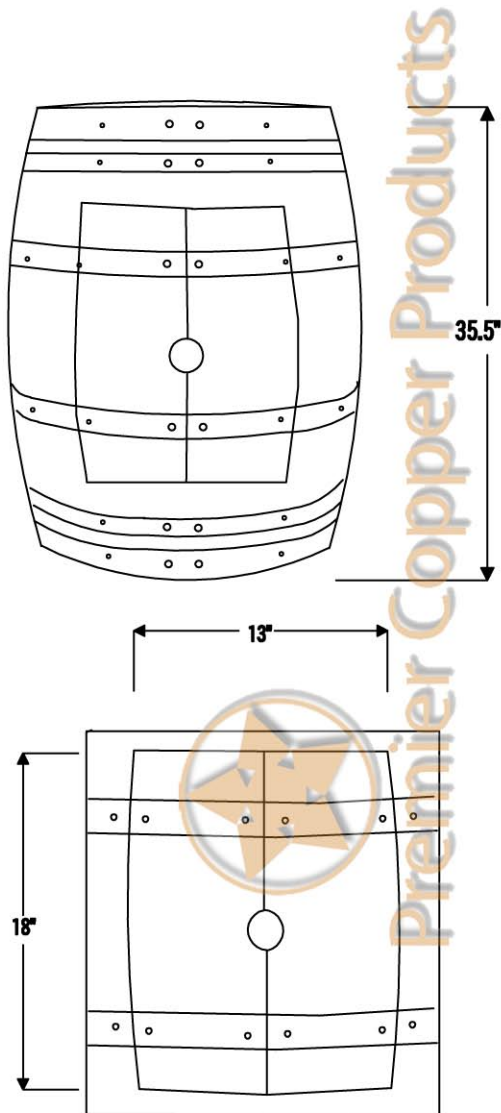

DESCRIPTION: Wine Barrel Vanity Package

PACKAGE INCLUDES THE FOLLOWING ITEMS:

- * Wine Barrel Vanity / Cabernet Finish
- * Surface Mount 17" Oval Copper Sink / ORB Finish (Model# L017RDB)
- * Non-overflow Teardrop Grid Drain / ORB Finish (Model# D-207ORB)
- * Copper Sink Wax (Model# W900-ORB)

** ORB: Oil Rubbed Bronze*

DESCRIPTION: Wine Barrel Vanity Package

PACKAGE INCLUDES THE FOLLOWING ITEMS:

- * Wine Barrel Vanity / Cabernet Finish
- * Surface Mount 17" Oval Copper Sink / ORB Finish (Model# L017RDB)
- * Non-overflow Teardrop Grid Drain / ORB Finish (Model# D-207ORB)
- * Copper Sink Wax (Model# W900-ORB)

* ORB: Oil Rubbed Bronze

COPPER SINK DETAILS (Model# L017RDB)

- * 17" Oval Self Rimming Hammered Copper Sink
- * Outer Dimensions: 17" x 13" x 5"
- * Inner Dimensions: 15" x 11" x 5"
- * Rim: Rolled
- * Drain Opening Size: 1.5"
- * IAPMO / cUPC Listed

DRAIN DETAILS (Model# D-207ORB)

- * 1.5" Non-Overflow Grid Bathroom Sink Drain
- * Design: Teardrop Grid
- * Upper Flange Dimension: 2.125"
- * Material: Solid Brass

COPPER SINK WAX DETAILS (Model# W900-ORB)