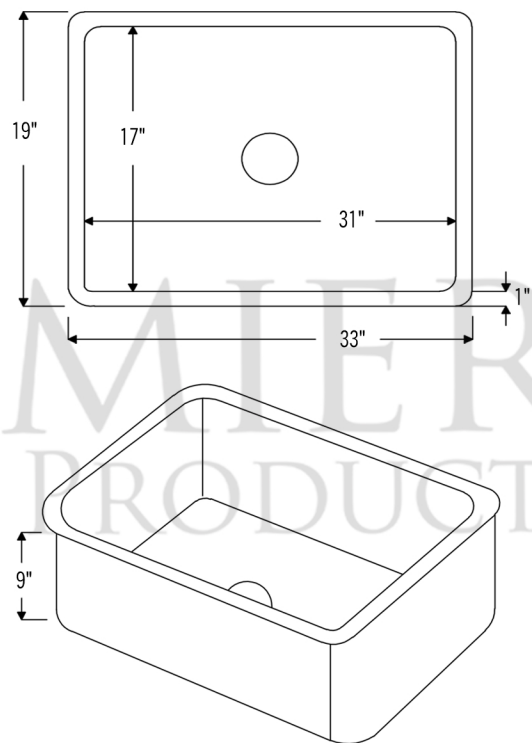

### PACKAGE INCLUDES THE FOLLOWING ITEMS:

- \* 33" Hammered Copper Kitchen Single Basin Sink (Model# KSDB33199)
- \* Single Handle Kitchen Faucet with Pullout Spray - Oil Rubbed Bronze (K-PD01ORB)
- \* Solid Brass Soap & Lotion Dispenser - Oil Rubbed Bronze (PCP-701ORB)
- \* 3.5" Garbage Disposal Drain w/ Basket / ORB Finish (Model# D-130ORB)
- \* Oil Rubbed Bronze Installation Silicone (Model# C900-ORB)
- \* Copper Sink Wax (Model# W900-WAX)

### SINK DETAILS (Model# KSDB33199)

- \* 33" Hammered Copper Kitchen Single Basin Sink
- \* Color: Oil Rubbed Bronze
- \* Outer Dimension: 33" x 19" x 9"
- \* Inner Dimension: 31" x 17" x 9"
- \* Rim: 1"
- \* Drain Opening: 3.5" Standard
- \* Material Gauge: 14
- \* CODE / STANDARD COMPLIANCE: IAPMO / cUPC LISTED

### FAUCET DETAILS (Model# K-PD01ORB)

- \* Single Handle Kitchen Faucet with Pullout Spray
- \* Color: Oil Rubbed Bronze
- \* Solid Brass Construction
- \* Ceramic Disc Cartridges
- \* Overall Height: 16.687"
- \* Overall Width: 9.875"
- \* Spout Reach: 8.5"
- \* ASME A112.18.1/CSA B125.1, NSF/ANSI 61, California Lead Plumbing Law, ADA and Prop 65 Compliant

### SOAP DISPENSER DETAILS (Model# PCP-701ORB)

- \* Deluxe Soap and Lotion Dispenser
- \* Color: Oil Rubbed Bronze
- \* Solid Brass Head & Plastic Bottle
- \* 4" Spout Reach
- \* 500 ML Plastic Bottle
- \* Prop 65 Compliant