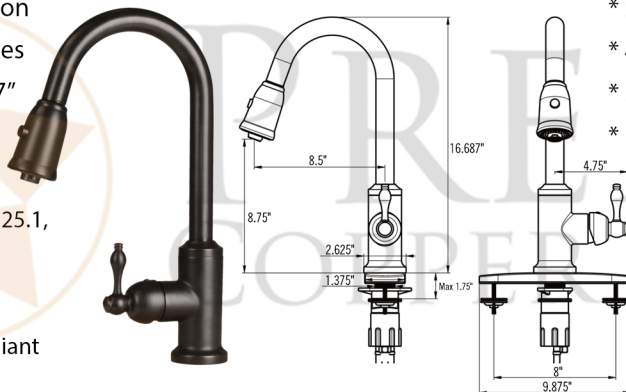

### PACKAGE INCLUDES THE FOLLOWING ITEMS:

- \* 33" Hammered Copper Kitchen Single Basin Sink (Model# KSDB33199)
- \* Single Handle Kitchen Faucet with Pullout Spray - Oil Rubbed Bronze (K-PD01ORB)
- \* Solid Brass Soap & Lotion Dispenser - Oil Rubbed Bronze (PCP-701ORB)
- \* 3.5" Garbage Disposal Drain w/ Basket / ORB Finish (Model# D-130ORB)
- \* Oil Rubbed Bronze Installation Silicone (Model# C900-ORB)
- \* Copper Sink Wax (Model# W900-WAX)

### SINK DETAILS (Model# KSDB33199)

- \* 33" Hammered Copper Kitchen Single Basin Sink
- \* Color: Oil Rubbed Bronze
- \* Outer Dimension: 33" x 19" x 9"
- \* Inner Dimension: 31" x 17" x 9"
- \* Rim: 1"
- \* Drain Opening: 3.5" Standard
- \* Material Gauge: 14
- \* CODE / STANDARD COMPLIANCE: IAPMO / cUPC LISTED

### FAUCET DETAILS (Model# K-PD01ORB)

- \* Single Handle Kitchen Faucet with Pullout Spray
- \* Color: Oil Rubbed Bronze
- \* Solid Brass Construction
- \* Ceramic Disc Cartridges
- \* Overall Height: 16.687"
- \* Overall Width: 9.875"
- \* Spout Reach: 8.5"
- \* ASME A112.18.1/CSA B125.1, NSF/ANSI 61, California Lead Plumbing Law, ADA and Prop 65 Compliant

### SOAP DISPENSER DETAILS (Model# PCP-701ORB)

- \* Deluxe Soap and Lotion Dispenser
- \* Color: Oil Rubbed Bronze
- \* Solid Brass Head & Plastic Bottle
- \* 4" Spout Reach
- \* 500 ML Plastic Bottle
- \* Prop 65 Compliant