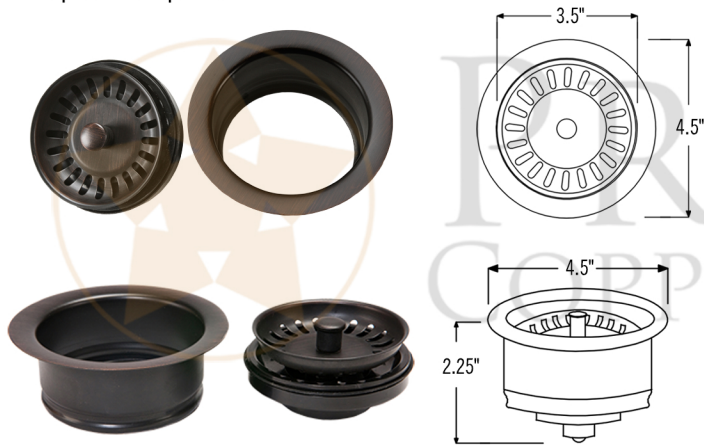

PACKAGE INCLUDES THE FOLLOWING ITEMS:

- 33" Hammered Copper Kitchen Single Basin Sink (Model# KSDB33199)
- Single Handle Kitchen Faucet with Pullout Spray - Oil Rubbed Bronze (K-PD01ORB)
- Solid Brass Soap & Lotion Dispenser - Oil Rubbed Bronze (PCP-701ORB)
- 3.5" Garbage Disposal Drain w/ Basket / ORB Finish (Model# D-130ORB)
- Oil Rubbed Bronze Installation Silicone (Model# C900-ORB)
- Copper Sink Wax (Model# W900-WAX)

* ORB: Oil Rubbed Bronze

DRAIN DETAILS (Model# D-130ORB)

- 3.5" Deluxe Garbage Disposal Drain w/ Basket
- Color: Oil Rubbed Bronze
- Outer Dimension: 4.5" x 2.25"
- Inner Dimension: 3.5"
- Installation Type: Insinkerator Brand Compatible
- Material: Brass
- Prop 65 Compliant

PREMIER
COPPER PRODUCTS

SILICONE DETAILS (Model# C900-ORB)

- Neutral Cure Installation Silicone
- Size: 4.7 OZ
- Matches a Variety of Different Styled Sinks and Drains