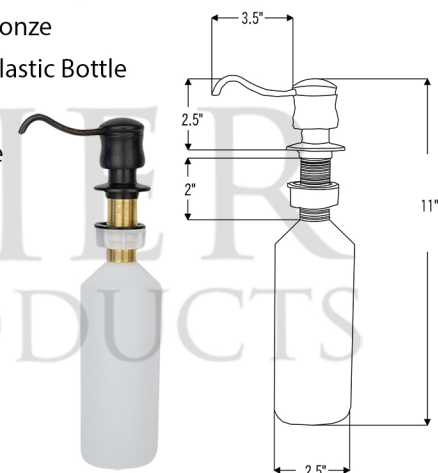

### SINK DETAILS (Model# KSDB33199)

- \* 33" Hammered Copper Kitchen Single Basin Sink
- \* Color: Oil Rubbed Bronze
- \* Outer Dimension: 33" x 19" x 9"
- \* Inner Dimension: 31" x 17" x 9"
- \* Rim: 1"
- \* Drain Opening: 3.5" Standard
- \* Material Gauge: 14
- \* CODE / STANDARD COMPLIANCE: IAPMO / cUPC LISTED

### FAUCET DETAILS (Model# K-PD01ORB)

- \* Single Handle Kitchen Faucet with Pullout Spray
- \* Color: Oil Rubbed Bronze
- \* Solid Brass Construction
- \* Ceramic Disc Cartridges
- \* Overall Height: 16.687"
- \* Overall Width: 9.875"
- \* Spout Reach: 8.5"
- \* ASME A112.18.1/CSA B125.1, NSF/ANSI 61, California Lead Plumbing Law, ADA and Prop 65 Compliant

### SOAP DISPENSER DETAILS (Model# PCP-701ORB)

- \* Deluxe Soap and Lotion Dispenser
- \* Color: Oil Rubbed Bronze
- \* Solid Brass Head & Plastic Bottle
- \* 4" Spout Reach
- \* 500 ML Plastic Bottle
- \* Prop 65 Compliant

**PACKAGE INCLUDES THE FOLLOWING ITEMS:**

- \* 33" Hammered Copper Kitchen Single Basin Sink (Model# KSDB33199)
- \* Single Handle Kitchen Faucet with Pullout Spray - Oil Rubbed Bronze (K-PD01ORB)
- \* Solid Brass Soap & Lotion Dispenser - Oil Rubbed Bronze (PCP-701ORB)
- \* 3.5" Garbage Disposal Drain w/ Basket / ORB Finish (Model# D-130ORB)
- \* Oil Rubbed Bronze Installation Silicone (Model# C900-ORB)
- \* Copper Sink Wax (Model# W900-WAX)