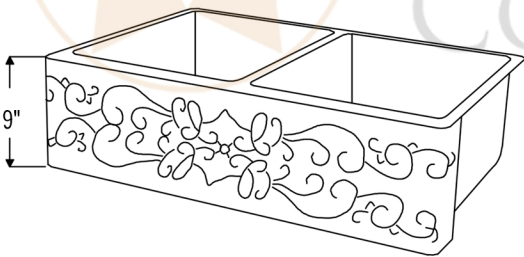

PACKAGE INCLUDES THE FOLLOWING ITEMS:

- * 33" Hammered Copper Kitchen Apron 50/50 Double Basin Sink w/ Scroll Design / ORB Finish (Model# KA50DB33229S)
- * Single Handle Kitchen Faucet with Pullout Spray - Oil Rubbed Bronze (K-PD01ORB)
- * Solid Brass Soap & Lotion Dispenser - Oil Rubbed Bronze (PCP-701ORB)
- * 3.5" Garbage Disposal Drain w/ Basket / ORB Finish (Model# D-130ORB)
- * 3.5" Kitchen Basket Strainer Drain / ORB Finish (Model# D-132ORB)
- * Oil Rubbed Bronze Installation Silicone (Model# C900-ORB)
- * Copper Sink Wax (Model# W900-WAX)

* ORB: Oil Rubbed Bronze

SINK DETAILS (Model# KA50DB33229S)

- * 33" Hammered Copper Kitchen Apron 50/50 Double Basin Sink w/ Scroll Design
- * Color: Oil Rubbed Bronze
- * Outer Dimension: 33" x 22" x 9"
- * Inner Dimension: L: 15" x 19" x 9" R: 15" x 19" x 9"
- * Rim: Back, Left, Right - 1" / Front - 2"
- * Divider: 1" Wide (Optimized)
- * Drain Opening: 3.5" Standard
- * Material Gauge: 14
- * CODE / STANDARD COMPLIANCE: IAPMO / cUPC LISTED

FAUCET DETAILS (Model# K-PD01ORB)

- * Single Handle Kitchen Faucet with Pullout Spray
- * Color: Oil Rubbed Bronze
- * Solid Brass Construction
- * Ceramic Disc Cartridges
- * Overall Height: 16.687"
- * Overall Width: 9.875"
- * Spout Reach: 8.5"
- * ASME A112.18.1/CSA B125.1, NSF/ANSI 61, California Lead Plumbing Law, ADA and Prop 65 Compliant

SOAP DISPENSER DETAILS (Model# PCP-701ORB)

- * Deluxe Soap and Lotion Dispenser
- * Color: Oil Rubbed Bronze
- * Solid Brass Head & Plastic Bottle
- * 4" Spout Reach
- * 500 ML Plastic Bottle
- * Prop 65 Compliant