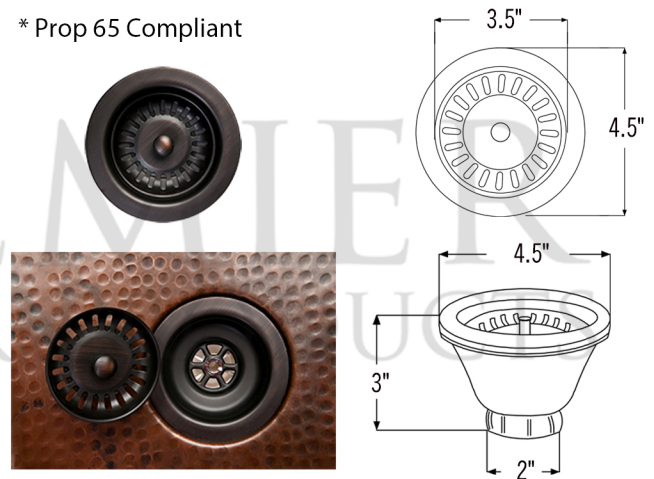

DRAIN #2 DETAILS (Model# D-132ORB)

- 3.5" Kitchen, Prep, Bar Basket Strainer Drain
- Color: Oil Rubbed Bronze
- Outer Dimension: 4.5" x 3"
- Inner Dimension: 3.5"
- Installation Type: Compression
- Material: Brass/PVC
- Prop 65 Compliant