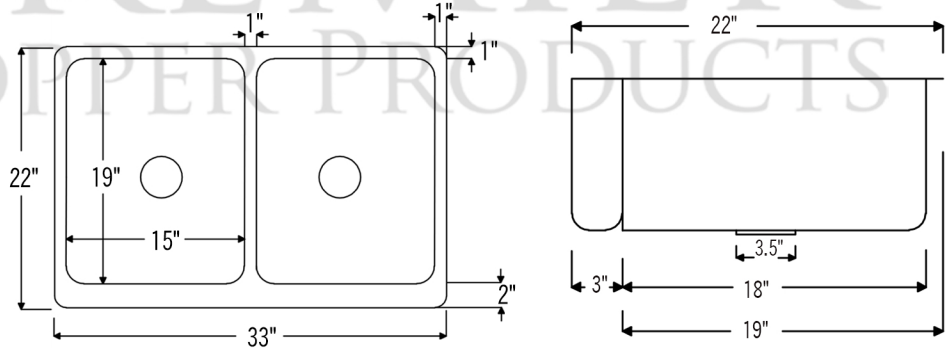

PACKAGE INCLUDES THE FOLLOWING ITEMS:

- * 33" Hammered Copper Kitchen Apron 50/50 Double Basin Sink w/ Scroll Design / ORB Finish (Model# KA50DB33229S)
- * Single Handle Kitchen Faucet with Pullout Spray - Oil Rubbed Bronze (K-PD01ORB)
- * Solid Brass Soap & Lotion Dispenser - Oil Rubbed Bronze (PCP-701ORB)
- * 3.5" Garbage Disposal Drain w/ Basket / ORB Finish (Model# D-130ORB)
- * 3.5" Kitchen Basket Strainer Drain / ORB Finish (Model# D-132ORB)
- * Oil Rubbed Bronze Installation Silicone (Model# C900-ORB)
- * Copper Sink Wax (Model# W900-WAX)

* ORB: Oil Rubbed Bronze

SINK DETAILS (Model# KA50DB33229S)

- * 33" Hammered Copper Kitchen Apron 50/50 Double Basin Sink w/ Scroll Design
- * Color: Oil Rubbed Bronze
- * Outer Dimension: 33" x 22" x 9"
- * Inner Dimension: L: 15" x 19" x 9" R: 15" x 19" x 9"
- * Rim: Back, Left, Right - 1" / Front - 2"
- * Divider: 1" Wide (Optimized)
- * Drain Opening: 3.5" Standard
- * Material Gauge: 14
- * CODE / STANDARD COMPLIANCE: IAPMO / cUPC LISTED

FAUCET DETAILS (Model# K-PD01ORB)

- * Single Handle Kitchen Faucet with Pullout Spray
- * Color: Oil Rubbed Bronze
- * Solid Brass Construction
- * Ceramic Disc Cartridges
- * Overall Height: 16.687"
- * Overall Width: 9.875"
- * Spout Reach: 8.5"
- * ASME A112.18.1/CSA B125.1, NSF/ANSI 61, California Lead Plumbing Law, ADA and Prop 65 Compliant

SOAP DISPENSER DETAILS (Model# PCP-701ORB)

- * Deluxe Soap and Lotion Dispenser
- * Color: Oil Rubbed Bronze
- * Solid Brass Head & Plastic Bottle
- * 4" Spout Reach
- * 500 ML Plastic Bottle
- * Prop 65 Compliant