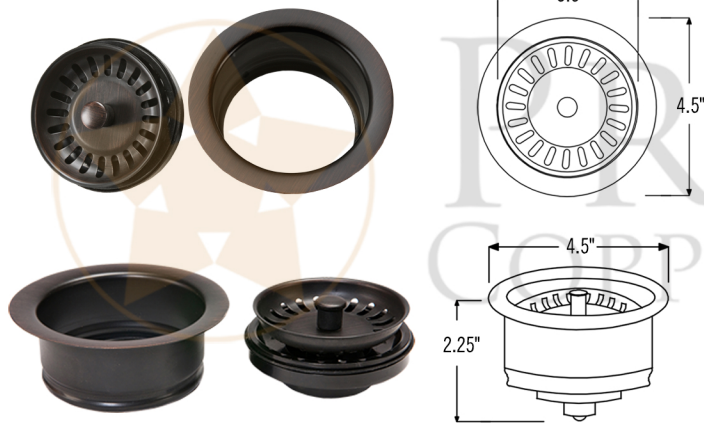

PACKAGE INCLUDES THE FOLLOWING ITEMS:

- 33" Hammered Copper Kitchen Apron 50/50 Double Basin Sink w/ Scroll Design / ORB Finish (Model# KA50DB33229S)
- Single Handle Kitchen Faucet with Pullout Spray - Oil Rubbed Bronze (K-PD01ORB)
- Solid Brass Soap & Lotion Dispenser - Oil Rubbed Bronze (PCP-701ORB)
- 3.5" Garbage Disposal Drain w/ Basket / ORB Finish (Model# D-130ORB)
- 3.5" Kitchen Basket Strainer Drain / ORB Finish (Model# D-132ORB)
- Oil Rubbed Bronze Installation Silicone (Model# C900-ORB)
- Copper Sink Wax (Model# W900-WAX)

* ORB: Oil Rubbed Bronze

DRAIN #1 DETAILS (Model# D-130ORB)

- 3.5" Deluxe Garbage Disposal Drain w/ Basket
- Color: Oil Rubbed Bronze
- Outer Dimension: 4.5" x 2.25"
- Inner Dimension: 3.5"
- Installation Type: Insinkerator Brand Compatible
- Material: Brass
- Prop 65 Compliant