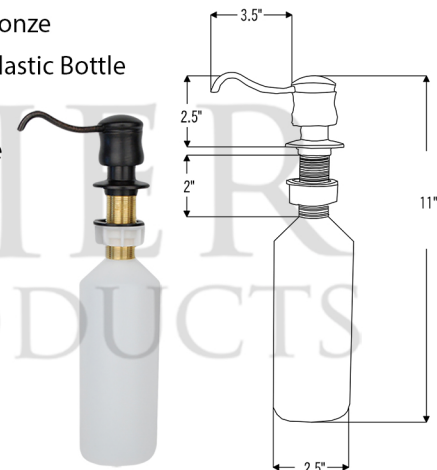

PACKAGE INCLUDES THE FOLLOWING ITEMS:

- * 33" Hammered Copper Kitchen Apron 50/50 Double Basin Sink w/ Scroll Design / ORB Finish (Model# KA50DB33229S)
- * Single Handle Kitchen Faucet with Pullout Spray - Oil Rubbed Bronze (K-PD01ORB)
- * Solid Brass Soap & Lotion Dispenser - Oil Rubbed Bronze (PCP-701ORB)
- * 3.5" Garbage Disposal Drain w/ Basket / ORB Finish (Model# D-130ORB)
- * 3.5" Kitchen Basket Strainer Drain / ORB Finish (Model# D-132ORB)
- * Oil Rubbed Bronze Installation Silicone (Model# C900-ORB)
- * Copper Sink Wax (Model# W900-WAX)

* ORB: Oil Rubbed Bronze

SINK DETAILS (Model# KA50DB33229S)

- * 33" Hammered Copper Kitchen Apron 50/50 Double Basin Sink w/ Scroll Design
- * Color: Oil Rubbed Bronze
- * Outer Dimension: 33" x 22" x 9"
- * Inner Dimension: L: 15" x 19" x 9" R: 15" x 19" x 9"
- * Rim: Back, Left, Right - 1" / Front - 2"
- * Divider: 1" Wide (Optimized)
- * Drain Opening: 3.5" Standard
- * Material Gauge: 14
- * CODE / STANDARD COMPLIANCE: IAPMO / cUPC LISTED

FAUCET DETAILS (Model# K-PD01ORB)

- * Single Handle Kitchen Faucet with Pullout Spray
- * Color: Oil Rubbed Bronze
- * Solid Brass Construction
- * Ceramic Disc Cartridges
- * Overall Height: 16.687"
- * Overall Width: 9.875"
- * Spout Reach: 8.5"
- * ASME A112.18.1/CSA B125.1, NSF/ANSI 61, California Lead Plumbing Law, ADA and Prop 65 Compliant

SOAP DISPENSER DETAILS (Model# PCP-701ORB)

- * Deluxe Soap and Lotion Dispenser
- * Color: Oil Rubbed Bronze
- * Solid Brass Head & Plastic Bottle
- * 4" Spout Reach
- * 500 ML Plastic Bottle
- * Prop 65 Compliant