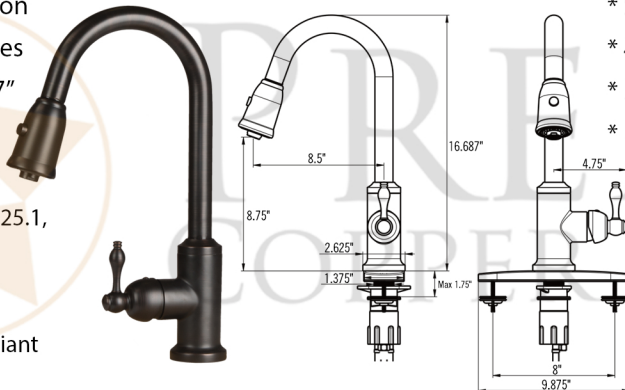

PACKAGE INCLUDES THE FOLLOWING ITEMS:

- * 33" Hammered Copper Kitchen Apron 50/50 Double Basin Sink w/ Scroll Design / ORB Finish (Model# KA50DB33229S)
- * Single Handle Kitchen Faucet with Pullout Spray - Oil Rubbed Bronze (K-PD01ORB)
- * Solid Brass Soap & Lotion Dispenser - Oil Rubbed Bronze (PCP-701ORB)
- * 3.5" Garbage Disposal Drain w/ Basket / ORB Finish (Model# D-130ORB)
- * 3.5" Kitchen Basket Strainer Drain / ORB Finish (Model# D-132ORB)
- * Oil Rubbed Bronze Installation Silicone (Model# C900-ORB)
- * Copper Sink Wax (Model# W900-WAX)

* ORB: Oil Rubbed Bronze

SINK DETAILS (Model# KA50DB33229S)

- * 33" Hammered Copper Kitchen Apron 50/50 Double Basin Sink w/ Scroll Design
- * Color: Oil Rubbed Bronze
- * Outer Dimension: 33" x 22" x 9"
- * Inner Dimension: L: 15" x 19" x 9" R: 15" x 19" x 9"
- * Rim: Back, Left, Right - 1" / Front - 2"
- * Divider: 1" Wide (Optimized)
- * Drain Opening: 3.5" Standard
- * Material Gauge: 14
- * CODE / STANDARD COMPLIANCE: IAPMO / cUPC LISTED

FAUCET DETAILS (Model# K-PD01ORB)

- * Single Handle Kitchen Faucet with Pullout Spray
- * Color: Oil Rubbed Bronze
- * Solid Brass Construction
- * Ceramic Disc Cartridges
- * Overall Height: 16.687"
- * Overall Width: 9.875"
- * Spout Reach: 8.5"
- * ASME A112.18.1/CSA B125.1, NSF/ANSI 61, California Lead Plumbing Law, ADA and Prop 65 Compliant

SOAP DISPENSER DETAILS (Model# PCP-701ORB)

- * Deluxe Soap and Lotion Dispenser
- * Color: Oil Rubbed Bronze
- * Solid Brass Head & Plastic Bottle
- * 4" Spout Reach
- * 500 ML Plastic Bottle
- * Prop 65 Compliant