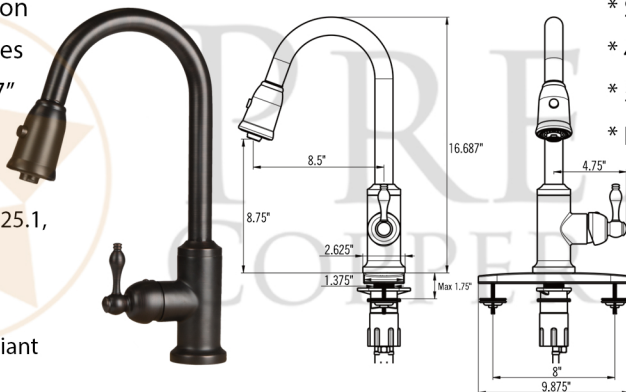

PACKAGE INCLUDES THE FOLLOWING ITEMS:

- * 33" Hammered Copper Kitchen Apron 50/50 Double Basin Sink / ORB Finish (Model# KA50DB33229)
- * Single Handle Kitchen Faucet with Pullout Spray - Oil Rubbed Bronze (K-PD01ORB)
- * Solid Brass Soap & Lotion Dispenser - Oil Rubbed Bronze (PCP-701ORB)
- * 3.5" Garbage Disposal Drain w/ Basket / ORB Finish (Model# D-130ORB)
- * 3.5" Kitchen Basket Strainer Drain / ORB Finish (Model# D-132ORB)
- * Oil Rubbed Bronze Installation Silicone (Model# C900-ORB)
- * Copper Sink Wax (Model# W900-WAX)

* ORB: Oil Rubbed Bronze

SINK DETAILS (Model# KA50DB33229)

- * 33" Hammered Copper Kitchen Apron 50/50 Double Basin Sink
- * Color: Oil Rubbed Bronze
- * Outer Dimension: 33" x 22" x 9"
- * Inner Dimension: L: 15" x 19" x 9" R: 15" x 19" x 9"
- * Rim: Back, Left, Right - 1" / Front - 2"
- * Divider: 1" Wide (Optimized)
- * Drain Opening: 3.5" Standard
- * Material Gauge: 14
- * CODE / STANDARD COMPLIANCE: IAPMO / cUPC LISTED

FAUCET DETAILS (Model# K-PD01ORB)

- * Single Handle Kitchen Faucet with Pullout Spray
- * Color: Oil Rubbed Bronze
- * Solid Brass Construction
- * Ceramic Disc Cartridges
- * Overall Height: 16.687"
- * Overall Width: 9.875"
- * Spout Reach: 8.5"
- * ASME A112.18.1/CSA B125.1, NSF/ANSI 61, California Lead Plumbing Law, ADA and Prop 65 Compliant

SOAP DISPENSER DETAILS (Model# PCP-701ORB)

- * Deluxe Soap and Lotion Dispenser
- * Color: Oil Rubbed Bronze
- * Solid Brass Head & Plastic Bottle
- * 4" Spout Reach
- * 500 ML Plastic Bottle
- * Prop 65 Compliant