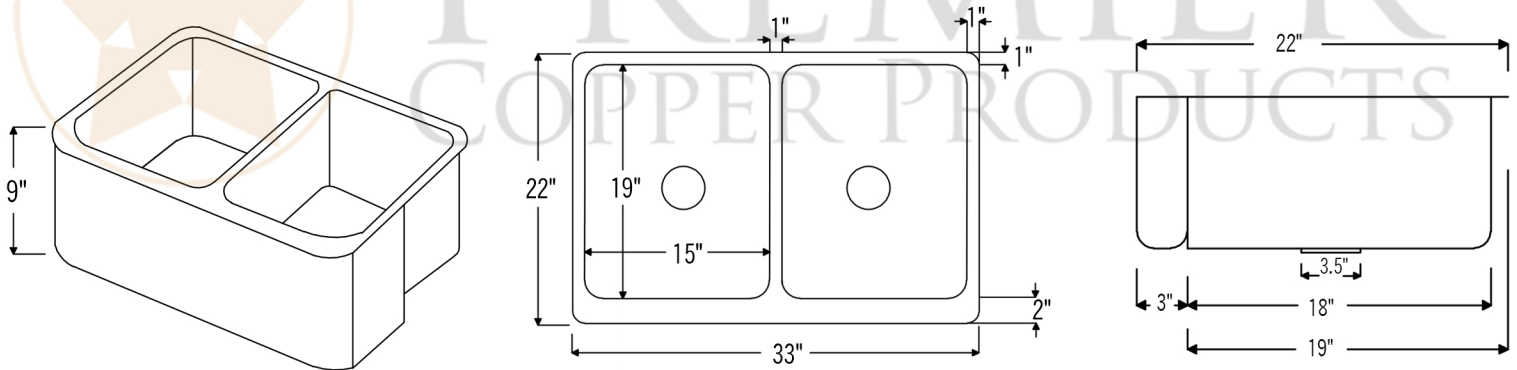

PACKAGE INCLUDES THE FOLLOWING ITEMS:

- * 33" Hammered Copper Kitchen Apron 50/50 Double Basin Sink / ORB Finish (Model# KA50DB33229)
- * Single Handle Kitchen Faucet with Pullout Spray - Oil Rubbed Bronze (K-PD01ORB)
- * Solid Brass Soap & Lotion Dispenser - Oil Rubbed Bronze (PCP-701ORB)
- * 3.5" Garbage Disposal Drain w/ Basket / ORB Finish (Model# D-130ORB)
- * 3.5" Kitchen Basket Strainer Drain / ORB Finish (Model# D-132ORB)
- * Oil Rubbed Bronze Installation Silicone (Model# C900-ORB)
- * Copper Sink Wax (Model# W900-WAX)

* ORB: Oil Rubbed Bronze

SINK DETAILS (Model# KA50DB33229)

- * 33" Hammered Copper Kitchen Apron 50/50 Double Basin Sink
- * Color: Oil Rubbed Bronze
- * Outer Dimension: 33" x 22" x 9"
- * Inner Dimension: L: 15" x 19" x 9" R: 15" x 19" x 9"
- * Rim: Back, Left, Right - 1" / Front - 2"
- * Divider: 1" Wide (Optimized)
- * Drain Opening: 3.5" Standard
- * Material Gauge: 14
- * CODE / STANDARD COMPLIANCE: IAPMO / cUPC LISTED

FAUCET DETAILS (Model# K-PD01ORB)

- * Single Handle Kitchen Faucet with Pullout Spray
- * Color: Oil Rubbed Bronze
- * Solid Brass Construction
- * Ceramic Disc Cartridges
- * Overall Height: 16.687"
- * Overall Width: 9.875"
- * Spout Reach: 8.5"
- * ASME A112.18.1/CSA B125.1, NSF/ANSI 61, California Lead Plumbing Law, ADA and Prop 65 Compliant

SOAP DISPENSER DETAILS (Model# PCP-701ORB)

- * Deluxe Soap and Lotion Dispenser
- * Color: Oil Rubbed Bronze
- * Solid Brass Head & Plastic Bottle
- * 4" Spout Reach
- * 500 ML Plastic Bottle
- * Prop 65 Compliant