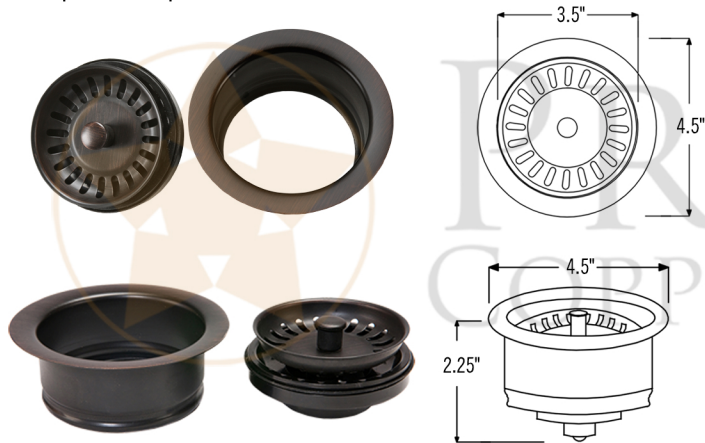

PACKAGE INCLUDES THE FOLLOWING ITEMS:

- 33" Hammered Copper Kitchen Apron 50/50 Double Basin Sink / ORB Finish (Model# KA50DB33229)
- Single Handle Kitchen Faucet with Pullout Spray - Oil Rubbed Bronze (K-PD01ORB)
- Solid Brass Soap & Lotion Dispenser - Oil Rubbed Bronze (PCP-701ORB)
- 3.5" Garbage Disposal Drain w/ Basket / ORB Finish (Model# D-130ORB)
- 3.5" Kitchen Basket Strainer Drain / ORB Finish (Model# D-132ORB)
- Oil Rubbed Bronze Installation Silicone (Model# C900-ORB)
- Copper Sink Wax (Model# W900-WAX)

* ORB: Oil Rubbed Bronze

DRAIN #1 DETAILS (Model# D-130ORB)

- 3.5" Deluxe Garbage Disposal Drain w/ Basket
- Color: Oil Rubbed Bronze
- Outer Dimension: 4.5" x 2.25"
- Inner Dimension: 3.5"
- Installation Type: Insinkerator Brand Compatible
- Material: Brass
- Prop 65 Compliant