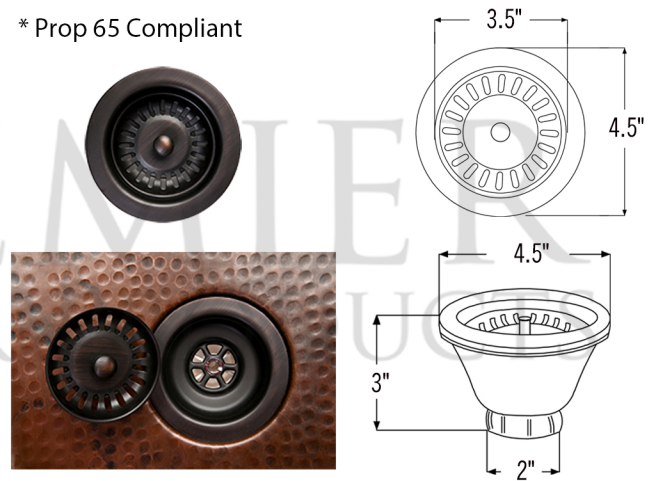

DRAIN #2 DETAILS (Model# D-132ORB)

- 3.5" Kitchen, Prep, Bar Basket Strainer Drain
- Color: Oil Rubbed Bronze
- Outer Dimension: 4.5" x 3"
- Inner Dimension: 3.5"
- Installation Type: Compression
- Material: Brass/PVC
- Prop 65 Compliant