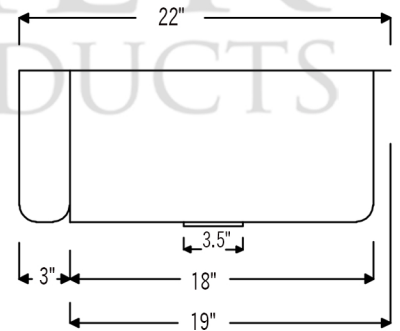

### SINK DETAILS (Model# KA40DB33229)

- \* 33" Hammered Copper Kitchen Apron 40/60 Double Basin Sink
- \* Color: Oil Rubbed Bronze
- \* Outer Dimension: 33" x 22" x 9"
- \* Inner Dimension: L: 12.5" x 19" x 9" R: 17.5" x 19" x 9"
- \* Rim: Back, Left, Right - 1" / Front - 2"
- \* Divider: 1" Wide (Optimized)
- \* Drain Opening: 3.5" Standard
- \* Material Gauge: 14
- \* CODE / STANDARD COMPLIANCE: IAPMO / cUPC LISTED

### FAUCET DETAILS (Model# K-PD01ORB)

- \* Single Handle Kitchen Faucet with Pullout Spray
- \* Color: Oil Rubbed Bronze
- \* Solid Brass Construction
- \* Ceramic Disc Cartridges
- \* Overall Height: 16.687"
- \* Overall Width: 9.875"
- \* Spout Reach: 8.5"
- \* ASME A112.18.1/CSA B125.1, NSF/ANSI 61, California Lead Plumbing Law, ADA and Prop 65 Compliant

### SOAP DISPENSER DETAILS (Model# PCP-701ORB)

- \* Deluxe Soap and Lotion Dispenser
- \* Color: Oil Rubbed Bronze
- \* Solid Brass Head & Plastic Bottle
- \* 4" Spout Reach
- \* 500 ML Plastic Bottle
- \* Prop 65 Compliant

**SILICONE DETAILS (Model# C900-ORB)**

- \* Neutral Cure Installation Silicone
- \* Size: 4.7 OZ
- \* Matches a Variety of Different Styled Sinks and Drains

**COPPER SINK WAX DETAILS (Model# W900-WAX)**