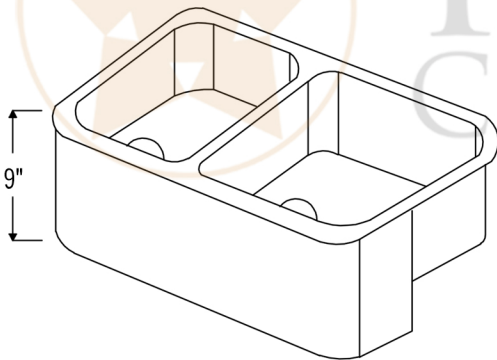

### PACKAGE INCLUDES THE FOLLOWING ITEMS:

- \* 33" Hammered Copper Kitchen Apron 40/60 Double Basin Sink / ORB Finish (Model# KA40DB33229)
- \* Single Handle Kitchen Faucet with Pullout Spray - Oil Rubbed Bronze (K-PD01ORB)
- \* Solid Brass Soap & Lotion Dispenser - Oil Rubbed Bronze (PCP-701ORB)
- \* 3.5" Garbage Disposal Drain w/ Basket / ORB Finish (Model# D-130ORB)
- \* 3.5" Kitchen Basket Strainer Drain / ORB Finish (Model# D-132ORB)
- \* Oil Rubbed Bronze Installation Silicone (Model# C900-ORB)
- \* Copper Sink Wax (Model# W900-WAX)

### SINK DETAILS (Model# KA40DB33229)

- \* 33" Hammered Copper Kitchen Apron 40/60 Double Basin Sink
- \* Color: Oil Rubbed Bronze
- \* Outer Dimension: 33" x 22" x 9"
- \* Inner Dimension: L: 12.5" x 19" x 9" R: 17.5" x 19" x 9"
- \* Rim: Back, Left, Right - 1" / Front - 2"
- \* Divider: 1" Wide (Optimized)
- \* Drain Opening: 3.5" Standard
- \* Material Gauge: 14
- \* CODE / STANDARD COMPLIANCE: IAPMO / cUPC LISTED

### FAUCET DETAILS (Model# K-PD01ORB)

- \* Single Handle Kitchen Faucet with Pullout Spray
- \* Color: Oil Rubbed Bronze
- \* Solid Brass Construction
- \* Ceramic Disc Cartridges
- \* Overall Height: 16.687"
- \* Overall Width: 9.875"
- \* Spout Reach: 8.5"
- \* ASME A112.18.1/CSA B125.1, NSF/ANSI 61, California Lead Plumbing Law, ADA and Prop 65 Compliant

### SOAP DISPENSER DETAILS (Model# PCP-701ORB)

- \* Deluxe Soap and Lotion Dispenser
- \* Color: Oil Rubbed Bronze
- \* Solid Brass Head & Plastic Bottle
- \* 4" Spout Reach
- \* 500 ML Plastic Bottle
- \* Prop 65 Compliant