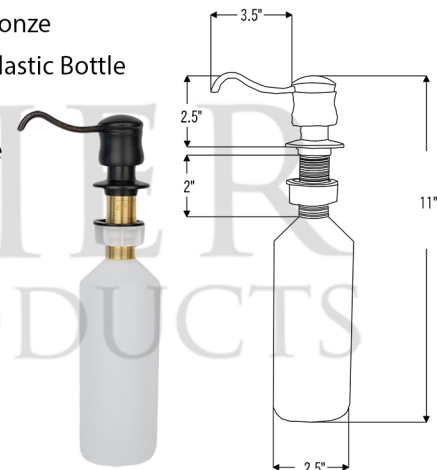

### PACKAGE INCLUDES THE FOLLOWING ITEMS:

- \* 33" Hammered Copper Kitchen Apron 40/60 Double Basin Sink / ORB Finish (Model# KA40DB33229)
- \* Single Handle Kitchen Faucet with Pullout Spray - Oil Rubbed Bronze (K-PD01ORB)
- \* Solid Brass Soap & Lotion Dispenser - Oil Rubbed Bronze (PCP-701ORB)
- \* 3.5" Garbage Disposal Drain w/ Basket / ORB Finish (Model# D-130ORB)
- \* 3.5" Kitchen Basket Strainer Drain / ORB Finish (Model# D-132ORB)
- \* Oil Rubbed Bronze Installation Silicone (Model# C900-ORB)
- \* Copper Sink Wax (Model# W900-WAX)

### SINK DETAILS (Model# KA40DB33229)

- \* 33" Hammered Copper Kitchen Apron 40/60 Double Basin Sink
- \* Color: Oil Rubbed Bronze
- \* Outer Dimension: 33" x 22" x 9"
- \* Inner Dimension: L: 12.5" x 19" x 9" R: 17.5" x 19" x 9"
- \* Rim: Back, Left, Right - 1" / Front - 2"
- \* Divider: 1" Wide (Optimized)
- \* Drain Opening: 3.5" Standard
- \* Material Gauge: 14
- \* CODE / STANDARD COMPLIANCE: IAPMO / cUPC LISTED

### FAUCET DETAILS (Model# K-PD01ORB)

- \* Single Handle Kitchen Faucet with Pullout Spray
- \* Color: Oil Rubbed Bronze
- \* Solid Brass Construction
- \* Ceramic Disc Cartridges
- \* Overall Height: 16.687"
- \* Overall Width: 9.875"
- \* Spout Reach: 8.5"
- \* ASME A112.18.1/CSA B125.1, NSF/ANSI 61, California Lead Plumbing Law, ADA and Prop 65 Compliant

### SOAP DISPENSER DETAILS (Model# PCP-701ORB)

- \* Deluxe Soap and Lotion Dispenser
- \* Color: Oil Rubbed Bronze
- \* Solid Brass Head & Plastic Bottle
- \* 4" Spout Reach
- \* 500 ML Plastic Bottle
- \* Prop 65 Compliant