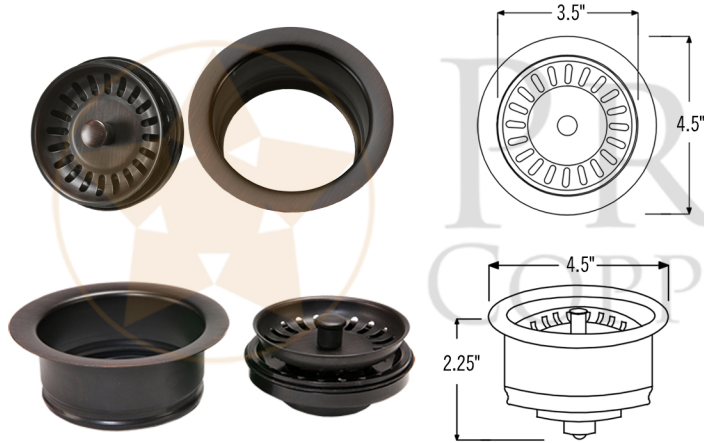

PACKAGE INCLUDES THE FOLLOWING ITEMS:

- 33" Hammered Copper Kitchen Apron 40/60 Double Basin Sink / ORB Finish (Model# KA40DB33229)
- Single Handle Kitchen Faucet with Pullout Spray - Oil Rubbed Bronze (K-PD01ORB)
- Solid Brass Soap & Lotion Dispenser - Oil Rubbed Bronze (PCP-701ORB)
- 3.5" Garbage Disposal Drain w/ Basket / ORB Finish (Model# D-130ORB)
- 3.5" Kitchen Basket Strainer Drain / ORB Finish (Model# D-132ORB)
- Oil Rubbed Bronze Installation Silicone (Model# C900-ORB)
- Copper Sink Wax (Model# W900-WAX)

* ORB: Oil Rubbed Bronze

DRAIN #1 DETAILS (Model# D-130ORB)

- 3.5" Deluxe Garbage Disposal Drain w/ Basket
- Color: Oil Rubbed Bronze
- Outer Dimension: 4.5" x 2.25"
- Inner Dimension: 3.5"
- Installation Type: Insinkerator Brand Compatible
- Material: Brass
- Prop 65 Compliant