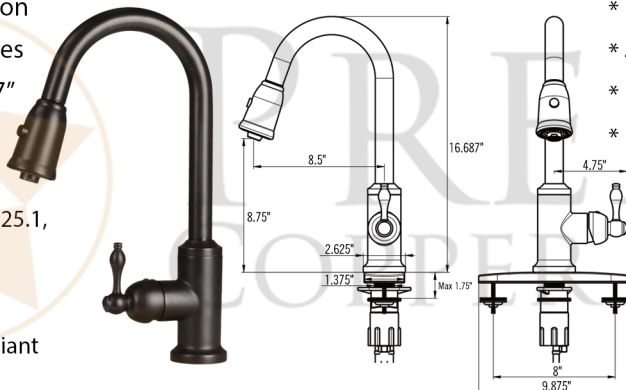

### PACKAGE INCLUDES THE FOLLOWING ITEMS:

- \* 33" Hammered Copper Kitchen Apron 40/60 Double Basin Sink / ORB Finish (Model# KA40DB33229)
- \* Single Handle Kitchen Faucet with Pullout Spray - Oil Rubbed Bronze (K-PD01ORB)
- \* Solid Brass Soap & Lotion Dispenser - Oil Rubbed Bronze (PCP-701ORB)
- \* 3.5" Garbage Disposal Drain w/ Basket / ORB Finish (Model# D-130ORB)
- \* 3.5" Kitchen Basket Strainer Drain / ORB Finish (Model# D-132ORB)
- \* Oil Rubbed Bronze Installation Silicone (Model# C900-ORB)
- \* Copper Sink Wax (Model# W900-WAX)

### SINK DETAILS (Model# KA40DB33229)

- \* 33" Hammered Copper Kitchen Apron 40/60 Double Basin Sink
- \* Color: Oil Rubbed Bronze
- \* Outer Dimension: 33" x 22" x 9"
- \* Inner Dimension: L: 12.5" x 19" x 9" R: 17.5" x 19" x 9"
- \* Rim: Back, Left, Right - 1" / Front - 2"
- \* Divider: 1" Wide (Optimized)
- \* Drain Opening: 3.5" Standard
- \* Material Gauge: 14
- \* CODE / STANDARD COMPLIANCE: IAPMO / cUPC LISTED

### FAUCET DETAILS (Model# K-PD01ORB)

- \* Single Handle Kitchen Faucet with Pullout Spray
- \* Color: Oil Rubbed Bronze
- \* Solid Brass Construction
- \* Ceramic Disc Cartridges
- \* Overall Height: 16.687"
- \* Overall Width: 9.875"
- \* Spout Reach: 8.5"
- \* ASME A112.18.1/CSA B125.1, NSF/ANSI 61, California Lead Plumbing Law, ADA and Prop 65 Compliant

### SOAP DISPENSER DETAILS (Model# PCP-701ORB)

- \* Deluxe Soap and Lotion Dispenser
- \* Color: Oil Rubbed Bronze
- \* Solid Brass Head & Plastic Bottle
- \* 4" Spout Reach
- \* 500 ML Plastic Bottle
- \* Prop 65 Compliant