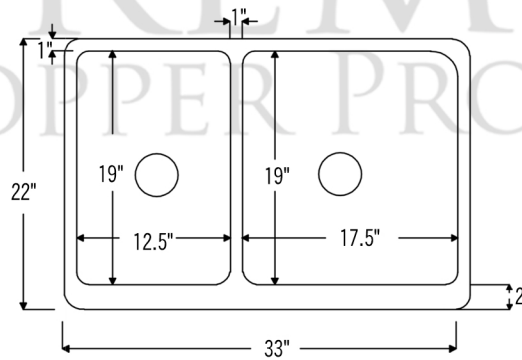

### SINK DETAILS (Model# KA40DB33229)

- \* 33" Hammered Copper Kitchen Apron 40/60 Double Basin Sink
- \* Color: Oil Rubbed Bronze
- \* Outer Dimension: 33" x 22" x 9"
- \* Inner Dimension: L: 12.5" x 19" x 9" R: 17.5" x 19" x 9"
- \* Rim: Back, Left, Right - 1" / Front - 2"
- \* Divider: 1" Wide (Optimized)
- \* Drain Opening: 3.5" Standard
- \* Material Gauge: 14
- \* CODE / STANDARD COMPLIANCE: IAPMO / cUPC LISTED

### FAUCET DETAILS (Model# K-PD01ORB)

- \* Single Handle Kitchen Faucet with Pullout Spray
- \* Color: Oil Rubbed Bronze
- \* Solid Brass Construction
- \* Ceramic Disc Cartridges
- \* Overall Height: 16.687"
- \* Overall Width: 9.875"
- \* Spout Reach: 8.5"
- \* ASME A112.18.1/CSA B125.1, NSF/ANSI 61, California Lead Plumbing Law, ADA and Prop 65 Compliant

### SOAP DISPENSER DETAILS (Model# PCP-701ORB)

- \* Deluxe Soap and Lotion Dispenser
- \* Color: Oil Rubbed Bronze
- \* Solid Brass Head & Plastic Bottle
- \* 4" Spout Reach
- \* 500 ML Plastic Bottle
- \* Prop 65 Compliant

**SILICONE DETAILS (Model# C900-ORB)**

- \* Neutral Cure Installation Silicone
- \* Size: 4.7 OZ
- \* Matches a Variety of Different Styled Sinks and Drains

**COPPER SINK WAX DETAILS (Model# W900-WAX)**