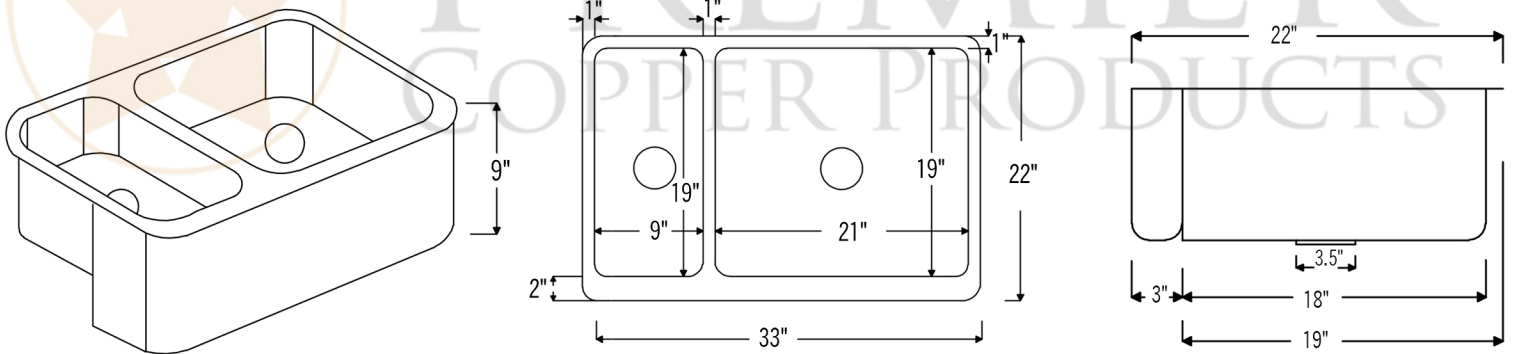

PACKAGE INCLUDES THE FOLLOWING ITEMS:

- * 33" Hammered Copper Kitchen Apron 25/75 Double Basin Sink / ORB Finish (Model# KA25DB33229)
- * Single Handle Kitchen Faucet with Pullout Spray - Oil Rubbed Bronze (K-PD01ORB)
- * Solid Brass Soap & Lotion Dispenser - Oil Rubbed Bronze (PCP-701ORB)
- * 3.5" Garbage Disposal Drain w/ Basket / ORB Finish (Model# D-130ORB)
- * 3.5" Kitchen Basket Strainer Drain / ORB Finish (Model# D-132ORB)
- * Oil Rubbed Bronze Installation Silicone (Model# C900-ORB)
- * Copper Sink Wax (Model# W900-WAX)

* ORB: Oil Rubbed Bronze

SINK DETAILS (Model# KA25DB33229)

- * 33" Hammered Copper Kitchen Apron 25/75 Double Basin Sink
- * Color: Oil Rubbed Bronze
- * Outer Dimension: 33" x 22" x 9"
- * Inner Dimension: L: 9" x 19" x 9" R: 21" x 19" x 9"
- * Rim: Left, Back, Right - 1" / Front - 2"
- * Divider: 1" Wide (Optimized)
- * Drain Opening: 3.5" Standard
- * Material Gauge: 14
- * CODE / STANDARD COMPLIANCE: IAPMO / cUPC LISTED

FAUCET DETAILS (Model# K-PD01ORB)

- * Single Handle Kitchen Faucet with Pullout Spray
- * Color: Oil Rubbed Bronze
- * Solid Brass Construction
- * Ceramic Disc Cartridges
- * Overall Height: 16.687"
- * Overall Width: 9.875"
- * Spout Reach: 8.5"
- * ASME A112.18.1/CSA B125.1, NSF/ANSI 61, California Lead Plumbing Law, ADA and Prop 65 Compliant

SOAP DISPENSER DETAILS (Model# PCP-701ORB)

- * Deluxe Soap and Lotion Dispenser
- * Color: Oil Rubbed Bronze
- * Solid Brass Head & Plastic Bottle
- * 4" Spout Reach
- * 500 ML Plastic Bottle
- * Prop 65 Compliant