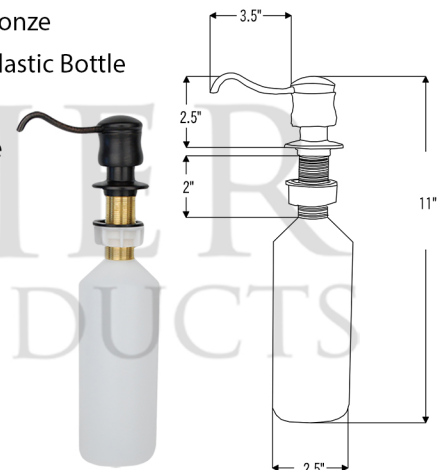

PACKAGE INCLUDES THE FOLLOWING ITEMS:

- * 33" Hammered Copper Kitchen Apron 25/75 Double Basin Sink / ORB Finish (Model# KA25DB33229)
- * Single Handle Kitchen Faucet with Pullout Spray - Oil Rubbed Bronze (K-PD01ORB)
- * Solid Brass Soap & Lotion Dispenser - Oil Rubbed Bronze (PCP-701ORB)
- * 3.5" Garbage Disposal Drain w/ Basket / ORB Finish (Model# D-130ORB)
- * 3.5" Kitchen Basket Strainer Drain / ORB Finish (Model# D-132ORB)
- * Oil Rubbed Bronze Installation Silicone (Model# C900-ORB)
- * Copper Sink Wax (Model# W900-WAX)

* ORB: Oil Rubbed Bronze

SINK DETAILS (Model# KA25DB33229)

- * 33" Hammered Copper Kitchen Apron 25/75 Double Basin Sink
- * Color: Oil Rubbed Bronze
- * Outer Dimension: 33" x 22" x 9"
- * Inner Dimension: L: 9" x 19" x 9" R: 21" x 19" x 9"
- * Rim: Left, Back, Right - 1" / Front - 2"
- * Divider: 1" Wide (Optimized)
- * Drain Opening: 3.5" Standard
- * Material Gauge: 14
- * CODE / STANDARD COMPLIANCE: IAPMO / cUPC LISTED

FAUCET DETAILS (Model# K-PD01ORB)

- * Single Handle Kitchen Faucet with Pullout Spray
- * Color: Oil Rubbed Bronze
- * Solid Brass Construction
- * Ceramic Disc Cartridges
- * Overall Height: 16.687"
- * Overall Width: 9.875"
- * Spout Reach: 8.5"
- * ASME A112.18.1/CSA B125.1, NSF/ANSI 61, California Lead Plumbing Law, ADA and Prop 65 Compliant

SOAP DISPENSER DETAILS (Model# PCP-701ORB)

- * Deluxe Soap and Lotion Dispenser
- * Color: Oil Rubbed Bronze
- * Solid Brass Head & Plastic Bottle
- * 4" Spout Reach
- * 500 ML Plastic Bottle
- * Prop 65 Compliant