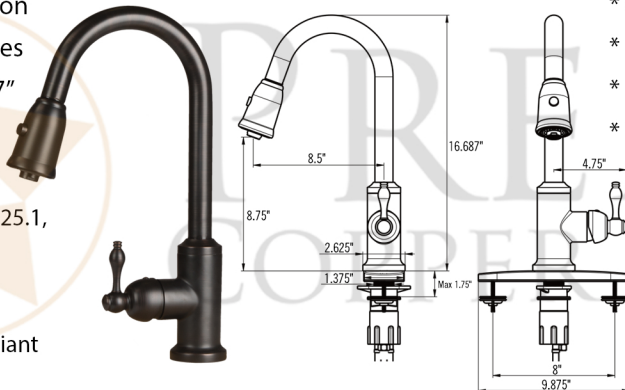

PACKAGE INCLUDES THE FOLLOWING ITEMS:

- * 33" Hammered Copper Kitchen Apron 25/75 Double Basin Sink / ORB Finish (Model# KA25DB33229)
- * Single Handle Kitchen Faucet with Pullout Spray - Oil Rubbed Bronze (K-PD01ORB)
- * Solid Brass Soap & Lotion Dispenser - Oil Rubbed Bronze (PCP-701ORB)
- * 3.5" Garbage Disposal Drain w/ Basket / ORB Finish (Model# D-130ORB)
- * 3.5" Kitchen Basket Strainer Drain / ORB Finish (Model# D-132ORB)
- * Oil Rubbed Bronze Installation Silicone (Model# C900-ORB)
- * Copper Sink Wax (Model# W900-WAX)

* ORB: Oil Rubbed Bronze

SINK DETAILS (Model# KA25DB33229)

- * 33" Hammered Copper Kitchen Apron 25/75 Double Basin Sink
- * Color: Oil Rubbed Bronze
- * Outer Dimension: 33" x 22" x 9"
- * Inner Dimension: L: 9" x 19" x 9" R: 21" x 19" x 9"
- * Rim: Left, Back, Right - 1" / Front - 2"
- * Divider: 1" Wide (Optimized)
- * Drain Opening: 3.5" Standard
- * Material Gauge: 14
- * CODE / STANDARD COMPLIANCE: IAPMO / cUPC LISTED

FAUCET DETAILS (Model# K-PD01ORB)

- * Single Handle Kitchen Faucet with Pullout Spray
- * Color: Oil Rubbed Bronze
- * Solid Brass Construction
- * Ceramic Disc Cartridges
- * Overall Height: 16.687"
- * Overall Width: 9.875"
- * Spout Reach: 8.5"
- * ASME A112.18.1/CSA B125.1, NSF/ANSI 61, California Lead Plumbing Law, ADA and Prop 65 Compliant

SOAP DISPENSER DETAILS (Model# PCP-701ORB)

- * Deluxe Soap and Lotion Dispenser
- * Color: Oil Rubbed Bronze
- * Solid Brass Head & Plastic Bottle
- * 4" Spout Reach
- * 500 ML Plastic Bottle
- * Prop 65 Compliant