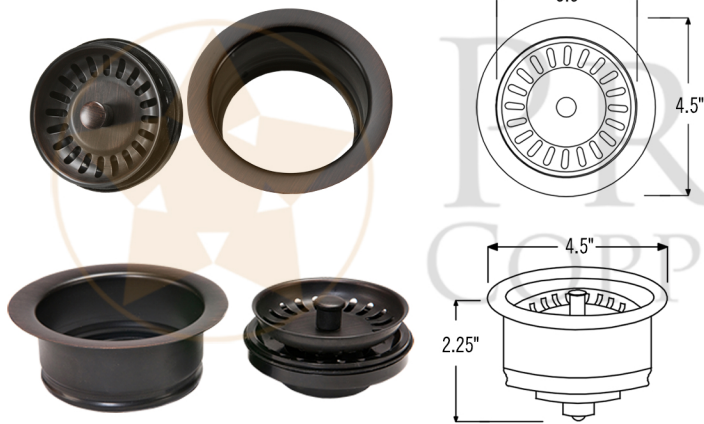

PACKAGE INCLUDES THE FOLLOWING ITEMS:

- 33" Hammered Copper Kitchen Apron 25/75 Double Basin Sink / ORB Finish (Model# KA25DB33229)
- Single Handle Kitchen Faucet with Pullout Spray - Oil Rubbed Bronze (K-PD01ORB)
- Solid Brass Soap & Lotion Dispenser - Oil Rubbed Bronze (PCP-701ORB)
- 3.5" Garbage Disposal Drain w/ Basket / ORB Finish (Model# D-130ORB)
- 3.5" Kitchen Basket Strainer Drain / ORB Finish (Model# D-132ORB)
- Oil Rubbed Bronze Installation Silicone (Model# C900-ORB)
- Copper Sink Wax (Model# W900-WAX)

* ORB: Oil Rubbed Bronze

DRAIN #1 DETAILS (Model# D-130ORB)

- 3.5" Deluxe Garbage Disposal Drain w/ Basket
- Color: Oil Rubbed Bronze
- Outer Dimension: 4.5" x 2.25"
- Inner Dimension: 3.5"
- Installation Type: Insinkerator Brand Compatible
- Material: Brass
- Prop 65 Compliant