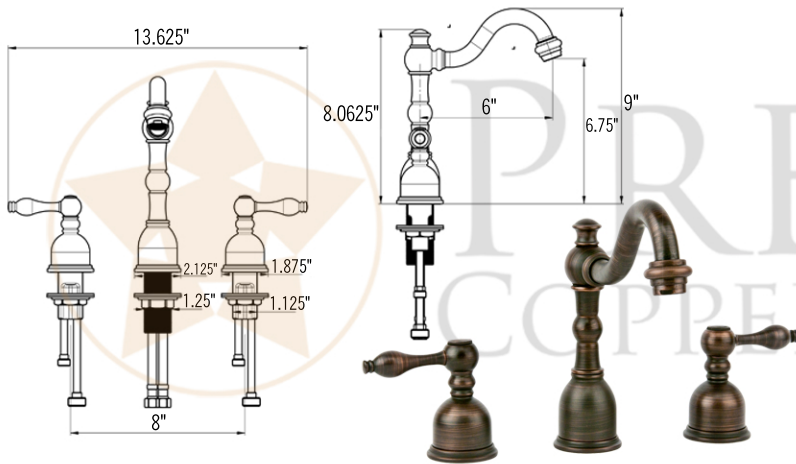

PACKAGE INCLUDES THE FOLLOWING ITEMS:

- * Oval Fleur De Lis Self Rimming Hammered Copper Sink / ORB Finish (Model# LO19RFLDB)
- * Widespread Bathroom Faucet / ORB Finish (Model# B-WS01ORB)
- * 1.5" Non-Overflow Pop-up Bathroom Sink Drain / ORB Finish (Model# D-208ORB)
- * Neutral Cure Copper Sink Installation Silicone (Model# C900-ORB)
- * Copper Sink Wax (Model# W900-WAX)

* ORB: Oil Rubbed Bronze

SINK DETAILS (Model# LO19RFLDB)

- * Oval Fleur De Lis Self Rimming Hammered Copper Sink
- * Color: Oil Rubbed Bronze
- * Outer Dimension: 19" x 14" x 6"
- * Inner Dimension: 17" x 12" x 6"
- * Drain Opening: 1.5" Non-Overflow
- * Material Gauge: (17 Gauge or .0450")
- * CODE / STANDARD COMPLIANCE: IAPMO / cUPC LISTED

DUE TO THE HAND CRAFTED NATURE OF THIS SINK, SMALL VARIANCES IN COLOR AND SIZE MAY OCCUR.
DO NOT MAKE ANY INSTALLATION CUTS UNTIL YOU RECEIVE YOUR ITEM(S).

PACKAGE INCLUDES THE FOLLOWING ITEMS:

- * Oval Fleur De Lis Self Rimming Hammered Copper Sink / ORB Finish (Model# LO19RFLDB)
- * Widespread Bathroom Faucet / ORB Finish (Model# B-WS01ORB)
- * 1.5" Non-Overflow Pop-up Bathroom Sink Drain / ORB Finish (Model# D-208ORB)
- * Neutral Cure Copper Sink Installation Silicone (Model# C900-ORB)
- * Copper Sink Wax (Model# W900-WAX)

* ORB: Oil Rubbed Bronze

FAUCET DETAILS (Model# B-WS01ORB)

- * Solid Brass Widespread Bathroom Faucet
- * Overall Height: 9" / Overall Width: 13.625"
- * Spout Reach: 6"
- * Valve Type: Drip Free Ceramic Disc
- * ASME A112.18.1/CSA B125.1, NSF/ANSI 61, California Lead Plumbing Law, ADA Compliant