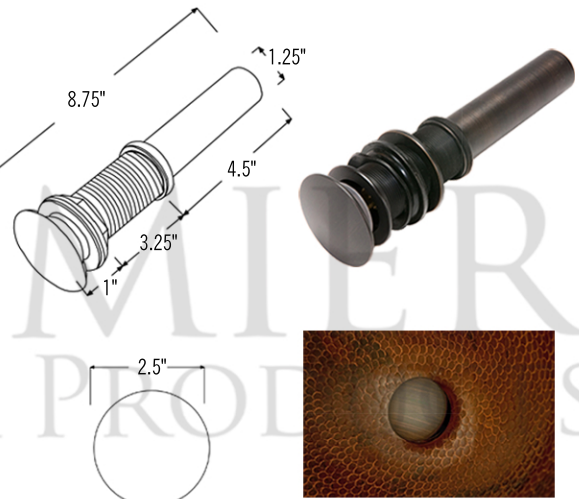

* ORB: Oil Rubbed Bronze

SINK DETAILS (Model# LO19RFLDB)

- * Oval Fleur De Lis Self Rimming Hammered Copper Sink
- * Color: Oil Rubbed Bronze
- * Outer Dimension: 19" x 14" x 6"
- * Inner Dimension: 17" x 12" x 6"
- * Drain Opening: 1.5" Non-Overflow
- * Material Gauge: (17 Gauge or .0450")
- * CODE / STANDARD COMPLIANCE: IAPMO / cUPC LISTED

DUE TO THE HAND CRAFTED NATURE OF THIS SINK, SMALL VARIANCES IN COLOR AND SIZE MAY OCCUR.
DO NOT MAKE ANY INSTALLATION CUTS UNTIL YOU RECEIVE YOUR ITEM(S).

PACKAGE INCLUDES THE FOLLOWING ITEMS:

- * Oval Fleur De Lis Self Rimming Hammered Copper Sink / ORB Finish (Model# LO19RFLDB)
- * Widespread Bathroom Faucet / ORB Finish (Model# B-WS01ORB)
- * 1.5" Non-Overflow Pop-up Bathroom Sink Drain / ORB Finish (Model# D-208ORB)
- * Neutral Cure Copper Sink Installation Silicone (Model# C900-ORB)
- * Copper Sink Wax (Model# W900-WAX)

* ORB: Oil Rubbed Bronze

FAUCET DETAILS (Model# B-WS01ORB)

- * Solid Brass Widespread Bathroom Faucet
- * Overall Height: 9" / Overall Width: 13.625"
- * Spout Reach: 6"
- * Valve Type: Drip Free Ceramic Disc
- * ASME A112.18.1/CSA B125.1, NSF/ANSI 61, California Lead Plumbing Law, ADA Compliant

DRAIN DETAILS (Model# D-208ORB)

- * 1.5" Non-Overflow Pop-up Bathroom Sink Drain
- * Design: Push Pop Top
- * Upper Flange Dimension: 2"
- * Material: Solid Brass

SILICONE DETAILS (Model# C900-ORB)

- * Neutral Cure Installation Silicone
- * Size: 4.7 OZ
- * Matches a Variety of Different Styled Sinks and Drains