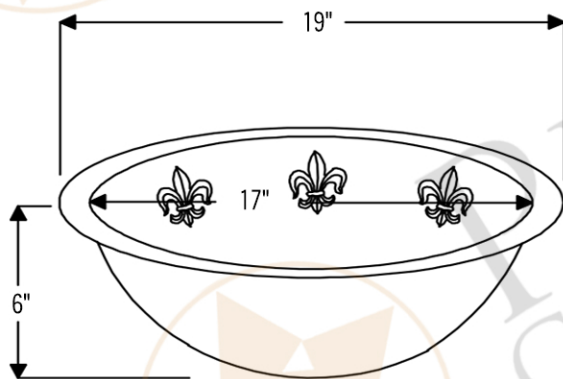

PACKAGE INCLUDES THE FOLLOWING ITEMS:

- * Oval Fleur De Lis Self Rimming Hammered Copper Sink / ORB Finish (Model# LO19RFLDB)
- * Widespread Bathroom Faucet / ORB Finish (Model# B-WS01ORB)
- * 1.5" Non-Overflow Pop-up Bathroom Sink Drain / ORB Finish (Model# D-208ORB)
- * Neutral Cure Copper Sink Installation Silicone (Model# C900-ORB)
- * Copper Sink Wax (Model# W900-WAX)

* ORB: Oil Rubbed Bronze

SINK DETAILS (Model# LO19RFLDB)

- * Oval Fleur De Lis Self Rimming Hammered Copper Sink
- * Color: Oil Rubbed Bronze
- * Outer Dimension: 19" x 14" x 6"
- * Inner Dimension: 17" x 12" x 6"
- * Drain Opening: 1.5" Non-Overflow
- * Material Gauge: (17 Gauge or .0450")
- * CODE / STANDARD COMPLIANCE: IAPMO / cUPC LISTED

* ORB: Oil Rubbed Bronze

FAUCET DETAILS (Model# B-WS01ORB)

- * Solid Brass Widespread Bathroom Faucet
- * Overall Height: 9" / Overall Width: 13.625"
- * Spout Reach: 6"
- * Valve Type: Drip Free Ceramic Disc
- * ASME A112.18.1/CSA B125.1, NSF/ANSI 61, California Lead Plumbing Law, ADA Compliant