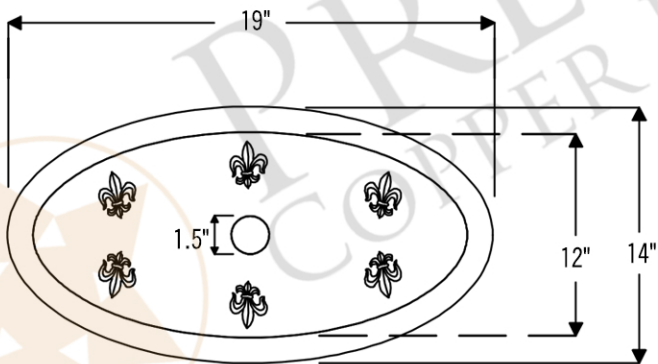

PACKAGE INCLUDES THE FOLLOWING ITEMS:

- * Oval Fleur De Lis Self Rimming Hammered Copper Sink / ORB Finish (Model# LO19RFLDB)
- * Widespread Bathroom Faucet / ORB Finish (Model# B-WS01ORB)
- * 1.5" Non-Overflow Pop-up Bathroom Sink Drain / ORB Finish (Model# D-208ORB)
- * Neutral Cure Copper Sink Installation Silicone (Model# C900-ORB)
- * Copper Sink Wax (Model# W900-WAX)

* ORB: Oil Rubbed Bronze

SINK DETAILS (Model# LO19RFLDB)

- * Oval Fleur De Lis Self Rimming Hammered Copper Sink
- * Color: Oil Rubbed Bronze
- * Outer Dimension: 19" x 14" x 6"
- * Inner Dimension: 17" x 12" x 6"
- * Drain Opening: 1.5" Non-Overflow
- * Material Gauge: (17 Gauge or .0450")
- * CODE / STANDARD COMPLIANCE: IAPMO / cUPC LISTED

* ORB: Oil Rubbed Bronze

FAUCET DETAILS (Model# B-WS01ORB)

- * Solid Brass Widespread Bathroom Faucet
- * Overall Height: 9" / Overall Width: 13.625"
- * Spout Reach: 6"
- * Valve Type: Drip Free Ceramic Disc
- * ASME A112.18.1/CSA B125.1, NSF/ANSI 61, California Lead Plumbing Law, ADA Compliant

DRAIN DETAILS (Model# D-208ORB)

- * 1.5" Non-Overflow Pop-up Bathroom Sink Drain
- * Design: Push Pop Top
- * Upper Flange Dimension: 2"
- * Material: Solid Brass

SILICONE DETAILS (Model# C900-ORB)

- * Neutral Cure Installation Silicone
- * Size: 4.7 OZ
- * Matches a Variety of Different Styled Sinks and Drains