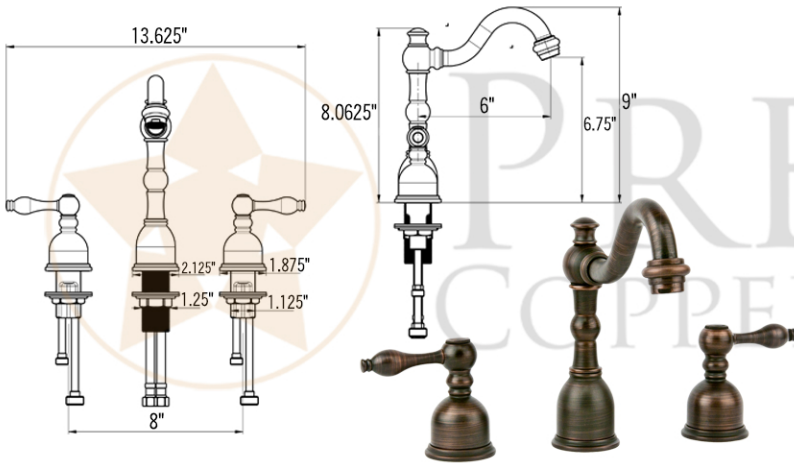

PACKAGE INCLUDES THE FOLLOWING ITEMS:

- * Oval Fleur De Lis Under Counter Hammered Copper Sink / ORB Finish (Model# LO19FFLDB)
- * Widespread Bathroom Faucet / ORB Finish (Model# B-WS01ORB)
- * 1.5" Non-Overflow Pop-up Bathroom Sink Drain / ORB Finish (Model# D-208ORB)
- * Neutral Cure Copper Sink Installation Silicone (Model# C900-ORB)
- * Copper Sink Wax (Model# W900-WAX)

* ORB: Oil Rubbed Bronze

SINK DETAILS (Model# LO19FFLDB)

- * Oval Fleur De Lis Under Counter Hammered Copper Sink
- * Color: Oil Rubbed Bronze
- * Outer Dimension: 19" x 14" x 6"
- * Inner Dimension: 17" x 12" x 6"
- * Drain Opening: 1.5" Non-Overflow
- * Material Gauge: (17 Gauge or .0450")
- * CODE / STANDARD COMPLIANCE: IAPMO / cUPC LISTED

DUE TO THE HAND CRAFTED NATURE OF THIS SINK, SMALL VARIANCES IN COLOR AND SIZE MAY OCCUR.
DO NOT MAKE ANY INSTALLATION CUTS UNTIL YOU RECEIVE YOUR ITEM(S).

PACKAGE INCLUDES THE FOLLOWING ITEMS:

- * Oval Fleur De Lis Under Counter Hammered Copper Sink / ORB Finish (Model# LO19FFLDB)
- * Widespread Bathroom Faucet / ORB Finish (Model# B-WS01ORB)
- * 1.5" Non-Overflow Pop-up Bathroom Sink Drain / ORB Finish (Model# D-208ORB)
- * Neutral Cure Copper Sink Installation Silicone (Model# C900-ORB)
- * Copper Sink Wax (Model# W900-WAX)

* ORB: Oil Rubbed Bronze

FAUCET DETAILS (Model# B-WS01ORB)

- * Solid Brass Widespread Bathroom Faucet
- * Overall Height: 9" / Overall Width: 13.625"
- * Spout Reach: 6"
- * Valve Type: Drip Free Ceramic Disc
- * ASME A112.18.1/CSA B125.1, NSF/ANSI 61, California Lead Plumbing Law, ADA Compliant