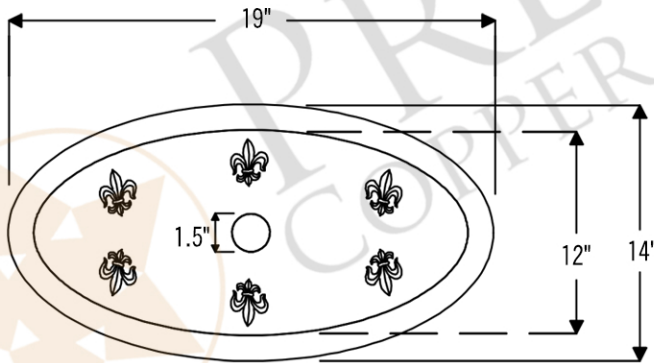

PACKAGE INCLUDES THE FOLLOWING ITEMS:

- * Oval Fleur De Lis Under Counter Hammered Copper Sink / ORB Finish (Model# LO19FFLDB)
- * Widespread Bathroom Faucet / ORB Finish (Model# B-WS01ORB)
- * 1.5" Non-Overflow Pop-up Bathroom Sink Drain / ORB Finish (Model# D-208ORB)
- * Neutral Cure Copper Sink Installation Silicone (Model# C900-ORB)
- * Copper Sink Wax (Model# W900-WAX)

* ORB: Oil Rubbed Bronze

SINK DETAILS (Model# LO19FFLDB)

- * Oval Fleur De Lis Under Counter Hammered Copper Sink
- * Color: Oil Rubbed Bronze
- * Outer Dimension: 19" x 14" x 6"
- * Inner Dimension: 17" x 12" x 6"
- * Drain Opening: 1.5" Non-Overflow
- * Material Gauge: (17 Gauge or .0450")
- * CODE / STANDARD COMPLIANCE: IAPMO / cUPC LISTED

* ORB: Oil Rubbed Bronze

FAUCET DETAILS (Model# B-WS01ORB)

- * Solid Brass Widespread Bathroom Faucet
- * Overall Height: 9" / Overall Width: 13.625"
- * Spout Reach: 6"
- * Valve Type: Drip Free Ceramic Disc
- * ASME A112.18.1/CSA B125.1, NSF/ANSI 61, California Lead Plumbing Law, ADA Compliant

DRAIN DETAILS (Model# D-208ORB)

- * 1.5" Non-Overflow Pop-up Bathroom Sink Drain
- * Design: Push Pop Top
- * Upper Flange Dimension: 2"
- * Material: Solid Brass

SILICONE DETAILS (Model# C900-ORB)

- * Neutral Cure Installation Silicone
- * Size: 4.7 OZ
- * Matches a Variety of Different Styled Sinks and Drains