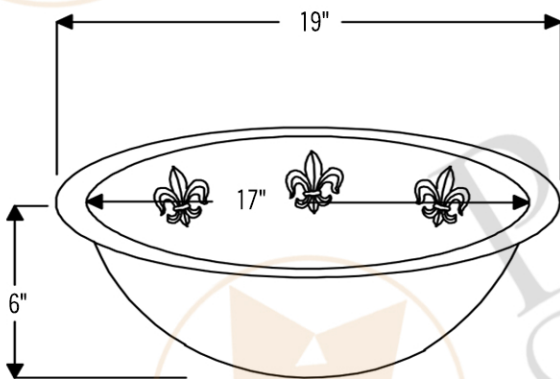

PACKAGE INCLUDES THE FOLLOWING ITEMS:

- * Oval Fleur De Lis Under Counter Hammered Copper Sink / ORB Finish (Model# LO19FFLDB)
- * Widespread Bathroom Faucet / ORB Finish (Model# B-WS01ORB)
- * 1.5" Non-Overflow Pop-up Bathroom Sink Drain / ORB Finish (Model# D-208ORB)
- * Neutral Cure Copper Sink Installation Silicone (Model# C900-ORB)
- * Copper Sink Wax (Model# W900-WAX)

* ORB: Oil Rubbed Bronze

SINK DETAILS (Model# LO19FFLDB)

- * Oval Fleur De Lis Under Counter Hammered Copper Sink
- * Color: Oil Rubbed Bronze
- * Outer Dimension: 19" x 14" x 6"
- * Inner Dimension: 17" x 12" x 6"
- * Drain Opening: 1.5" Non-Overflow
- * Material Gauge: (17 Gauge or .0450")
- * CODE / STANDARD COMPLIANCE: IAPMO / cUPC LISTED

* ORB: Oil Rubbed Bronze

FAUCET DETAILS (Model# B-WS01ORB)

- * Solid Brass Widespread Bathroom Faucet
- * Overall Height: 9" / Overall Width: 13.625"
- * Spout Reach: 6"
- * Valve Type: Drip Free Ceramic Disc
- * ASME A112.18.1/CSA B125.1, NSF/ANSI 61, California Lead Plumbing Law, ADA Compliant