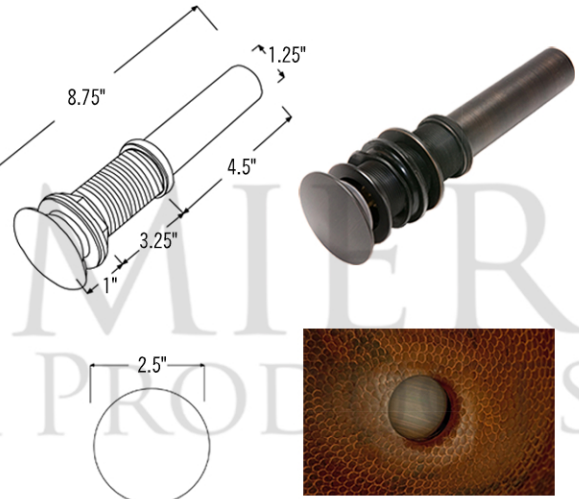

* ORB: Oil Rubbed Bronze

SINK DETAILS (Model# LO19FFLDB)

- * Oval Fleur De Lis Under Counter Hammered Copper Sink
- * Color: Oil Rubbed Bronze
- * Outer Dimension: 19" x 14" x 6"
- * Inner Dimension: 17" x 12" x 6"
- * Drain Opening: 1.5" Non-Overflow
- * Material Gauge: (17 Gauge or .0450")
- * CODE / STANDARD COMPLIANCE: IAPMO / cUPC LISTED

DUE TO THE HAND CRAFTED NATURE OF THIS SINK, SMALL VARIANCES IN COLOR AND SIZE MAY OCCUR.
DO NOT MAKE ANY INSTALLATION CUTS UNTIL YOU RECEIVE YOUR ITEM(S).

PACKAGE INCLUDES THE FOLLOWING ITEMS:

- * Oval Fleur De Lis Under Counter Hammered Copper Sink / ORB Finish (Model# LO19FFLDB)
- * Widespread Bathroom Faucet / ORB Finish (Model# B-WS01ORB)
- * 1.5" Non-Overflow Pop-up Bathroom Sink Drain / ORB Finish (Model# D-208ORB)
- * Neutral Cure Copper Sink Installation Silicone (Model# C900-ORB)
- * Copper Sink Wax (Model# W900-WAX)

* ORB: Oil Rubbed Bronze

FAUCET DETAILS (Model# B-WS01ORB)

- * Solid Brass Widespread Bathroom Faucet
- * Overall Height: 9" / Overall Width: 13.625"
- * Spout Reach: 6"
- * Valve Type: Drip Free Ceramic Disc
- * ASME A112.18.1/CSA B125.1, NSF/ANSI 61, California Lead Plumbing Law, ADA Compliant

DRAIN DETAILS (Model# D-208ORB)

- * 1.5" Non-Overflow Pop-up Bathroom Sink Drain
- * Design: Push Pop Top
- * Upper Flange Dimension: 2"
- * Material: Solid Brass

SILICONE DETAILS (Model# C900-ORB)

- * Neutral Cure Installation Silicone
- * Size: 4.7 OZ
- * Matches a Variety of Different Styled Sinks and Drains