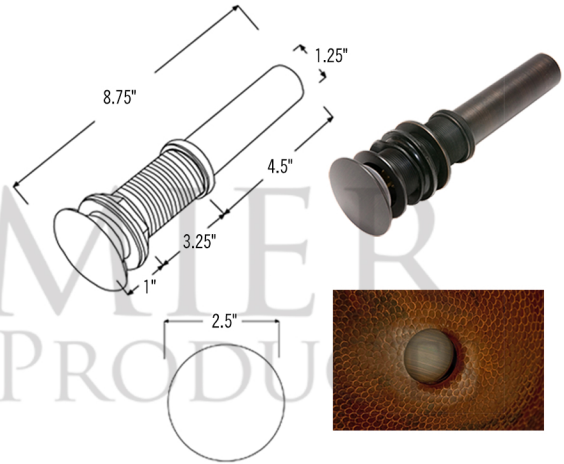

* ORB: Oil Rubbed Bronze

SINK DETAILS (Model# VR13BDB)

- * Small Round Vessel Hammered Copper Sink
- * Outer Dimension: 13" x 6"
- * Inner Dimension: 13" x 6"
- * Drain Opening: 1.5" Non-Overflow
- * Color: Oil Rubbed Bronze
- * CODE / STANDARD COMPLIANCE: IAPMO / cUPC LISTED

PACKAGE INCLUDES THE FOLLOWING ITEMS:

- * Small Round Vessel Hammered Copper Sink / ORB Finish (Model# VR13BDB)
- * Single Handle Bathroom Vessel Faucet / ORB Finish (Model# B-VF01ORB)
- * 1.5" Non-Overflow Pop-up Bathroom Sink Drain / ORB Finish (Model# D-208ORB)
- * Neutral Cure Copper Sink Installation Silicone (Model# C900-ORB)
- * Copper Sink Wax (Model# W900-WAX)

* ORB: Oil Rubbed Bronze

FAUCET DETAILS (Model# B-VF01ORB)

- * Single Handle Bathroom Vessel Faucet
- * Color: Oil Rubbed Bronze
- * Solid Brass Construction
- * Ceramic Disc Cartridges
- * Overall Height: 14.75"
- * ASME A112.18.1/CSA B125.1, NSF/ANSI 61, California Lead Plumbing Law, ADA Compliant

DRAIN DETAILS (Model# D-208ORB)

- * 1.5" Non-Overflow Pop-up Bathroom Sink Drain
- * Design: Push Pop Top
- * Upper Flange Dimension: 2"
- * Material: Solid Brass

SILICONE DETAILS (Model# C900-ORB)

- * Neutral Cure Installation Silicone
- * Color: Oil Rubbed Bronze
- * Size: 4.7 OZ
- * Matches a Variety of Different Styled Sinks and Drains