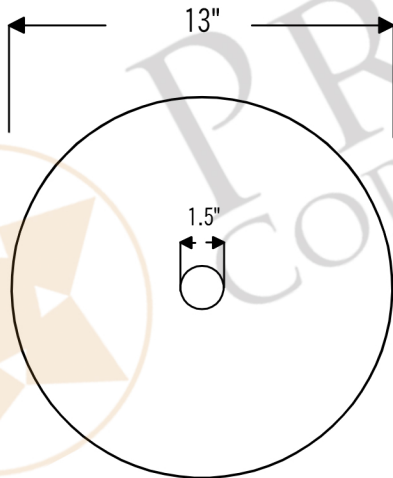

PACKAGE INCLUDES THE FOLLOWING ITEMS:

- * Small Round Vessel Hammered Copper Sink / ORB Finish (Model# VR13BDB)
- * Single Handle Bathroom Vessel Faucet / ORB Finish (Model# B-VF01ORB)
- * 1.5" Non-Overflow Pop-up Bathroom Sink Drain / ORB Finish (Model# D-208ORB)
- * Neutral Cure Copper Sink Installation Silicone (Model# C900-ORB)
- * Copper Sink Wax (Model# W900-WAX)

* ORB: Oil Rubbed Bronze

SINK DETAILS (Model# VR13BDB)

- * Small Round Vessel Hammered Copper Sink
- * Outer Dimension: 13" x 6"
- * Inner Dimension: 13" x 6"
- * Drain Opening: 1.5" Non-Overflow
- * Color: Oil Rubbed Bronze
- * CODE / STANDARD COMPLIANCE: IAPMO / cUPC LISTED

* ORB: Oil Rubbed Bronze

FAUCET DETAILS (Model# B-VF01ORB)

- * Single Handle Bathroom Vessel Faucet
- * Color: Oil Rubbed Bronze
- * Solid Brass Construction
- * Ceramic Disc Cartridges
- * Overall Height: 14.75"
- * ASME A112.18.1/CSA B125.1, NSF/ANSI 61, California Lead Plumbing Law, ADA Compliant

DRAIN DETAILS (Model# D-208ORB)

- * 1.5" Non-Overflow Pop-up Bathroom Sink Drain
- * Design: Push Pop Top
- * Upper Flange Dimension: 2"
- * Material: Solid Brass

SILICONE DETAILS (Model# C900-ORB)

- * Neutral Cure Installation Silicone
- * Color: Oil Rubbed Bronze
- * Size: 4.7 OZ
- * Matches a Variety of Different Styled Sinks and Drains