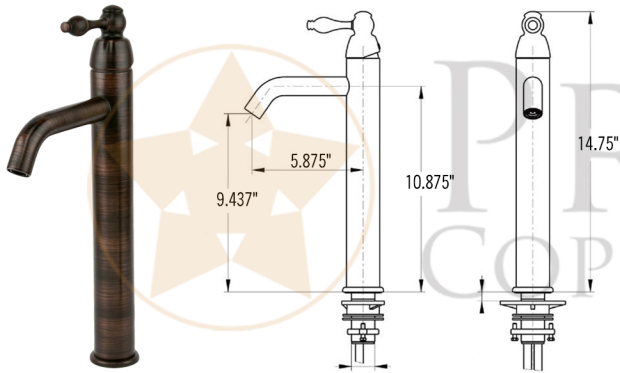

PACKAGE INCLUDES THE FOLLOWING ITEMS:

- * Small Round Vessel Hammered Copper Sink / ORB Finish (Model# VR13BDB)
- * Single Handle Bathroom Vessel Faucet / ORB Finish (Model# B-VF01ORB)
- * 1.5" Non-Overflow Pop-up Bathroom Sink Drain / ORB Finish (Model# D-208ORB)
- * Neutral Cure Copper Sink Installation Silicone (Model# C900-ORB)
- * Copper Sink Wax (Model# W900-WAX)

* ORB: Oil Rubbed Bronze

SINK DETAILS (Model# VR13BDB)

- * Small Round Vessel Hammered Copper Sink
- * Outer Dimension: 13" x 6"
- * Inner Dimension: 13" x 6"
- * Drain Opening: 1.5" Non-Overflow
- * Color: Oil Rubbed Bronze
- * CODE / STANDARD COMPLIANCE: IAPMO / cUPC LISTED

* ORB: Oil Rubbed Bronze

FAUCET DETAILS (Model# B-VF01ORB)

- * Single Handle Bathroom Vessel Faucet
- * Color: Oil Rubbed Bronze
- * Solid Brass Construction
- * Ceramic Disc Cartridges
- * Overall Height: 14.75"
- * ASME A112.18.1/CSA B125.1, NSF/ANSI 61, California Lead Plumbing Law, ADA Compliant