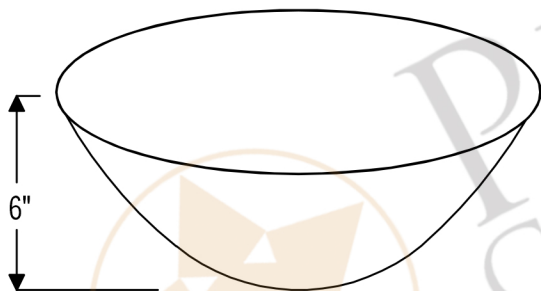

PACKAGE INCLUDES THE FOLLOWING ITEMS:

- * Small Round Vessel Hammered Copper Sink / ORB Finish (Model# VR13BDB)
- * Single Handle Bathroom Vessel Faucet / ORB Finish (Model# B-VF01ORB)
- * 1.5" Non-Overflow Pop-up Bathroom Sink Drain / ORB Finish (Model# D-208ORB)
- * Neutral Cure Copper Sink Installation Silicone (Model# C900-ORB)
- * Copper Sink Wax (Model# W900-WAX)

* ORB: Oil Rubbed Bronze

SINK DETAILS (Model# VR13BDB)

- * Small Round Vessel Hammered Copper Sink
- * Outer Dimension: 13" x 6"
- * Inner Dimension: 13" x 6"
- * Drain Opening: 1.5" Non-Overflow
- * Color: Oil Rubbed Bronze
- * CODE / STANDARD COMPLIANCE: IAPMO / cUPC LISTED