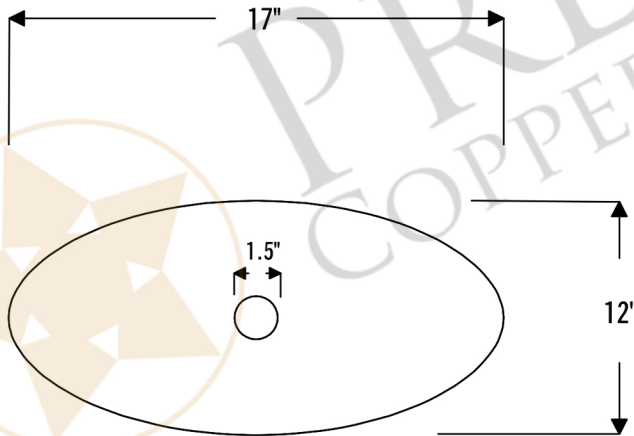

PACKAGE INCLUDES THE FOLLOWING ITEMS:

- * Oval Wired Rim Vessel Hammered Copper Sink / ORB Finish (Model# VO17WDB)
- * Single Handle Bathroom Vessel Faucet / ORB Finish (Model# B-VF01ORB)
- * 1.5" Non-Overflow Pop-up Bathroom Sink Drain / ORB Finish (Model# D-208ORB)
- * Neutral Cure Copper Sink Installation Silicone (Model# C900-ORB)
- * Copper Sink Wax (Model# W900-WAX)

* ORB: Oil Rubbed Bronze

SINK DETAILS (Model# VO17WDB)

- * Oval Wired Rim Vessel Hammered Copper Sink
- * Outer Dimension: 17" x 12" x 5"
- * Inner Dimension: 17" x 12" x 5"
- * Drain Opening: 1.5" Non-Overflow
- * Color: Oil Rubbed Bronze
- * CODE / STANDARD COMPLIANCE: IAPMO / cUPC LISTED

* ORB: Oil Rubbed Bronze

FAUCET DETAILS (Model# B-VF01ORB)

- * Single Handle Bathroom Vessel Faucet
- * Color: Oil Rubbed Bronze
- * Solid Brass Construction
- * Ceramic Disc Cartridges
- * Overall Height: 14.75"
- * ASME A112.18.1/CSA B125.1, NSF/ANSI 61, California Lead Plumbing Law, ADA Compliant

DRAIN DETAILS (Model# D-208ORB)

- * 1.5" Non-Overflow Pop-up Bathroom Sink Drain
- * Design: Push Pop Top
- * Upper Flange Dimension: 2"
- * Material: Solid Brass

SILICONE DETAILS (Model# C900-ORB)

- * Neutral Cure Installation Silicone
- * Color: Oil Rubbed Bronze
- * Size: 4.7 OZ
- * Matches a Variety of Different Styled Sinks and Drains