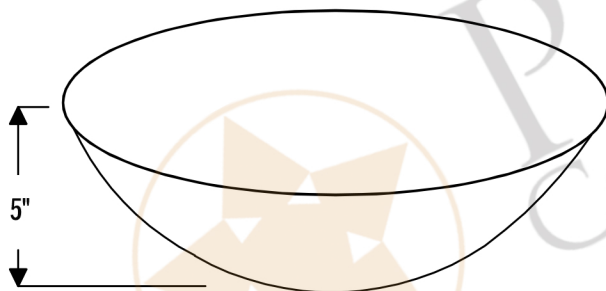

PACKAGE INCLUDES THE FOLLOWING ITEMS:

- * Oval Wired Rim Vessel Hammered Copper Sink / ORB Finish (Model# VO17WDB)
- * Single Handle Bathroom Vessel Faucet / ORB Finish (Model# B-VF01ORB)
- * 1.5" Non-Overflow Pop-up Bathroom Sink Drain / ORB Finish (Model# D-208ORB)
- * Neutral Cure Copper Sink Installation Silicone (Model# C900-ORB)
- * Copper Sink Wax (Model# W900-WAX)

* ORB: Oil Rubbed Bronze

SINK DETAILS (Model# VO17WDB)

- * Oval Wired Rim Vessel Hammered Copper Sink
- * Outer Dimension: 17" x 12" x 5"
- * Inner Dimension: 17" x 12" x 5"
- * Drain Opening: 1.5" Non-Overflow
- * Color: Oil Rubbed Bronze
- * CODE / STANDARD COMPLIANCE: IAPMO / cUPC LISTED