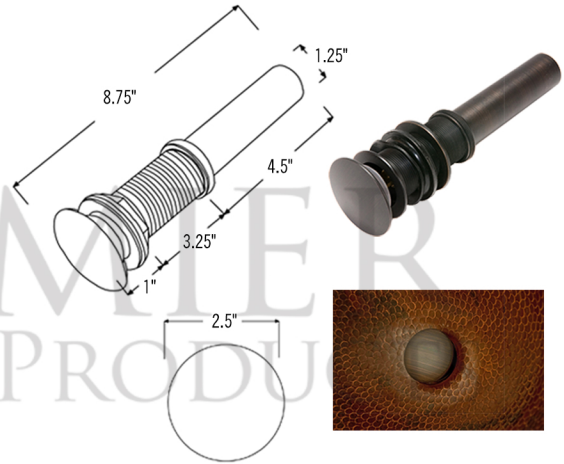

* ORB: Oil Rubbed Bronze

SINK DETAILS (Model# VO17WDB)

- * Oval Wired Rim Vessel Hammered Copper Sink
- * Outer Dimension: 17" x 12" x 5"
- * Inner Dimension: 17" x 12" x 5"
- * Drain Opening: 1.5" Non-Overflow
- * Color: Oil Rubbed Bronze
- * CODE / STANDARD COMPLIANCE: IAPMO / cUPC LISTED

PACKAGE INCLUDES THE FOLLOWING ITEMS:

- * Oval Wired Rim Vessel Hammered Copper Sink / ORB Finish (Model# VO17WDB)
- * Single Handle Bathroom Vessel Faucet / ORB Finish (Model# B-VF01ORB)
- * 1.5" Non-Overflow Pop-up Bathroom Sink Drain / ORB Finish (Model# D-208ORB)
- * Neutral Cure Copper Sink Installation Silicone (Model# C900-ORB)
- * Copper Sink Wax (Model# W900-WAX)

* ORB: Oil Rubbed Bronze

FAUCET DETAILS (Model# B-VF01ORB)

- * Single Handle Bathroom Vessel Faucet
- * Color: Oil Rubbed Bronze
- * Solid Brass Construction
- * Ceramic Disc Cartridges
- * Overall Height: 14.75"
- * ASME A112.18.1/CSA B125.1, NSF/ANSI 61, California Lead Plumbing Law, ADA Compliant

DRAIN DETAILS (Model# D-208ORB)

- * 1.5" Non-Overflow Pop-up Bathroom Sink Drain
- * Design: Push Pop Top
- * Upper Flange Dimension: 2"
- * Material: Solid Brass

SILICONE DETAILS (Model# C900-ORB)

- * Neutral Cure Installation Silicone
- * Color: Oil Rubbed Bronze
- * Size: 4.7 OZ
- * Matches a Variety of Different Styled Sinks and Drains