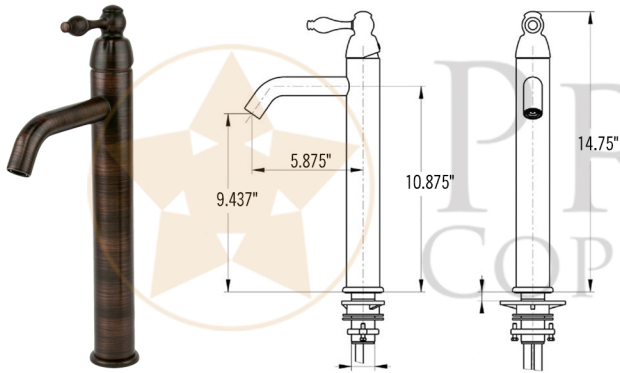

PACKAGE INCLUDES THE FOLLOWING ITEMS:

- * Oval Wired Rim Vessel Hammered Copper Sink / ORB Finish (Model# VO17WDB)
- * Single Handle Bathroom Vessel Faucet / ORB Finish (Model# B-VF01ORB)
- * 1.5" Non-Overflow Pop-up Bathroom Sink Drain / ORB Finish (Model# D-208ORB)
- * Neutral Cure Copper Sink Installation Silicone (Model# C900-ORB)
- * Copper Sink Wax (Model# W900-WAX)

* ORB: Oil Rubbed Bronze

SINK DETAILS (Model# VO17WDB)

- * Oval Wired Rim Vessel Hammered Copper Sink
- * Outer Dimension: 17" x 12" x 5"
- * Inner Dimension: 17" x 12" x 5"
- * Drain Opening: 1.5" Non-Overflow
- * Color: Oil Rubbed Bronze
- * CODE / STANDARD COMPLIANCE: IAPMO / cUPC LISTED

* ORB: Oil Rubbed Bronze

FAUCET DETAILS (Model# B-VF01ORB)

- * Single Handle Bathroom Vessel Faucet
- * Color: Oil Rubbed Bronze
- * Solid Brass Construction
- * Ceramic Disc Cartridges
- * Overall Height: 14.75"
- * ASME A112.18.1/CSA B125.1, NSF/ANSI 61, California Lead Plumbing Law, ADA Compliant