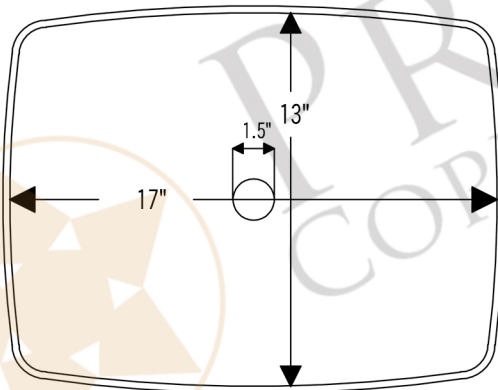

### **SINK DETAILS (Model# PVREC17)**

- \* Rectangle Hand Forged Old World Copper Vessel Sink
- \* Outer Dimension: 17" x 13" x 5"
- \* Drain Opening: 1.5" Non-Overflow
- \* Color: Oil Rubbed Bronze
- \* CODE / STANDARD COMPLIANCE: IAPMO / cUPC LISTED