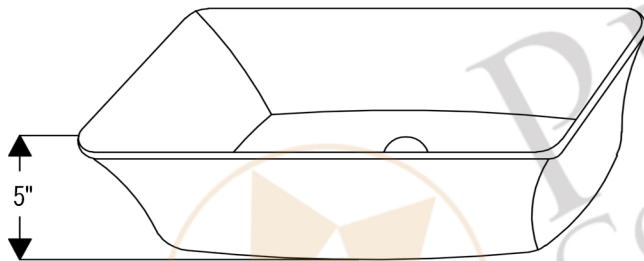

### **PACKAGE INCLUDES THE FOLLOWING ITEMS:**

- \* Rectangle Hand Forged Old World Copper Vessel Sink / ORB Finish (Model# PVREC17)
- \* Single Handle Bathroom Vessel Faucet / ORB Finish (Model# B-VF01ORB)
- \* 1.5" Non-Overflow Pop-up Bathroom Sink Drain / ORB Finish (Model# D-208ORB)
- \* Neutral Cure Copper Sink Installation Silicone (Model# C900-ORB)
- \* Copper Sink Wax (Model# W900-WAX)

### **SINK DETAILS (Model# PVREC17)**

- \* Rectangle Hand Forged Old World Copper Vessel Sink
- \* Outer Dimension: 17" x 13" x 5"
- \* Drain Opening: 1.5" Non-Overflow
- \* Color: Oil Rubbed Bronze
- \* CODE / STANDARD COMPLIANCE: IAPMO / cUPC LISTED