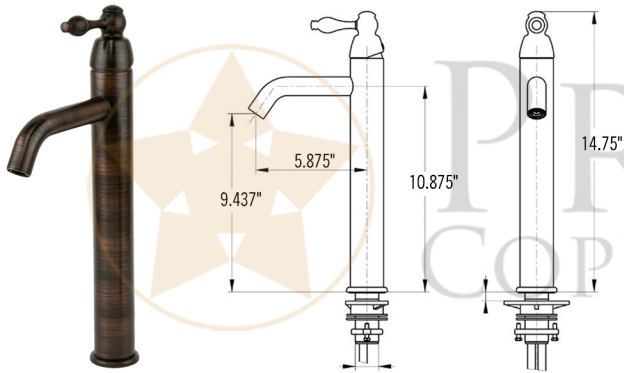

### **PACKAGE INCLUDES THE FOLLOWING ITEMS:**

- \* Rectangle Hand Forged Old World Copper Vessel Sink / ORB Finish (Model# PVREC17)
- \* Single Handle Bathroom Vessel Faucet / ORB Finish (Model# B-VF01ORB)
- \* 1.5" Non-Overflow Pop-up Bathroom Sink Drain / ORB Finish (Model# D-208ORB)
- \* Neutral Cure Copper Sink Installation Silicone (Model# C900-ORB)
- \* Copper Sink Wax (Model# W900-WAX)

### **SINK DETAILS (Model# PVREC17)**

- \* Rectangle Hand Forged Old World Copper Vessel Sink
- \* Outer Dimension: 17" x 13" x 5"
- \* Drain Opening: 1.5" Non-Overflow
- \* Color: Oil Rubbed Bronze
- \* CODE / STANDARD COMPLIANCE: IAPMO / cUPC LISTED

### **FAUCET DETAILS (Model# B-VF01ORB)**

- \* Single Handle Bathroom Vessel Faucet
- \* Color: Oil Rubbed Bronze
- \* Solid Brass Construction
- \* Ceramic Disc Cartridges
- \* Overall Height: 14.75"
- \* ASME A112.18.1/CSA B125.1, NSF/ANSI 61, California Lead Plumbing Law, ADA Compliant