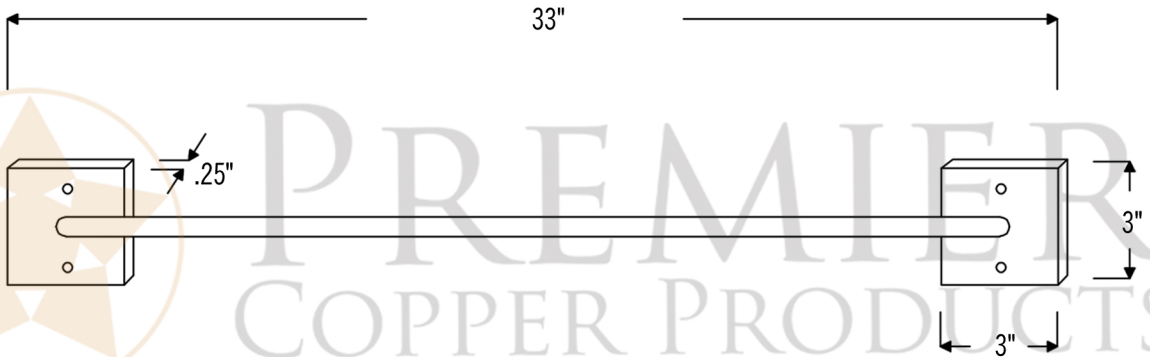

PREMIER
COPPER PRODUCTS

MODEL NUMBER: TR30DB

- * Description: 30" Hand Hammered Copper Towel Bar
- * Outer Dimension: 33" x 3.5" x 3"
- * Finish: Oil Rubbed Bronze

THIS PRODUCT IS HAND CRAFTED, SMALL VARIANCES IN COLOR AND SIZE MAY OCCUR.
DO NOT MAKE ANY INSTALLATION CUTS UNTIL YOU RECEIVE YOUR ITEM(S).