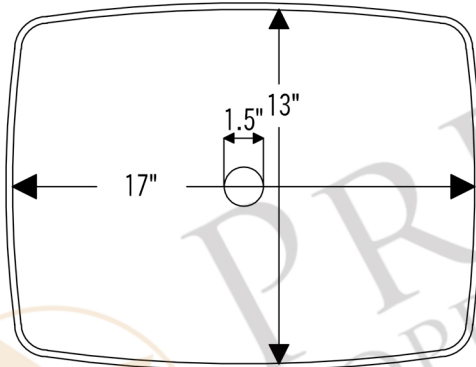

PREMIER
COPPER PRODUCTS

MODEL NUMBER: PVREC17

- Description: Rectangle Hand Forged Old World Copper Vessel Sink
- Outer Dimension: 17" x 13" x 5"
- Drain Opening: 1.5"
- Finish: Oil Rubbed Bronze

CODE/STANDARD COMPLIANCE

* IAPMO/cUPC LISTED

* ORB: Oil Rubbed Bronze

THIS PRODUCT IS HAND CRAFTED, SMALL VARIANCES IN COLOR AND SIZE MAY OCCUR.
DO NOT MAKE ANY INSTALLATION CUTS UNTIL YOU RECEIVE YOUR ITEM(S).