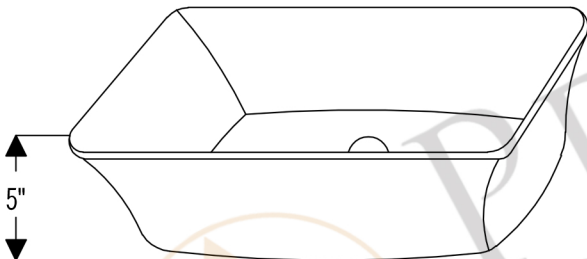

PREMIER
COPPER PRODUCTS

MODEL NUMBER: PVREC17

- Description: Rectangle Hand Forged Old World Copper Vessel Sink
- Outer Dimension: 17" x 13" x 5"
- Drain Opening: 1.5"
- Finish: Oil Rubbed Bronze

CODE/STANDARD COMPLIANCE

* IAPMO/cUPC LISTED

* ORB: Oil Rubbed Bronze

THIS PRODUCT IS HAND CRAFTED, SMALL VARIANCES IN COLOR AND SIZE MAY OCCUR.
DO NOT MAKE ANY INSTALLATION CUTS UNTIL YOU RECEIVE YOUR ITEM(S).