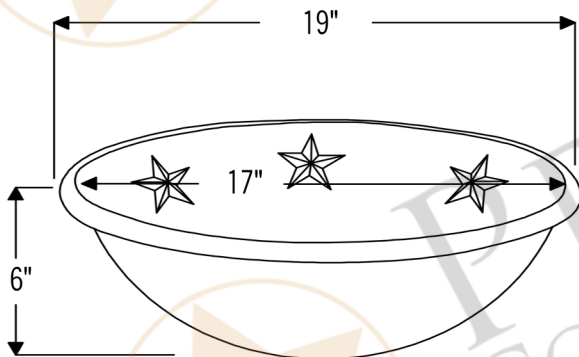

PREMIER
COPPER PRODUCTS

MODEL NUMBER: L019RSTDB

- Description: Oval Star Self Rimming Hammered Copper Sink
- Outer Dimension: 19" x 14" x 6"
- Inner Dimension: 17" x 12" x 6"
- Rim: 1"
- Drain Opening: 1.5"
- Finish: Oil Rubbed Bronze
- Design: Stars

CODE/STANDARD COMPLIANCE

* IAPMO/cUPC LISTED

* ORB: Oil Rubbed Bronze

THIS PRODUCT IS HAND CRAFTED, SMALL VARIANCES IN COLOR AND SIZE MAY OCCUR.
DO NOT MAKE ANY INSTALLATION CUTS UNTIL YOU RECEIVE YOUR ITEM(S).