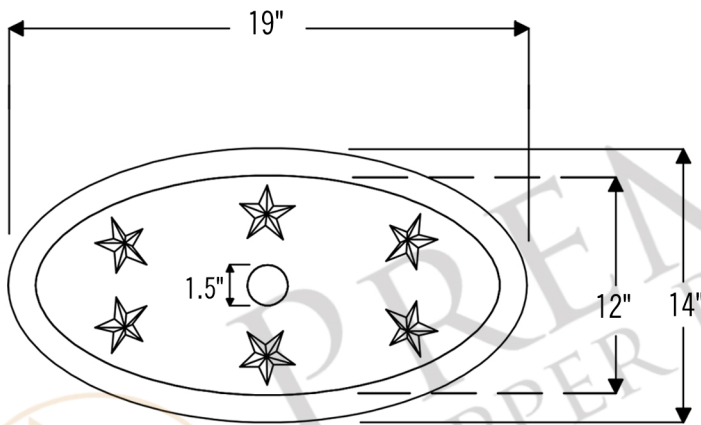

PREMIER
COPPER PRODUCTS

MODEL NUMBER: L019RSTDB

- Description: Oval Star Self Rimming Hammered Copper Sink
- Outer Dimension: 19" x 14" x 6"
- Inner Dimension: 17" x 12" x 6"
- Rim: 1"
- Drain Opening: 1.5"
- Finish: Oil Rubbed Bronze
- Design: Stars

CODE/STANDARD COMPLIANCE

* IAPMO/cUPC LISTED

* ORB: Oil Rubbed Bronze

THIS PRODUCT IS HAND CRAFTED, SMALL VARIANCES IN COLOR AND SIZE MAY OCCUR.
DO NOT MAKE ANY INSTALLATION CUTS UNTIL YOU RECEIVE YOUR ITEM(S).