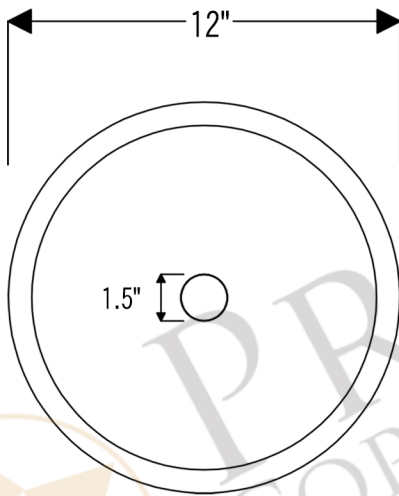

PREMIER
COPPER PRODUCTS

MODEL NUMBER: LR12RDB

- Description: 12" Small Round Self Rimming Hammered Copper Sink
- Outer Dimension: 12" x 5"
- Inner Dimension: 10" x 5"
- Rim: 1"
- Drain Opening: 1.5"
- Finish: Oil Rubbed Bronze

CODE/STANDARD COMPLIANCE

* IAPMO/cUPC LISTED

* ORB: Oil Rubbed Bronze

THIS PRODUCT IS HAND CRAFTED, SMALL VARIANCES IN COLOR AND SIZE MAY OCCUR.
DO NOT MAKE ANY INSTALLATION CUTS UNTIL YOU RECEIVE YOUR ITEM(S).