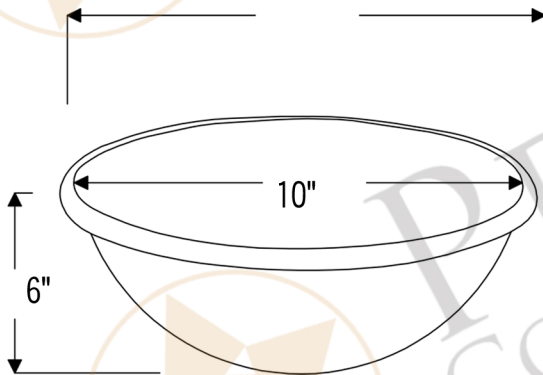

PREMIER
COPPER PRODUCTS

MODEL NUMBER: LR12RDB

- Description: 12" Small Round Self Rimming Hammered Copper Sink
- Outer Dimension: 12" x 5"
- Inner Dimension: 10" x 5"
- Rim: 1"
- Drain Opening: 1.5"
- Finish: Oil Rubbed Bronze

CODE/STANDARD COMPLIANCE

* IAPMO/cUPC LISTED

* ORB: Oil Rubbed Bronze

THIS PRODUCT IS HAND CRAFTED, SMALL VARIANCES IN COLOR AND SIZE MAY OCCUR.
DO NOT MAKE ANY INSTALLATION CUTS UNTIL YOU RECEIVE YOUR ITEM(S).