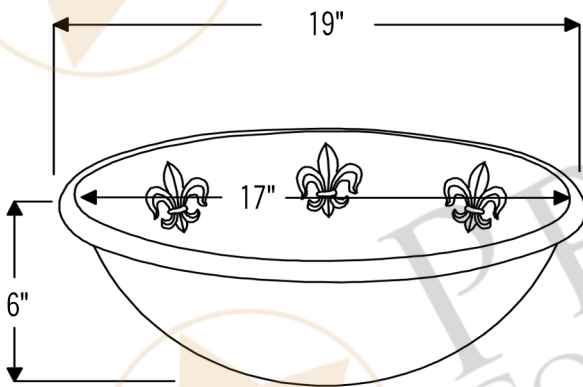

PREMIER
COPPER PRODUCTS

MODEL NUMBER: L019RFLDB

- Description: Oval Fleur De Lis Self Rimming Hammered Copper Sink
- Outer Dimension: 19" x 14" x 6"
- Inner Dimension: 17" x 12" x 6"
- Rim: 1"
- Drain Opening: 1.5"
- Finish: Oil Rubbed Bronze
- Design: Fleur De Lis

CODE/STANDARD COMPLIANCE

* IAPMO/cUPC LISTED

* ORB: Oil Rubbed Bronze

THIS PRODUCT IS HAND CRAFTED, SMALL VARIANCES IN COLOR AND SIZE MAY OCCUR.
DO NOT MAKE ANY INSTALLATION CUTS UNTIL YOU RECEIVE YOUR ITEM(S).