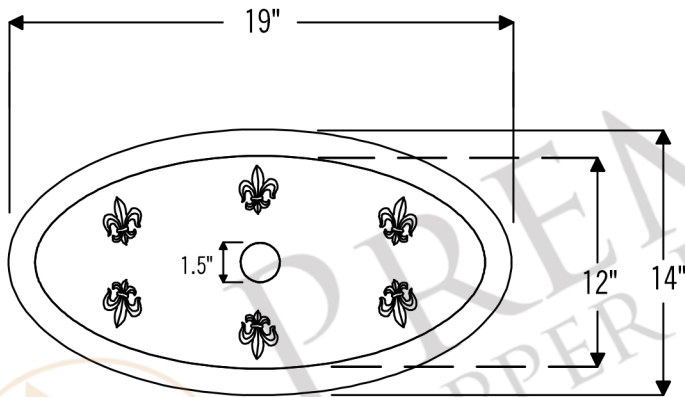

PREMIER
COPPER PRODUCTS

MODEL NUMBER: L019RFLDB

- * Description: Oval Fleur De Lis Self Rimming Hammered Copper Sink
- * Outer Dimension: 19" x 14" x 6"
- * Inner Dimension: 17" x 12" x 6"
- * Rim: 1"
- * Drain Opening: 1.5"
- * Finish: Oil Rubbed Bronze
- * Design: Fleur De Lis

CODE/STANDARD COMPLIANCE

* IAPMO/cUPC LISTED

* ORB: Oil Rubbed Bronze

THIS PRODUCT IS HAND CRAFTED, SMALL VARIANCES IN COLOR AND SIZE MAY OCCUR.
DO NOT MAKE ANY INSTALLATION CUTS UNTIL YOU RECEIVE YOUR ITEM(S).