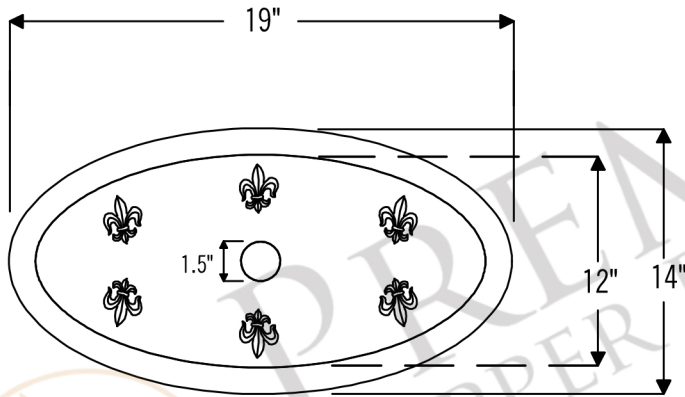

PREMIER
COPPER PRODUCTS

MODEL NUMBER: LO19FFLDB

- * Description: Oval Fleur De Lis Under Counter Hammered Copper Sink
- * Outer Dimension: 19" x 14" x 6"
- * Inner Dimension: 17" x 12" x 6"
- * Rim: 1"
- * Drain Opening: 1.5"
- * Finish: Oil Rubbed Bronze
- * Design: Fleur De Lis

CODE/STANDARD COMPLIANCE

* IAPMO/cUPC LISTED

* ORB: Oil Rubbed Bronze

THIS PRODUCT IS HAND CRAFTED, SMALL VARIANCES IN COLOR AND SIZE MAY OCCUR.
DO NOT MAKE ANY INSTALLATION CUTS UNTIL YOU RECEIVE YOUR ITEM(S).