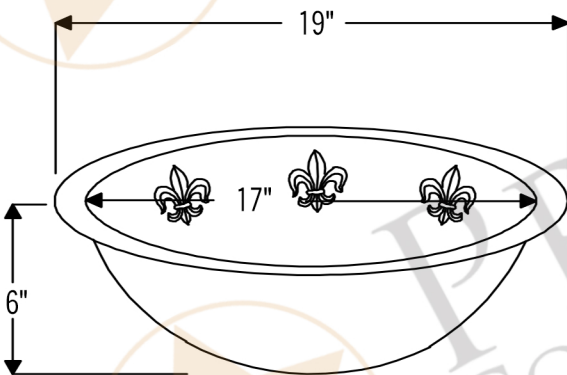

PREMIER
COPPER PRODUCTS

MODEL NUMBER: LO19FFLDB

- Description: Oval Fleur De Lis Under Counter Hammered Copper Sink
- Outer Dimension: 19" x 14" x 6"
- Inner Dimension: 17" x 12" x 6"
- Rim: 1"
- Drain Opening: 1.5"
- Finish: Oil Rubbed Bronze
- Design: Fleur De Lis

CODE/STANDARD COMPLIANCE

* IAPMO/cUPC LISTED

* ORB: Oil Rubbed Bronze

THIS PRODUCT IS HAND CRAFTED, SMALL VARIANCES IN COLOR AND SIZE MAY OCCUR.
DO NOT MAKE ANY INSTALLATION CUTS UNTIL YOU RECEIVE YOUR ITEM(S).