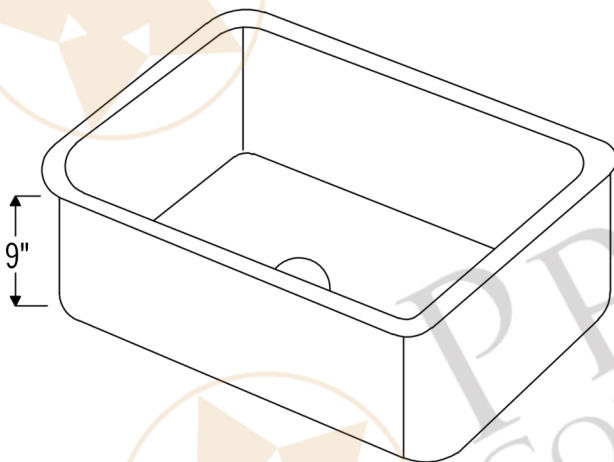

PREMIER
COPPER PRODUCTS

MODEL NUMBER: KSDB30199

- Description: 30" Hammered Copper Kitchen Single Basin Sink
- Outer Dimension: 30" x 19" x 9"
- Inner Dimension: 28" x 17" x 9"
- Rim: 1"
- Drain Opening: 3.5"
- Finish: Oil Rubbed Bronze

CODE/STANDARD COMPLIANCE

* IAPMO/cUPC LISTED

* ORB: Oil Rubbed Bronze

THIS PRODUCT IS HAND CRAFTED, SMALL VARIANCES IN COLOR AND SIZE MAY OCCUR.
DO NOT MAKE ANY INSTALLATION CUTS UNTIL YOU RECEIVE YOUR ITEM(S).