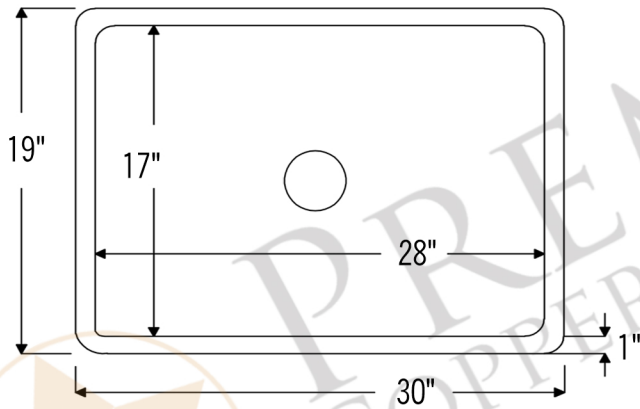

PREMIER
COPPER PRODUCTS

MODEL NUMBER: KSDB30199

- Description: 30" Hammered Copper Kitchen Single Basin Sink
- Outer Dimension: 30" x 19" x 9"
- Inner Dimension: 28" x 17" x 9"
- Rim: 1"
- Drain Opening: 3.5"
- Finish: Oil Rubbed Bronze

CODE/STANDARD COMPLIANCE

* IAPMO/cUPC LISTED

* ORB: Oil Rubbed Bronze

THIS PRODUCT IS HAND CRAFTED, SMALL VARIANCES IN COLOR AND SIZE MAY OCCUR.
DO NOT MAKE ANY INSTALLATION CUTS UNTIL YOU RECEIVE YOUR ITEM(S).