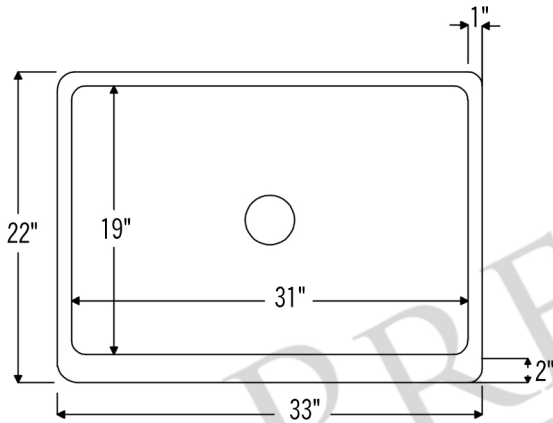

PREMIER
COPPER PRODUCTS

MODEL NUMBER: KASB33229

- Description: 33" Antique Hammered Copper Kitchen Apron Single Basin Sink
- Outer Dimension: 33" x 22" x 9"
- Inner Dimension: 31" x 19" x 9"
- Rim: Back, Left, Right - 1" / Front - 2"
- Drain Opening: 3.5"
- Gauge: 14
- Finish: Antique Copper

CODE/STANDARD COMPLIANCE

* IAPMO/cUPC LISTED

* ORB: Oil Rubbed Bronze

THIS PRODUCT IS HAND CRAFTED, SMALL VARIANCES IN COLOR AND SIZE MAY OCCUR.
DO NOT MAKE ANY INSTALLATION CUTS UNTIL YOU RECEIVE YOUR ITEM(S).