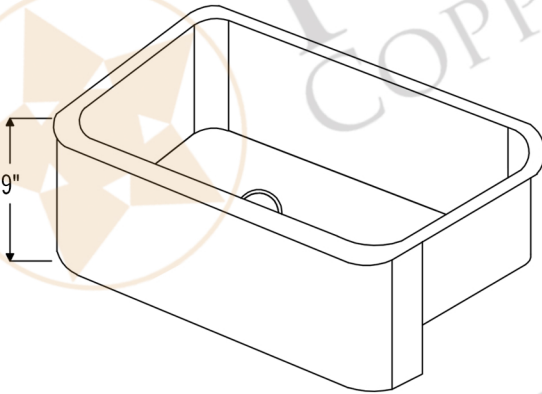

PREMIER
COPPER PRODUCTS

MODEL NUMBER: KASB33229

- Description: 33" Antique Hammered Copper Kitchen Apron Single Basin Sink
- Outer Dimension: 33" x 22" x 9"
- Inner Dimension: 31" x 19" x 9"
- Rim: Back, Left, Right - 1" / Front - 2"
- Drain Opening: 3.5"
- Gauge: 14
- Finish: Antique Copper

CODE/STANDARD COMPLIANCE

* IAPMO/cUPC LISTED

* ORB: Oil Rubbed Bronze

THIS PRODUCT IS HAND CRAFTED, SMALL VARIANCES IN COLOR AND SIZE MAY OCCUR.
DO NOT MAKE ANY INSTALLATION CUTS UNTIL YOU RECEIVE YOUR ITEM(S).