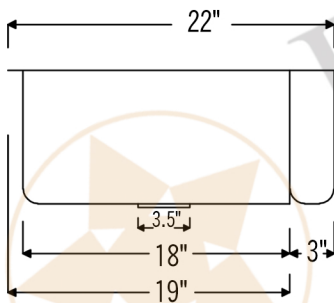

PREMIER
COPPER PRODUCTS

MODEL NUMBER: KASB33229

- Description: 33" Antique Hammered Copper Kitchen Apron Single Basin Sink
- Outer Dimension: 33" x 22" x 9"
- Inner Dimension: 31" x 19" x 9"
- Rim: Back, Left, Right - 1" / Front - 2"
- Drain Opening: 3.5"
- Gauge: 14
- Finish: Antique Copper

CODE/STANDARD COMPLIANCE

* IAPMO/cUPC LISTED

* ORB: Oil Rubbed Bronze

THIS PRODUCT IS HAND CRAFTED, SMALL VARIANCES IN COLOR AND SIZE MAY OCCUR.
DO NOT MAKE ANY INSTALLATION CUTS UNTIL YOU RECEIVE YOUR ITEM(S).