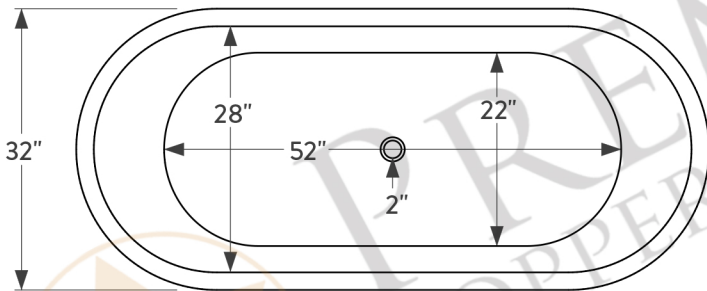

PREMIER
COPPER PRODUCTS

MODEL NUMBER: BTM72DB0F

- * Description: 72" Hammered Copper Modern Slipper Bathtub - Overflow Drain Compatible
- * Outer Dimension: 72" x 32" x 28"
- * Rim: 2" Rolled Rim
- * Drain Opening: 2" Center
- * Finish: Oil Rubbed Bronze
- * Hole Sizes: 2.5" (Top) 1.625" (Bottom)
- * Hole Locations: 25" from ground to center of hole (Top)
2.75" from ground to center of hole (Bottom)

CODE/STANDARD COMPLIANCE

* IAPMO/UPC LISTED

THIS PRODUCT IS HAND CRAFTED, SMALL VARIANCES IN COLOR AND SIZE MAY OCCUR.
DO NOT MAKE ANY INSTALLATION CUTS UNTIL YOU RECEIVE YOUR ITEM(S).