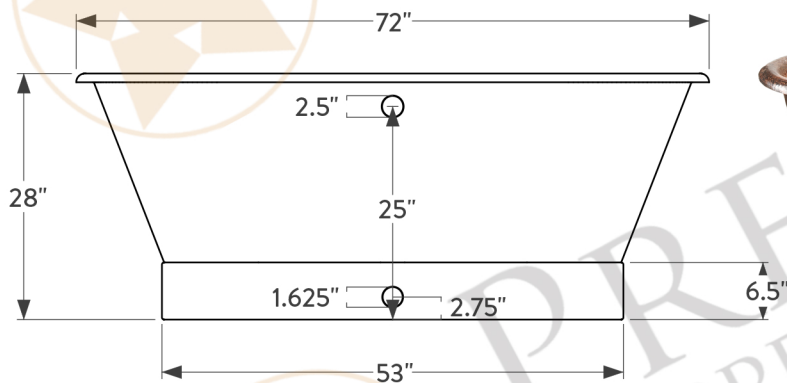

PREMIER
COPPER PRODUCTS

MODEL NUMBER: BTM72DB0F

- * Description: 72" Hammered Copper Modern Slipper Bathtub - Overflow Drain Compatible
- * Outer Dimension: 72" x 32" x 28"
- * Rim: 2" Rolled Rim
- * Drain Opening: 2" Center
- * Finish: Oil Rubbed Bronze
- * Hole Sizes: 2.5" (Top) 1.625" (Bottom)
- * Hole Locations: 25" from ground to center of hole (Top)
2.75" from ground to center of hole (Bottom)

CODE/STANDARD COMPLIANCE

* IAPMO/UPC LISTED

THIS PRODUCT IS HAND CRAFTED, SMALL VARIANCES IN COLOR AND SIZE MAY OCCUR.
DO NOT MAKE ANY INSTALLATION CUTS UNTIL YOU RECEIVE YOUR ITEM(S).