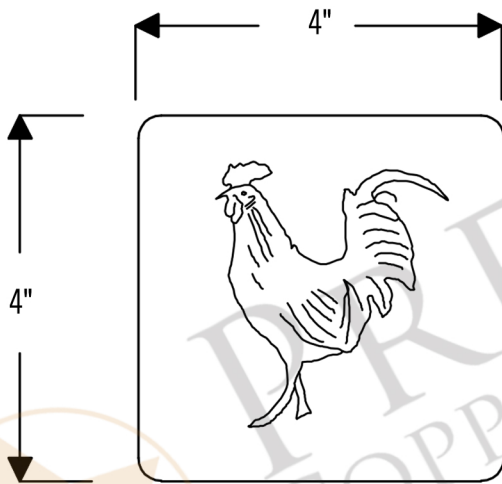

PREMIER
COPPER PRODUCTS

MODEL NUMBER: T4DBR_PKG8

Description: 4" x 4" Hammered Copper Rooster Tile Package

Dimensions: 4" x 4"

Quantity: 8 Tiles Total

Finish: Oil Rubbed Bronze

Design: Rooster

TILE DETAILS (Model # T4DBR)

* Outer Dimension: 4" x 4"

* Finish: Oil Rubbed Bronze

THIS PRODUCT IS HAND CRAFTED, SMALL VARIANCES IN COLOR AND SIZE MAY OCCUR.
PREMIER COPPER PRODUCTS DOES NOT SUGGEST CUTTING THE TILES.