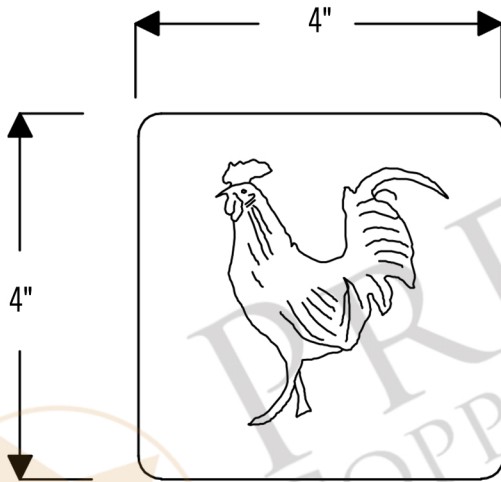

PREMIER
COPPER PRODUCTS

MODEL NUMBER: T4DBR_PKG4

Description: 4" x 4" Hammered Copper Rooster Tile Package

Dimensions: 4" x 4"

Quantity: 4 Tiles Total

Finish: Oil Rubbed Bronze

Design: Rooster

TILE DETAILS (Model # T4DBR)

* Outer Dimension: 4" x 4"

* Finish: Oil Rubbed Bronze

THIS PRODUCT IS HAND CRAFTED, SMALL VARIANCES IN COLOR AND SIZE MAY OCCUR.
PREMIER COPPER PRODUCTS DOES NOT SUGGEST CUTTING THE TILES.