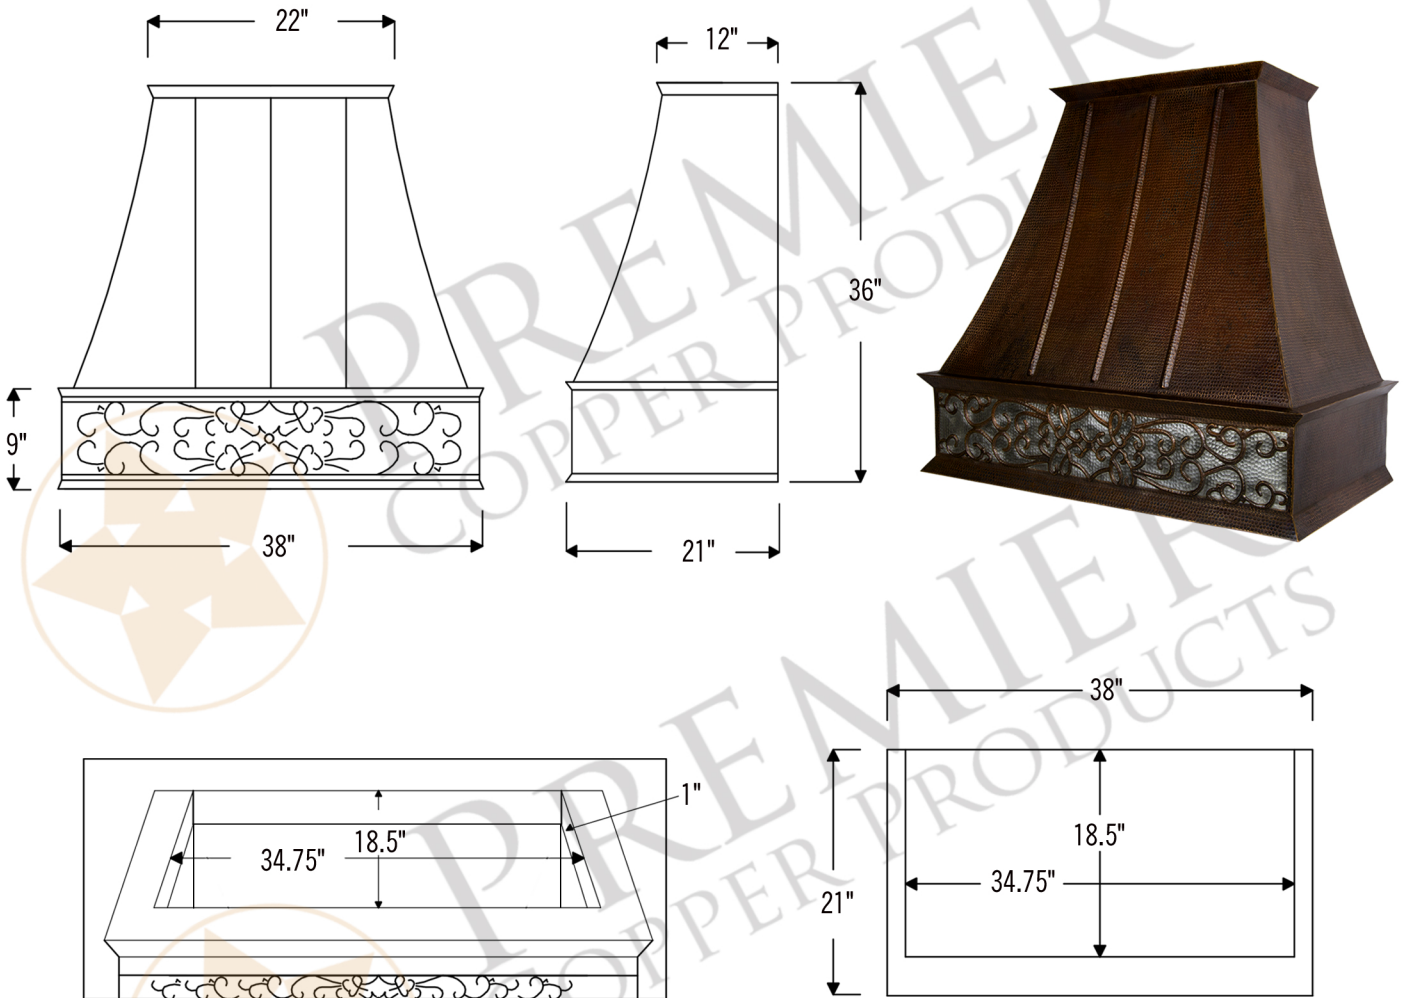

- \* Description: 38 Inch Hand Hammered Copper Wall Mounted Euro Range Hood with Nickel Background Scroll Design with 1065 CFM Stainless Steel Insert
- \* Outer Dimension: 38" x 21" x 36"
- \* Top Dimension: 22" x 12"
- \* Bottom Dimension: 38" x 21"
- \* Bottom Opening Dimension: 34.75" x 18.5"
- \* Skirt Height: 9"
- \* Finish: Oil Rubbed Bronze and Nickel
- \* Design: Scroll with Nickel Background

THIS PRODUCT IS HAND CRAFTED, SMALL VARIANCES IN COLOR AND SIZE MAY OCCUR.  
DO NOT MAKE ANY INSTALLATION CUTS UNTIL YOU RECEIVE YOUR ITEM(S).

- \* Description: Hand Hammered Copper Wall Mounted Euro with Nickel Background Range Hood 1065 CFM Stainless Steel
- \* Insert Model Number: C2036BP1-TW-B
- \* Insert Description: 1065 CFM, 1.5 -4.6 Sones, Variable Controls, Twin Centrifugal Blowers, Baffle Filters, Heat Controlled Thermostat
- \* Insert Duct: **Two** 7" Round Vent Opening
- \* Insert Lighting: Front Panel LED Lights Included
- \* Filter: Baffle Filter
- \* Insert Finish: Stainless Steel

All dimensions on inserts are (+/-) 1/8" and are subject to change. Drawings are not to scale.