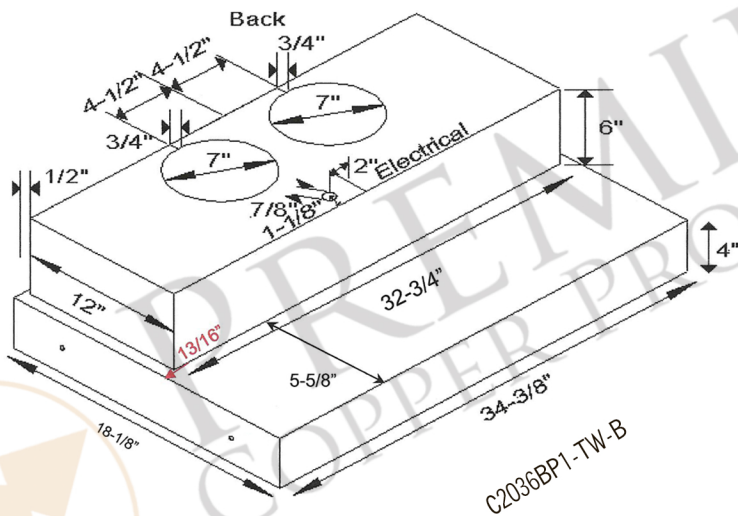

- Description: Hand Hammered Copper Wall Mounted Euro with Nickel Background Range Hood 1065 CFM Stainless Steel
- Insert Model Number: C2036BP1-TW-B
- Insert Description: 1065 CFM, 1.5 -4.6 Sones, Variable Controls, Twin Centrifugal Blowers, Baffle Filters, Heat Controlled Thermostat
- Insert Duct: **Two** 7" Round Vent Opening
- Insert Lighting: Front Panel LED Lights Included
- Filter: Baffle Filter
- Insert Finish: Stainless Steel

POWERED LINER SPECIFICATIONS

SEVEN YEAR, IN HOME, LIMITED WARRANTY ON INSERT, THE BEST IN THE INDUSTRY!

Please visit ImperialHoods.com to view the details on their warranty

All dimensions on inserts are (+/-) 1/8" and are subject to change. Drawings are not to scale.