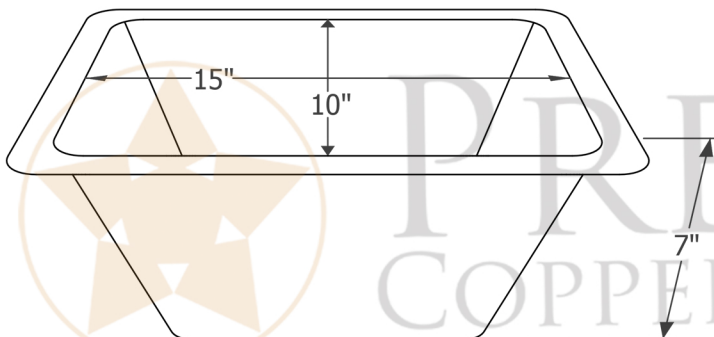

PREMIER
COPPER PRODUCTS

MODEL NUMBER: LRECPC

- Description: 17" Rectangle Under Counter Hammered Copper Bathroom Sink in Polished Copper
- Outer Dimension: 17" x 12" x 7"
- Inner Dimension: 15" x 10" x 7"
- Rim: 1" Flat Rim
- Drain Opening: 1.5"
- Finish: Polished Copper

CODE/STANDARD COMPLIANCE

* IAPMO/cUPC LISTED

THIS PRODUCT IS HAND CRAFTED, SMALL VARIANCES IN COLOR AND SIZE MAY OCCUR.
DO NOT MAKE ANY INSTALLATION CUTS UNTIL YOU RECEIVE YOUR ITEM(S).