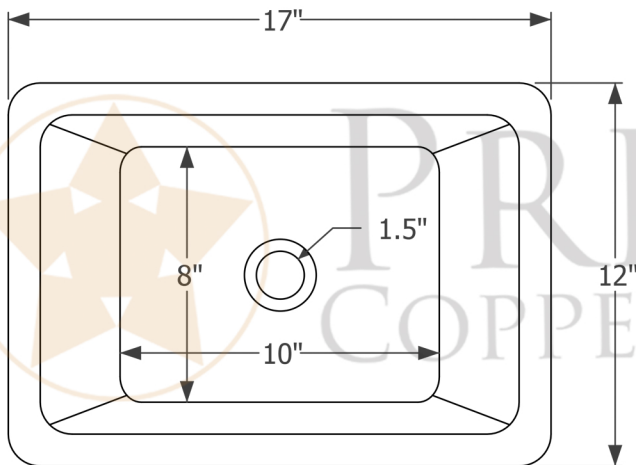

PREMIER
COPPER PRODUCTS

MODEL NUMBER: LRECPC

- Description: 17" Rectangle Under Counter Hammered Copper Bathroom Sink in Polished Copper
- Outer Dimension: 17" x 12" x 7"
- Inner Dimension: 15" x 10" x 7"
- Rim: 1" Flat Rim
- Drain Opening: 1.5"
- Finish: Polished Copper

CODE/STANDARD COMPLIANCE

* IAPMO/cUPC LISTED

THIS PRODUCT IS HAND CRAFTED, SMALL VARIANCES IN COLOR AND SIZE MAY OCCUR.
DO NOT MAKE ANY INSTALLATION CUTS UNTIL YOU RECEIVE YOUR ITEM(S).