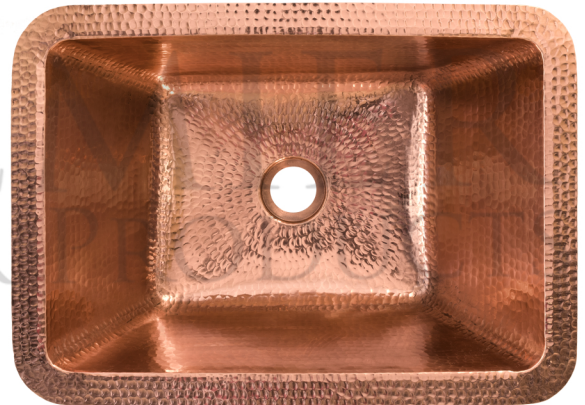

PREMIER
COPPER PRODUCTS

MODEL NUMBER: LRECPC

- Description: 17" Rectangle Under Counter Hammered Copper Bathroom Sink in Polished Copper
- Outer Dimension: 17" x 12" x 7"
- Inner Dimension: 15" x 10" x 7"
- Rim: 1" Flat Rim
- Drain Opening: 1.5"
- Finish: Polished Copper

CODE/STANDARD COMPLIANCE

* IAPMO/cUPC LISTED

THIS PRODUCT IS HAND CRAFTED, SMALL VARIANCES IN COLOR AND SIZE MAY OCCUR.
DO NOT MAKE ANY INSTALLATION CUTS UNTIL YOU RECEIVE YOUR ITEM(S).