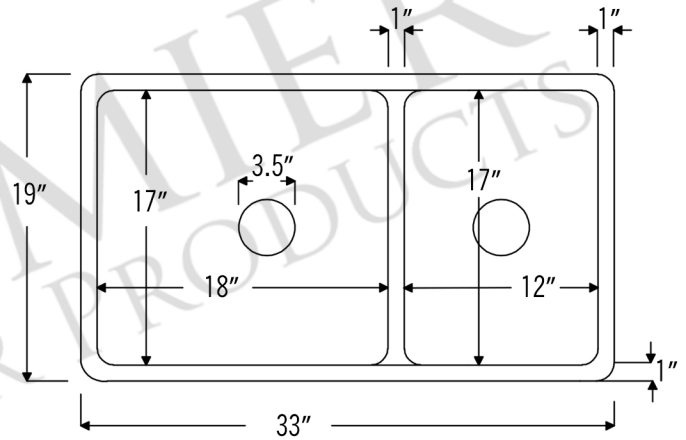

PACKAGE INCLUDES THE FOLLOWING ITEMS:

- * 33" Hammered Copper Kitchen 60/40 Double Basin Sink with Short 5" Divider (Model# K60DB33199-SD5)
- * 3.5" Garbage Disposal Drain w/ Basket / ORB Finish (Model# D-130ORB)
- * 3.5" Kitchen Basket Strainer Drain / ORB Finish (Model# D-132ORB)
- * Oil Rubbed Bronze Installation Silicone (Model# C900-ORB)
- * Copper Sink Wax (Model# W900-WAX)

* ORB: Oil Rubbed Bronze

SINK DETAILS (Model# K60DB33199-SD5)

- * 33" Hammered Copper Kitchen 60/40 Double Basin Sink with Short 5" Divider
- * Color: Oil Rubbed Bronze
- * Outer Dimension: 33" x 19" x 9"
- * Inner Dimension: Left: 18" x 17" x 9" | Right: 12" x 17" x 9"
- * Rim: 1"
- * Drain Opening: 3.5" Standard
- * Material Gauge: 14
- * CODE / STANDARD COMPLIANCE: IAPMO / cUPC LISTED

PACKAGE INCLUDES THE FOLLOWING ITEMS:

- * 33" Hammered Copper Kitchen Double Basin Sink with Short 5" Divider (Model# K60DB33199-SD5)
- * 3.5" Garbage Disposal Drain w/ Basket / ORB Finish (Model# D-130ORB)
- * 3.5" Kitchen Basket Strainer Drain / ORB Finish (Model# D-132ORB)
- * Oil Rubbed Bronze Installation Silicone (Model# C900-ORB)
- * Copper Sink Wax (Model# W900-WAX)

* ORB: Oil Rubbed Bronze

DRAIN #1 DETAILS (Model# D-130ORB)

- * 3.5" Deluxe Garbage Disposal Drain w/ Basket
- * Color: Oil Rubbed Bronze
- * Outer Dimension: 4.5" x 2.25"
- * Inner Dimension: 3.5"
- * Installation Type: Insinkerator Brand Compatible
- * Material: Brass
- * Prop 65 Compliant