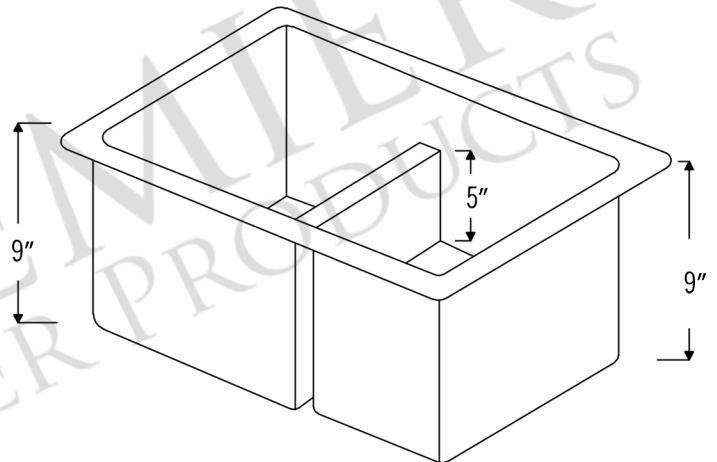

PACKAGE INCLUDES THE FOLLOWING ITEMS:

- * 33" Hammered Copper Kitchen 60/40 Double Basin Sink with Short 5" Divider (Model# K60DB33199-SD5)
- * 3.5" Garbage Disposal Drain w/ Basket / ORB Finish (Model# D-130ORB)
- * 3.5" Kitchen Basket Strainer Drain / ORB Finish (Model# D-132ORB)
- * Oil Rubbed Bronze Installation Silicone (Model# C900-ORB)
- * Copper Sink Wax (Model# W900-WAX)

* ORB: Oil Rubbed Bronze

SINK DETAILS (Model# K60DB33199-SD5)

- * 33" Hammered Copper Kitchen 60/40 Double Basin Sink with Short 5" Divider
- * Color: Oil Rubbed Bronze
- * Outer Dimension: 33" x 19" x 9"
- * Inner Dimension: Left: 18" x 17" x 9" | Right: 12" x 17" x 9"
- * Rim: 1"
- * Drain Opening: 3.5" Standard
- * Material Gauge: 14
- * CODE / STANDARD COMPLIANCE: IAPMO / cUPC LISTED

PACKAGE INCLUDES THE FOLLOWING ITEMS:

- * 33" Hammered Copper Kitchen Double Basin Sink with Short 5" Divider (Model# K60DB33199-SD5)
- * 3.5" Garbage Disposal Drain w/ Basket / ORB Finish (Model# D-130ORB)
- * 3.5" Kitchen Basket Strainer Drain / ORB Finish (Model# D-132ORB)
- * Oil Rubbed Bronze Installation Silicone (Model# C900-ORB)
- * Copper Sink Wax (Model# W900-WAX)

* ORB: Oil Rubbed Bronze

DRAIN #1 DETAILS (Model# D-130ORB)

- * 3.5" Deluxe Garbage Disposal Drain w/ Basket
- * Color: Oil Rubbed Bronze
- * Outer Dimension: 4.5" x 2.25"
- * Inner Dimension: 3.5"
- * Installation Type: Insinkerator Brand Compatible
- * Material: Brass
- * Prop 65 Compliant