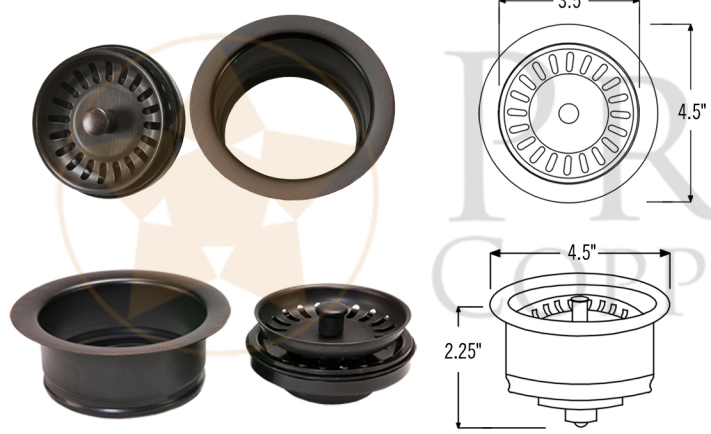

PACKAGE INCLUDES THE FOLLOWING ITEMS:

- * 33" Hammered Copper Kitchen 60/40 Double Basin Sink with Short 5" Divider (Model# K60DB33199-SD5)
- * 3.5" Garbage Disposal Drain w/ Basket / ORB Finish (Model# D-130ORB)
- * 3.5" Kitchen Basket Strainer Drain / ORB Finish (Model# D-132ORB)
- * Oil Rubbed Bronze Installation Silicone (Model# C900-ORB)
- * Copper Sink Wax (Model# W900-WAX)

* ORB: Oil Rubbed Bronze

SINK DETAILS (Model# K60DB33199-SD5)

- * 33" Hammered Copper Kitchen 60/40 Double Basin Sink with Short 5" Divider
- * Color: Oil Rubbed Bronze
- * Outer Dimension: 33" x 19" x 9"
- * Inner Dimension: Left: 18" x 17" x 9" | Right: 12" x 17" x 9"
- * Rim: 1"
- * Drain Opening: 3.5" Standard
- * Material Gauge: 14
- * CODE / STANDARD COMPLIANCE: IAPMO / cUPC LISTED

PACKAGE INCLUDES THE FOLLOWING ITEMS:

- * 33" Hammered Copper Kitchen Double Basin Sink with Short 5" Divider (Model# K60DB33199-SD5)
- * 3.5" Garbage Disposal Drain w/ Basket / ORB Finish (Model# D-130ORB)
- * 3.5" Kitchen Basket Strainer Drain / ORB Finish (Model# D-132ORB)
- * Oil Rubbed Bronze Installation Silicone (Model# C900-ORB)
- * Copper Sink Wax (Model# W900-WAX)

* ORB: Oil Rubbed Bronze

DRAIN #1 DETAILS (Model# D-130ORB)

- * 3.5" Deluxe Garbage Disposal Drain w/ Basket
- * Color: Oil Rubbed Bronze
- * Outer Dimension: 4.5" x 2.25"
- * Inner Dimension: 3.5"
- * Installation Type: Insinkerator Brand Compatible
- * Material: Brass
- * Prop 65 Compliant