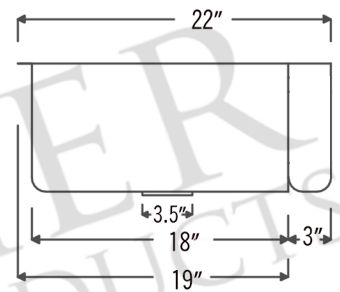

* ORB: Oil Rubbed Bronze

SINK DETAILS (Model# KATDB422210)

- * 42" Hammered Copper Kitchen Apron Triple Basin Sink
- * Color: Oil Rubbed Bronze
- * Outer Dimension: 42" x 22" x 10"
- * Inner Dimension: L: 15" x 19" x 10" / C: 8" x 16" x 8" / R: 15" x 19" x 10"
- * Rim: 1" Left, Right | 4" Back | 2" Apron Front
- * Faucet Mounting Area: 10" x 4"
- * Dividers: 1" Wide (Optimized)
- * Drain Opening: 3.5" Standard
- * Material Gauge: 14
- * CODE / STANDARD COMPLIANCE: IAPMO / cUPC LISTED