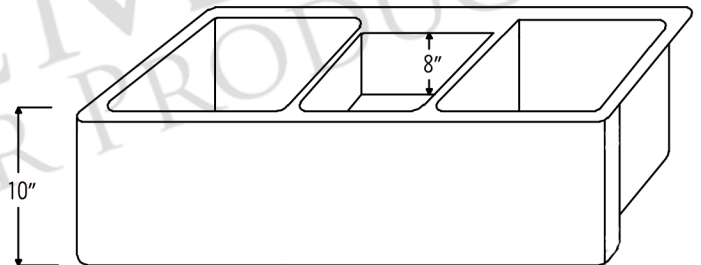

PACKAGE INCLUDES THE FOLLOWING ITEMS:

- * 42" Hammered Copper Kitchen Apron Triple Basin Sink (Model# KATDB422210)
- * 3.5" Garbage Disposal Drain w/ Basket / ORB Finish (Model# D-130ORB)
- * (2) - 3.5" Kitchen Basket Strainer Drain / ORB Finish (Model# D-132ORB)
- * Oil Rubbed Bronze Installation Silicone (Model# C900-ORB)
- * Copper Sink Wax (Model# W900-WAX)

* ORB: Oil Rubbed Bronze

SINK DETAILS (Model# KATDB422210)

- * 42" Hammered Copper Kitchen Apron Triple Basin Sink
- * Color: Oil Rubbed Bronze
- * Outer Dimension: 42" x 22" x 10"
- * Inner Dimension: L: 15" x 19" x 10" / C: 8" x 16" x 8" / R: 15" x 19" x 10"
- * Rim: 1" Left, Right | 4" Back | 2" Apron Front
- * Faucet Mounting Area: 10" x 4"
- * Dividers: 1" Wide (Optimized)
- * Drain Opening: 3.5" Standard
- * Material Gauge: 14
- * CODE / STANDARD COMPLIANCE: IAPMO / cUPC LISTED