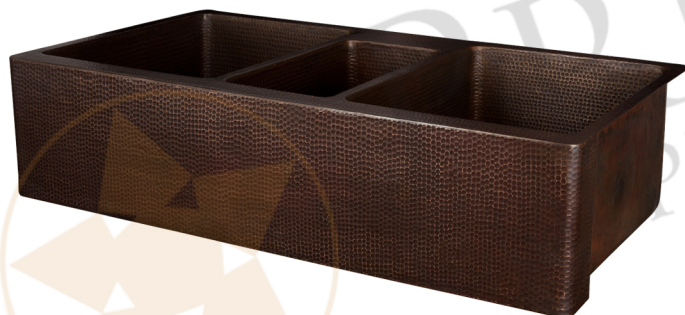

PACKAGE INCLUDES THE FOLLOWING ITEMS:

- * 42" Hammered Copper Kitchen Apron Triple Basin Sink (Model# KATDB422210)
- * 3.5" Garbage Disposal Drain w/ Basket / ORB Finish (Model# D-130ORB)
- * (2) - 3.5" Kitchen Basket Strainer Drain / ORB Finish (Model# D-132ORB)
- * Oil Rubbed Bronze Installation Silicone (Model# C900-ORB)
- * Copper Sink Wax (Model# W900-WAX)

* ORB: Oil Rubbed Bronze

SINK DETAILS (Model# KATDB422210)

- * 42" Hammered Copper Kitchen Apron Triple Basin Sink
- * Color: Oil Rubbed Bronze
- * Outer Dimension: 42" x 22" x 10"
- * Inner Dimension: L: 15" x 19" x 10" / C: 8" x 16" x 8" / R: 15" x 19" x 10"
- * Rim: 1" Left, Right | 4" Back | 2" Apron Front
- * Faucet Mounting Area: 10" x 4"
- * Dividers: 1" Wide (Optimized)
- * Drain Opening: 3.5" Standard
- * Material Gauge: 14
- * CODE / STANDARD COMPLIANCE: IAPMO / cUPC LISTED

* ORB: Oil Rubbed Bronze

DRAIN #1 DETAILS (Model# D-130ORB)

- * 3.5" Deluxe Garbage Disposal Drain w/ Basket
- * Color: Oil Rubbed Bronze
- * Outer Dimension: 4.5" x 2.25"
- * Inner Dimension: 3.5"
- * Installation Type: Insinkerator Brand Compatible
- * Material: Brass
- * Prop 65 Compliant