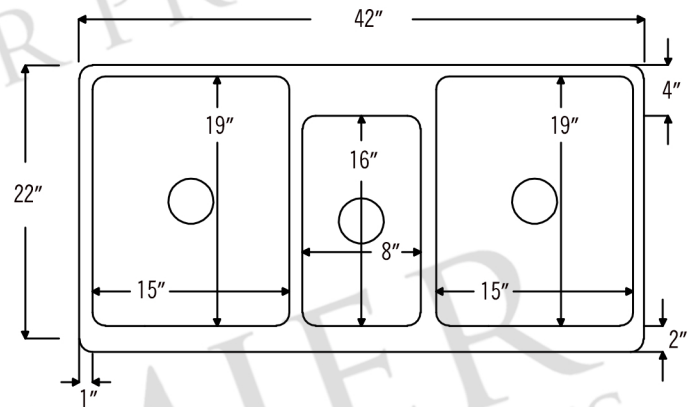

PACKAGE INCLUDES THE FOLLOWING ITEMS:

- * 42" Hammered Copper Kitchen Apron Triple Basin Sink (Model# KATDB422210)
- * 3.5" Garbage Disposal Drain w/ Basket / ORB Finish (Model# D-130ORB)
- * (2) - 3.5" Kitchen Basket Strainer Drain / ORB Finish (Model# D-132ORB)
- * Oil Rubbed Bronze Installation Silicone (Model# C900-ORB)
- * Copper Sink Wax (Model# W900-WAX)

* ORB: Oil Rubbed Bronze

SINK DETAILS (Model# KATDB422210)

- * 42" Hammered Copper Kitchen Apron Triple Basin Sink
- * Color: Oil Rubbed Bronze
- * Outer Dimension: 42" x 22" x 10"
- * Inner Dimension: L: 15" x 19" x 10" / C: 8" x 16" x 8" / R: 15" x 19" x 10"
- * Rim: 1" Left, Right | 4" Back | 2" Apron Front
- * Faucet Mounting Area: 10" x 4"
- * Dividers: 1" Wide (Optimized)
- * Drain Opening: 3.5" Standard
- * Material Gauge: 14
- * CODE / STANDARD COMPLIANCE: IAPMO / cUPC LISTED

* ORB: Oil Rubbed Bronze

DRAIN #1 DETAILS (Model# D-130ORB)

- * 3.5" Deluxe Garbage Disposal Drain w/ Basket
- * Color: Oil Rubbed Bronze
- * Outer Dimension: 4.5" x 2.25"
- * Inner Dimension: 3.5"
- * Installation Type: Insinkerator Brand Compatible
- * Material: Brass
- * Prop 65 Compliant

DRAIN #2 & #3 DETAILS (Model# D-132ORB)

- * 3.5" Kitchen, Prep, Bar Basket Strainer Drain
- * Color: Oil Rubbed Bronze
- * Outer Dimension: 4.5" x 3"
- * Inner Dimension: 3.5"
- * Installation Type: Compression
- * Material: Brass/PVC
- * Prop 65 Compliant