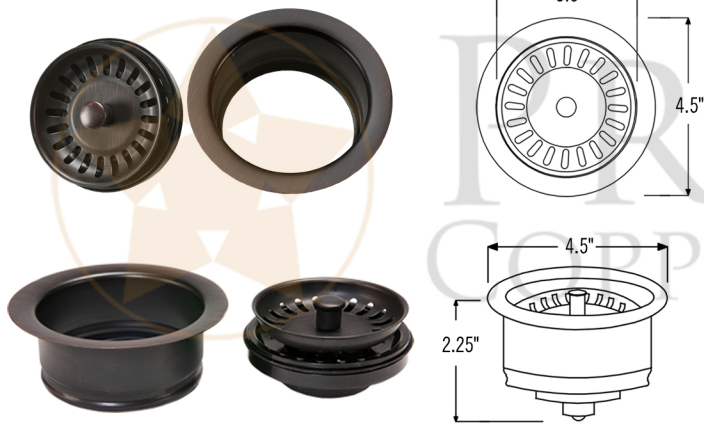

PACKAGE INCLUDES THE FOLLOWING ITEMS:

- * 42" Hammered Copper Kitchen Apron Triple Basin Sink (Model# KATDB422210)
- * 3.5" Garbage Disposal Drain w/ Basket / ORB Finish (Model# D-130ORB)
- * (2) - 3.5" Kitchen Basket Strainer Drain / ORB Finish (Model# D-132ORB)
- * Oil Rubbed Bronze Installation Silicone (Model# C900-ORB)
- * Copper Sink Wax (Model# W900-WAX)

* ORB: Oil Rubbed Bronze

SINK DETAILS (Model# KATDB422210)

- * 42" Hammered Copper Kitchen Apron Triple Basin Sink
- * Color: Oil Rubbed Bronze
- * Outer Dimension: 42" x 22" x 10"
- * Inner Dimension: L: 15" x 19" x 10" / C: 8" x 16" x 8" / R: 15" x 19" x 10"
- * Rim: 1" Left, Right | 4" Back | 2" Apron Front
- * Faucet Mounting Area: 10" x 4"
- * Dividers: 1" Wide (Optimized)
- * Drain Opening: 3.5" Standard
- * Material Gauge: 14
- * CODE / STANDARD COMPLIANCE: IAPMO / cUPC LISTED

* ORB: Oil Rubbed Bronze

DRAIN #1 DETAILS (Model# D-130ORB)

- * 3.5" Deluxe Garbage Disposal Drain w/ Basket
- * Color: Oil Rubbed Bronze
- * Outer Dimension: 4.5" x 2.25"
- * Inner Dimension: 3.5"
- * Installation Type: Insinkerator Brand Compatible
- * Material: Brass
- * Prop 65 Compliant