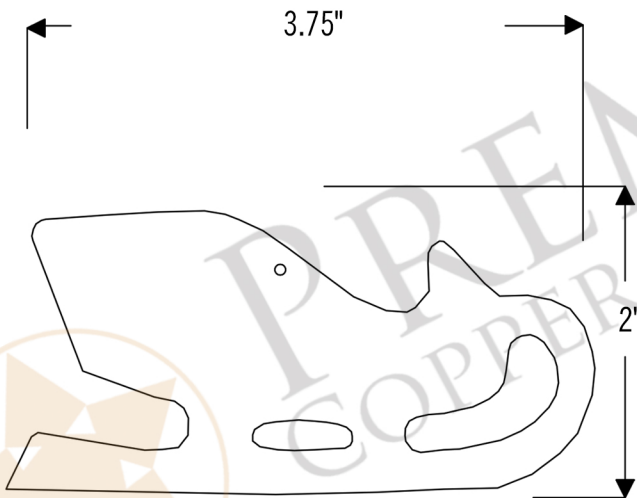

PREMIER  
COPPER PRODUCTS

MODEL NUMBER: CCOSL\_PKG3

- \* Description: Hand Hammered Copper Sleigh Christmas Ornaments
- \* Outer Dimension: 3.75" x 2"
- \* Finish: Oil Rubbed Bronze
- \* Quantity: 3
- \* Note: Includes Copper Hooks

THIS PRODUCT IS HAND CRAFTED, SMALL VARIANCES IN COLOR AND SIZE MAY OCCUR.