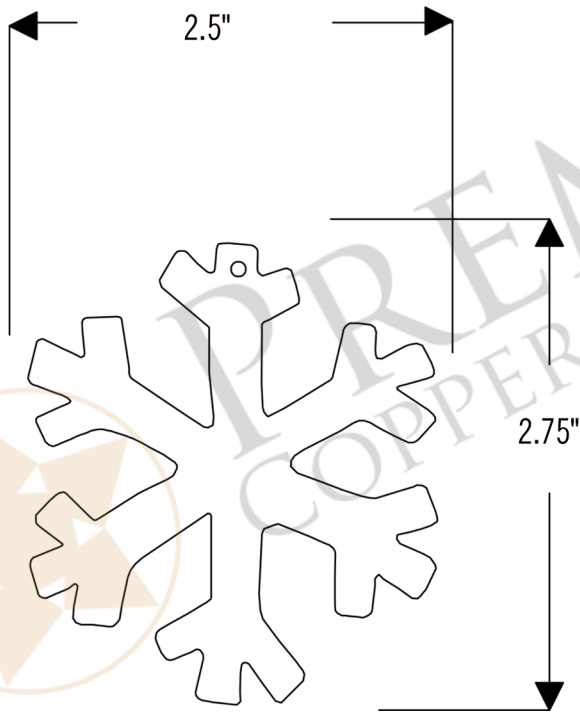

PREMIER
COPPER PRODUCTS

MODEL NUMBER: CCOSF_PKG6

- * Description: Hand Hammered Copper Snowflake Christmas Ornaments
- * Outer Dimension: 2.5" x 2.75"
- * Finish: Oil Rubbed Bronze
- * Quantity: 6
- * Note: Includes Copper Hooks

THIS PRODUCT IS HAND CRAFTED, SMALL VARIANCES IN COLOR AND SIZE MAY OCCUR.