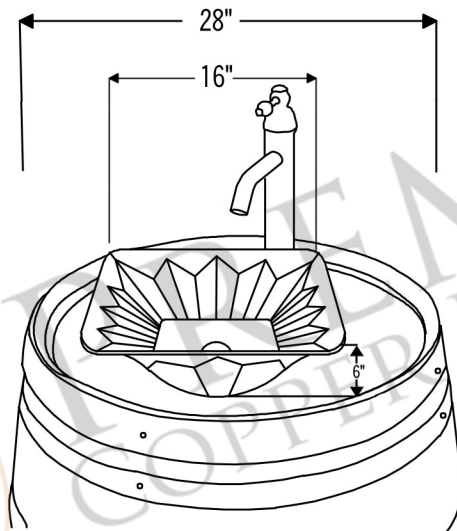

PACKAGE INCLUDES THE FOLLOWING ITEMS:

- * Wine Barrel Vanity / Whiskey Finish
- * Square Feathered Vessel Hammered Copper Sink / ORB Finish (Model # VS16FDB)
- * Single Handle Bathroom Vessel Faucet / ORB Finish (Model # B-VF01ORB)
- * 1.5" Non Overflow Teardrop Grid Drain / ORB Finish (Model# D-207ORB)
- * Copper Sink Wax (Model# W900-WAX)
- * Neutral Cure Copper Sink Installation Silicone (Model# C900-ORB)

* ORB: Oil Rubbed Bronze

Page 1 of 2

PACKAGE INCLUDES THE FOLLOWING ITEMS:

- * Wine Barrel Vanity / Cabernet Finish
- * Square Feathered Vessel Hammered Copper Sink / ORB Finish (Model # VS16FDB)
- * Single Handle Bathroom Vessel Faucet / ORB Finish (Model # B-VF01ORB)
- * 1.5" Non Overflow Teardrop Grid Drain / ORB Finish (Model# D-207ORB)
- * Copper Sink Wax (Model# W900-WAX)
- * Neutral Cure Copper Sink Installation Silicone (Model# C900-ORB)

* ORB: Oil Rubbed Bronze

COPPER SINK DETAILS (Model# VS16FDB)

- * Description: Square Feathered Vessel Hammered Copper Sink
- * Outer Dimensions: 16" x 16" x 6"
- * Inner Dimensions: 16" x 16" x 6"
- * Drain Opening Size: 1.5"
- * Codes/Standards: IAPMO / cUPC Listed

- * Description: Neutral Cure Copper Sink Installation Silicone
- * Color: Oil Rubbed Bronze
- * Size: 4.7oz

FAUCET DETAILS (Model# B-VF01ORB)

- * Description: Single Handle Bathroom Vessel Faucet
- * Color: Oil Rubbed Bronze
- * Material: Solid Brass Construction
- * Ceramic Disc Cartridges
- * Height: 14.88"
- * Codes/Standards: ASME A112.18.1/CSA B125.1, NSF/ANSI 61, California Lead Plumbing Law, ADA Compliant