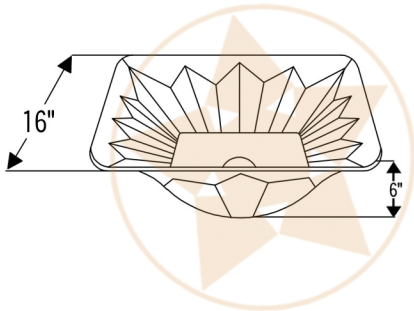

* ORB: Oil Rubbed Bronze

Page 1 of 2

PACKAGE INCLUDES THE FOLLOWING ITEMS:

- * Wine Barrel Vanity / Cabernet Finish
- * Square Feathered Vessel Hammered Copper Sink / ORB Finish (Model # VS16FDB)
- * Single Handle Bathroom Vessel Faucet / ORB Finish (Model # B-VF01ORB)
- * 1.5" Non Overflow Teardrop Grid Drain / ORB Finish (Model# D-207ORB)
- * Copper Sink Wax (Model# W900-WAX)
- * Neutral Cure Copper Sink Installation Silicone (Model# C900-ORB)

* ORB: Oil Rubbed Bronze

COPPER SINK DETAILS (Model# VS16FDB)

- * Description: Square Feathered Vessel Hammered Copper Sink
- * Outer Dimensions: 16" x 16" x 6"
- * Inner Dimensions: 16" x 16" x 6"
- * Drain Opening Size: 1.5"
- * Codes/Standards: IAPMO / cUPC Listed

DRAIN DETAILS (Model# D-207ORB)

- * Description: 1.5" Non-Overflow Grid Bathroom Sink Drain
- * Design: Teardrop Grid
- * Upper Flange Dimension: 2"
- * Material: Solid Brass

SILICONE DETAILS (Model# C900-ORB)

- * Description: Neutral Cure Copper Sink Installation Silicone
- * Color: Oil Rubbed Bronze
- * Size: 4.7oz

FAUCET DETAILS (Model# B-VF01ORB)

- * Description: Single Handle Bathroom Vessel Faucet
- * Color: Oil Rubbed Bronze
- * Material: Solid Brass Construction
- * Ceramic Disc Cartridges
- * Height: 14.88"
- * Codes/Standards: ASME A112.18.1/CSA B125.1, NSF/ANSI 61, California Lead Plumbing Law, ADA Compliant