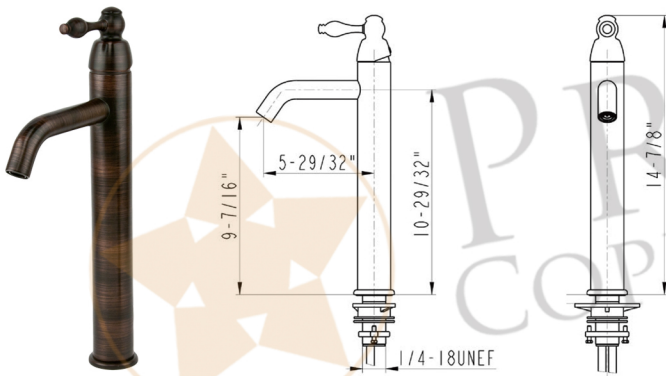

PACKAGE INCLUDES THE FOLLOWING ITEMS:

- * Wine Barrel Vanity / Whiskey Finish
- * Square Feathered Vessel Hammered Copper Sink / ORB Finish (Model # VS16FDB)
- * Single Handle Bathroom Vessel Faucet / ORB Finish (Model # B-VF01ORB)
- * 1.5" Non Overflow Teardrop Grid Drain / ORB Finish (Model# D-207ORB)
- * Copper Sink Wax (Model# W900-WAX)
- * Neutral Cure Copper Sink Installation Silicone (Model# C900-ORB)

* ORB: Oil Rubbed Bronze

COPPER SINK DETAILS (Model# VS16FDB)

- * Description: Square Feathered Vessel Hammered Copper Sink
- * Outer Dimensions: 16" x 16" x 6"
- * Inner Dimensions: 16" x 16" x 6"
- * Drain Opening Size: 1.5"
- * Codes/Standards: IAPMO / cUPC Listed

DRAIN DETAILS (Model# D-207ORB)

- * Description: 1.5" Non-Overflow Grid Bathroom Sink Drain
- * Design: Teardrop Grid
- * Upper Flange Dimension: 2"
- * Material: Solid Brass

SILICONE DETAILS (Model# C900-ORB)

- * Description: Neutral Cure Copper Sink Installation Silicone
- * Color: Oil Rubbed Bronze
- * Size: 4.7oz

FAUCET DETAILS (Model# B-VF01ORB)

- * Description: Single Handle Bathroom Vessel Faucet
- * Color: Oil Rubbed Bronze
- * Material: Solid Brass Construction
- * Ceramic Disc Cartridges
- * Height: 14.88"
- * Codes/Standards: ASME A112.18.1/CSA B125.1, NSF/ANSI 61, California Lead Plumbing Law, ADA Compliant