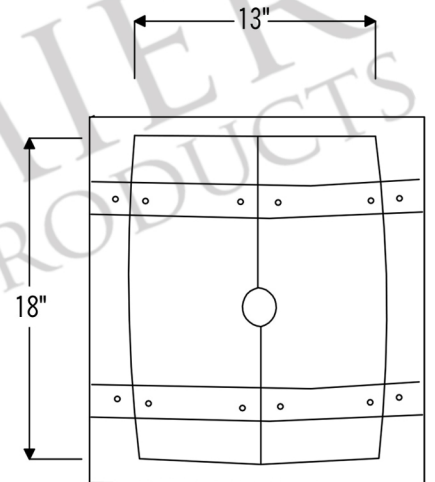

PACKAGE INCLUDES THE FOLLOWING ITEMS:

- Wine Barrel Vanity / Whiskey Finish
- Square Feathered Vessel Hammered Copper Sink / ORB Finish (Model # VS16FDB)
- Single Handle Bathroom Vessel Faucet / ORB Finish (Model # B-VF01ORB)
- 1.5" Non Overflow Teardrop Grid Drain / ORB Finish (Model# D-207ORB)
- Copper Sink Wax (Model# W900-WAX)
- Neutral Cure Copper Sink Installation Silicone (Model# C900-ORB)

* ORB: Oil Rubbed Bronze

Page 1 of 2