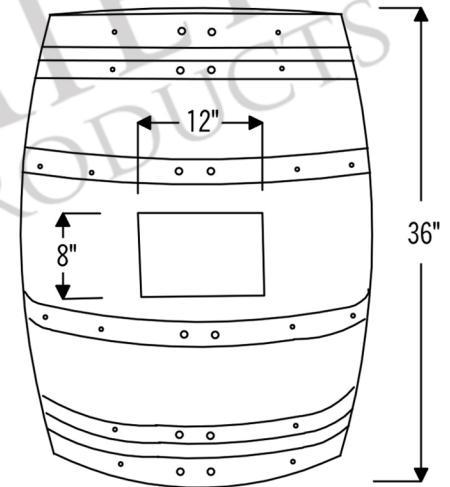

PACKAGE INCLUDES THE FOLLOWING ITEMS:

- Wine Barrel Vanity / Whiskey Finish
- Square Feathered Vessel Hammered Copper Sink / ORB Finish (Model # VS16FDB)
- Single Handle Bathroom Vessel Faucet / ORB Finish (Model # B-VF01ORB)
- 1.5" Non Overflow Teardrop Grid Drain / ORB Finish (Model# D-207ORB)
- Copper Sink Wax (Model# W900-WAX)
- Neutral Cure Copper Sink Installation Silicone (Model# C900-ORB)

* ORB: Oil Rubbed Bronze

Page 1 of 2