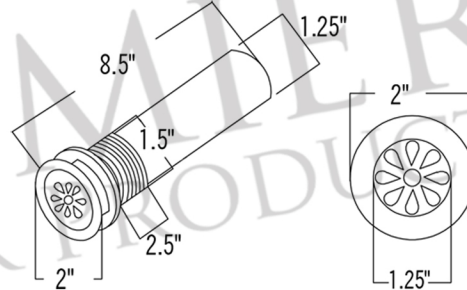

* ORB: Oil Rubbed Bronze

COPPER SINK DETAILS (Model# VS16FDB)

- * Description: Square Feathered Vessel Hammered Copper Sink
- * Outer Dimensions: 16" x 16" x 6"
- * Inner Dimensions: 16" x 16" x 6"
- * Drain Opening Size: 1.5"
- * Codes/Standards: IAPMO / cUPC Listed

DRAIN DETAILS (Model# D-207ORB)

- * Description: 1.5" Non-Overflow Grid Bathroom Sink Drain
- * Design: Teardrop Grid
- * Upper Flange Dimension: 2"
- * Material: Solid Brass

SILICONE DETAILS (Model# C900-ORB)

- * Description: Neutral Cure Copper Sink Installation Silicone
- * Color: Oil Rubbed Bronze
- * Size: 4.7oz

FAUCET DETAILS (Model# B-VF01ORB)

- * Description: Single Handle Bathroom Vessel Faucet
- * Color: Oil Rubbed Bronze
- * Material: Solid Brass Construction
- * Ceramic Disc Cartridges
- * Height: 14.88"
- * Codes/Standards: ASME A112.18.1/CSA B125.1, NSF/ANSI 61, California Lead Plumbing Law, ADA Compliant