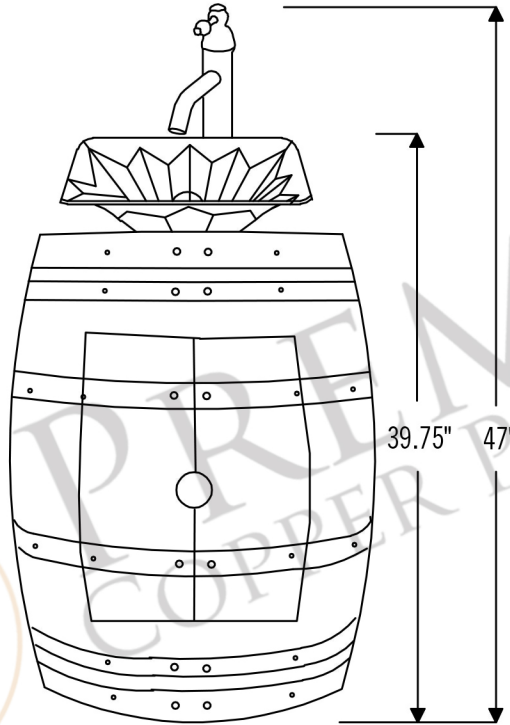

PACKAGE INCLUDES THE FOLLOWING ITEMS:

- Wine Barrel Vanity / Whiskey Finish
- Square Feathered Vessel Hammered Copper Sink / ORB Finish (Model # VS16FDB)
- Single Handle Bathroom Vessel Faucet / ORB Finish (Model # B-VF01ORB)
- 1.5" Non Overflow Teardrop Grid Drain / ORB Finish (Model# D-207ORB)
- Copper Sink Wax (Model# W900-WAX)
- Neutral Cure Copper Sink Installation Silicone (Model# C900-ORB)

* ORB: Oil Rubbed Bronze

Page 1 of 2