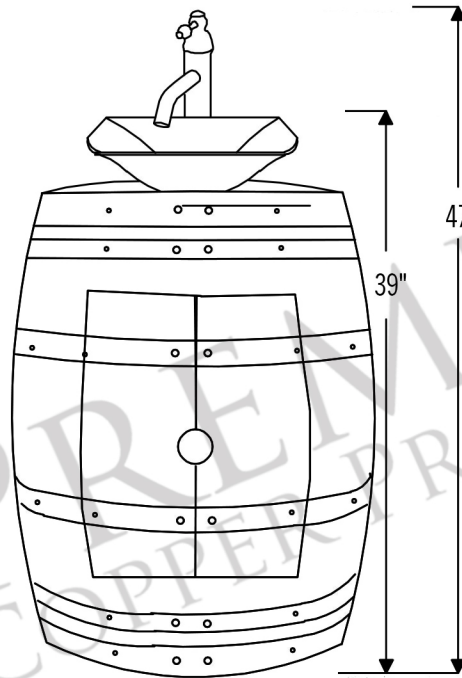

PACKAGE INCLUDES THE FOLLOWING ITEMS:

- Wine Barrel Vanity / Whiskey Finish
- Square Vessel Hammered Copper Sink / ORB Finish (Model # VSQ14BDB)
- Single Handle Bathroom Vessel Faucet / ORB Finish (Model # B-VF01ORB)
- 1.5" Non Overflow Teardrop Grid Drain / ORB Finish (Model# D-207ORB)
- Copper Sink Wax (Model# W900-WAX)
- Neutral Cure Copper Sink Installation Silicone (Model# C900-ORB)

* ORB: Oil Rubbed Bronze