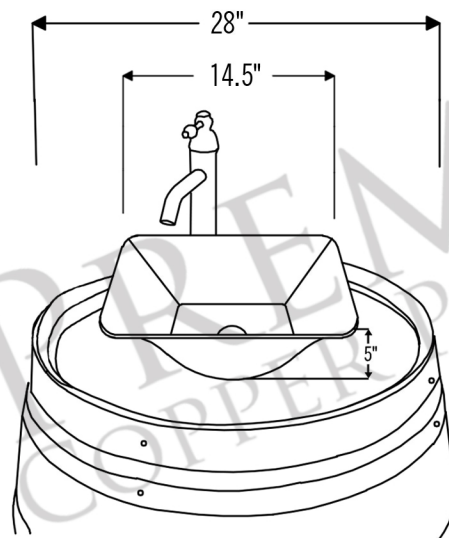

PACKAGE INCLUDES THE FOLLOWING ITEMS:

- Wine Barrel Vanity / Whiskey Finish
- Square Vessel Hammered Copper Sink / ORB Finish (Model # VSQ14BDB)
- Single Handle Bathroom Vessel Faucet / ORB Finish (Model # B-VF01ORB)
- 1.5" Non Overflow Teardrop Grid Drain / ORB Finish (Model# D-207ORB)
- Copper Sink Wax (Model# W900-WAX)
- Neutral Cure Copper Sink Installation Silicone (Model# C900-ORB)

* ORB: Oil Rubbed Bronze