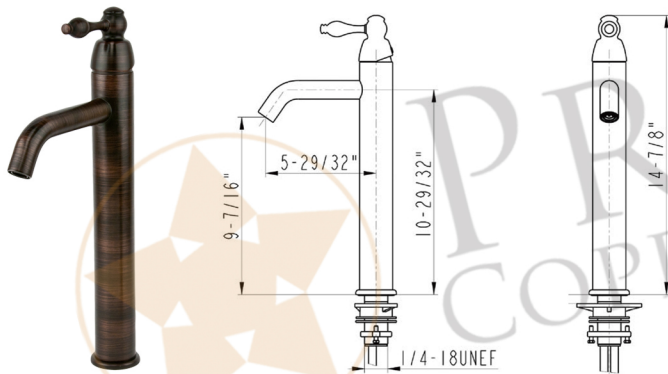

* ORB: Oil Rubbed Bronze

PACKAGE INCLUDES THE FOLLOWING ITEMS:

- * Wine Barrel Vanity / Whiskey Finish
- * Square Vessel Hammered Copper Sink / ORB Finish (Model # VSQ14BDB)
- * Single Handle Bathroom Vessel Faucet / ORB Finish (Model # B-VF01ORB)
- * 1.5" Non Overflow Teardrop Grid Drain / ORB Finish (Model# D-207ORB)
- * Copper Sink Wax (Model# W900-WAX)
- * Neutral Cure Copper Sink Installation Silicone (Model# C900-ORB)

* ORB: Oil Rubbed Bronze

COPPER SINK DETAILS (Model# VSQ14BDB)

- * Description: Square Vessel Hammered Copper Sink
- * Outer Dimensions: 14.5" x 14.5" x 5"
- * Inner Dimensions: 14.5" x 14.5" x 5"
- * Drain Opening Size: 1.5"
- * Codes/Standards: IAPMO / cUPC Listed

DRAIN DETAILS (Model# D-207ORB)

- * Description: 1.5" Non-Overflow Grid Bathroom Sink Drain
- * Design: Teardrop Grid
- * Upper Flange Dimension: 2"
- * Material: Solid Brass

FAUCET DETAILS (Model# B-VF01ORB)

- * Description: Single Handle Bathroom Vessel Faucet
- * Color: Oil Rubbed Bronze
- * Material: Solid Brass Construction
- * Ceramic Disc Cartridges
- * Height: 14.88"
- * Codes/Standards: ASME A112.18.1/CSA B125.1, NSF/ANSI 61, California Lead Plumbing Law, ADA Compliant