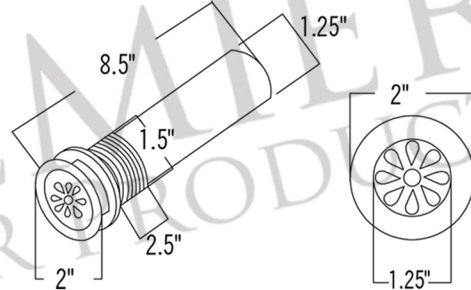

* ORB: Oil Rubbed Bronze

COPPER SINK DETAILS (Model# VSQ14BDB)

- * Description: Square Vessel Hammered Copper Sink
- * Outer Dimensions: 14.5" x 14.5" x 5"
- * Inner Dimensions: 14.5" x 14.5" x 5"
- * Drain Opening Size: 1.5"
- * Codes/Standards: IAPMO / cUPC Listed

DRAIN DETAILS (Model# D-207ORB)

- * Description: 1.5" Non-Overflow Grid Bathroom Sink Drain
- * Design: Teardrop Grid
- * Upper Flange Dimension: 2"
- * Material: Solid Brass

FAUCET DETAILS (Model# B-VF01ORB)

- * Description: Single Handle Bathroom Vessel Faucet
- * Color: Oil Rubbed Bronze
- * Material: Solid Brass Construction
- * Ceramic Disc Cartridges
- * Height: 14.88"
- * Codes/Standards: ASME A112.18.1/CSA B125.1, NSF/ANSI 61, California Lead Plumbing Law, ADA Compliant