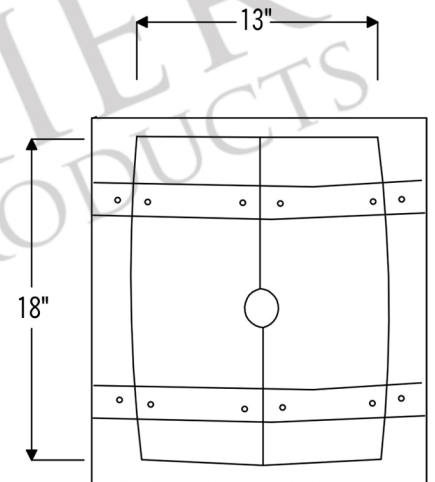

PACKAGE INCLUDES THE FOLLOWING ITEMS:

- Wine Barrel Vanity / Whiskey Finish
- Square Vessel Hammered Copper Sink / ORB Finish (Model # VSQ14BDB)
- Single Handle Bathroom Vessel Faucet / ORB Finish (Model # B-VF01ORB)
- 1.5" Non Overflow Teardrop Grid Drain / ORB Finish (Model# D-207ORB)
- Copper Sink Wax (Model# W900-WAX)
- Neutral Cure Copper Sink Installation Silicone (Model# C900-ORB)

* ORB: Oil Rubbed Bronze