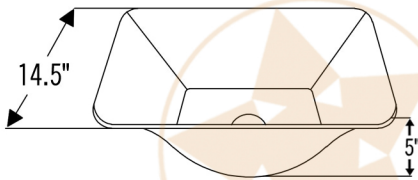

* ORB: Oil Rubbed Bronze

COPPER SINK DETAILS (Model# VSQ14BDB)

- * Description: Square Vessel Hammered Copper Sink
- * Outer Dimensions: 14.5" x 14.5" x 5"
- * Inner Dimensions: 14.5" x 14.5" x 5"
- * Drain Opening Size: 1.5"
- * Codes/Standards: IAPMO / cUPC Listed