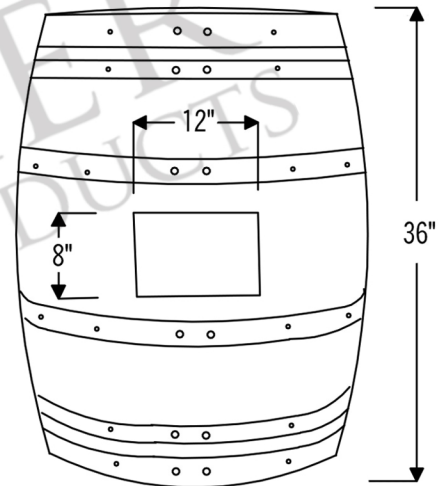

PACKAGE INCLUDES THE FOLLOWING ITEMS:

- Wine Barrel Vanity / Whiskey Finish
- Square Vessel Hammered Copper Sink / ORB Finish (Model # VSQ14BDB)
- Single Handle Bathroom Vessel Faucet / ORB Finish (Model # B-VF01ORB)
- 1.5" Non Overflow Teardrop Grid Drain / ORB Finish (Model# D-207ORB)
- Copper Sink Wax (Model# W900-WAX)
- Neutral Cure Copper Sink Installation Silicone (Model# C900-ORB)

* ORB: Oil Rubbed Bronze