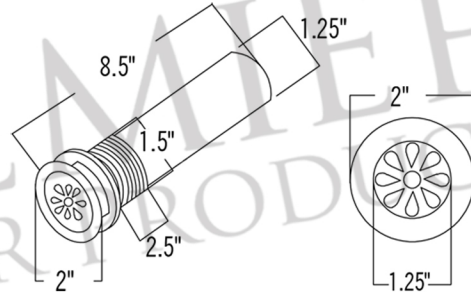

### PACKAGE INCLUDES THE FOLLOWING ITEMS:

- \* Wine Barrel Vanity / Whiskey Finish
- \* Oval Bucket Vessel Hammered Copper Sink / ORB Finish (Model # VOB16DB)
- \* Single Handle Bathroom Vessel Faucet / ORB Finish (Model # B-VF01ORB)
- \* 1.5" Non Overflow Teardrop Grid Drain / ORB Finish (Model# D-207ORB)
- \* Copper Sink Wax (Model# W900-WAX)
- \* Neutral Cure Copper Sink Installation Silicone (Model# C900-ORB)

### COPPER SINK DETAILS (Model# VOB16DB)

- \* Description: Oval Bucket Vessel Hammered Copper Sink with Handles
- \* Outer Dimensions: 19" x 12.5" x 7.25"
- \* Inner Dimensions: 15.5" x 12" x 7.25"
- \* Rim: Wire Rim
- \* Drain Opening Size: 1.5"
- \* Codes/Standards: IAPMO / cUPC Listed

### DRAIN DETAILS (Model# D-207ORB)

- \* Description: 1.5" Non-Overflow Grid Bathroom Sink Drain
- \* Design: Teardrop Grid
- \* Upper Flange Dimension: 2"
- \* Material: Solid Brass

### FAUCET DETAILS (Model# B-VF01ORB)

- \* Description: Single Handle Bathroom Vessel Faucet
- \* Color: Oil Rubbed Bronze
- \* Material: Solid Brass Construction
- \* Ceramic Disc Cartridges
- \* Height: 14.88"
- \* Codes/Standards: ASME A112.18.1/CSA B125.1, NSF/ANSI 61, California Lead Plumbing Law, ADA Compliant