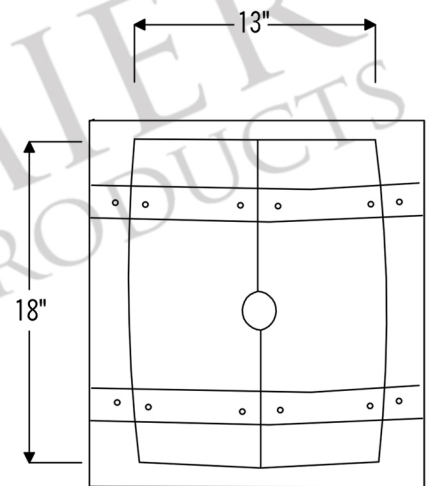

PACKAGE INCLUDES THE FOLLOWING ITEMS:

- Wine Barrel Vanity / Whiskey Finish
- Oval Bucket Vessel Hammered Copper Sink / ORB Finish (Model # VOB16DB)
- Single Handle Bathroom Vessel Faucet / ORB Finish (Model # B-VF01ORB)
- 1.5" Non Overflow Teardrop Grid Drain / ORB Finish (Model# D-207ORB)
- Copper Sink Wax (Model# W900-WAX)
- Neutral Cure Copper Sink Installation Silicone (Model# C900-ORB)

* ORB: Oil Rubbed Bronze