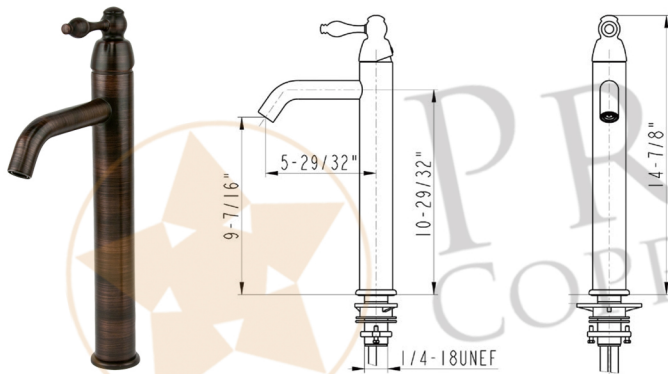

### PACKAGE INCLUDES THE FOLLOWING ITEMS:

- \* Wine Barrel Vanity / Whiskey Finish
- \* Oval Bucket Vessel Hammered Copper Sink / ORB Finish (Model # VOB16DB)
- \* Single Handle Bathroom Vessel Faucet / ORB Finish (Model # B-VF01ORB)
- \* 1.5" Non Overflow Teardrop Grid Drain / ORB Finish (Model# D-207ORB)
- \* Copper Sink Wax (Model# W900-WAX)
- \* Neutral Cure Copper Sink Installation Silicone (Model# C900-ORB)

### COPPER SINK DETAILS (Model# VOB16DB)

- \* Description: Oval Bucket Vessel Hammered Copper Sink with Handles
- \* Outer Dimensions: 19" x 12.5" x 7.25"
- \* Inner Dimensions: 15.5" x 12" x 7.25"
- \* Rim: Wire Rim
- \* Drain Opening Size: 1.5"
- \* Codes/Standards: IAPMO / cUPC Listed

### DRAIN DETAILS (Model# D-207ORB)

- \* Description: 1.5" Non-Overflow Grid Bathroom Sink Drain
- \* Design: Teardrop Grid
- \* Upper Flange Dimension: 2"
- \* Material: Solid Brass

### FAUCET DETAILS (Model# B-VF01ORB)

- \* Description: Single Handle Bathroom Vessel Faucet
- \* Color: Oil Rubbed Bronze
- \* Material: Solid Brass Construction
- \* Ceramic Disc Cartridges
- \* Height: 14.88"
- \* Codes/Standards: ASME A112.18.1/CSA B125.1, NSF/ANSI 61, California Lead Plumbing Law, ADA Compliant