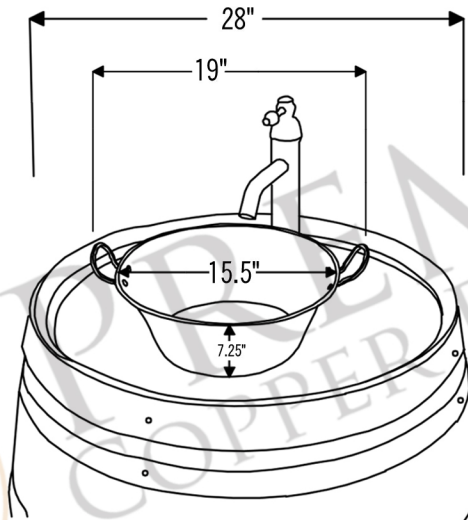

PACKAGE INCLUDES THE FOLLOWING ITEMS:

- Wine Barrel Vanity / Whiskey Finish
- Oval Bucket Vessel Hammered Copper Sink / ORB Finish (Model # VOB16DB)
- Single Handle Bathroom Vessel Faucet / ORB Finish (Model # B-VF01ORB)
- 1.5" Non Overflow Teardrop Grid Drain / ORB Finish (Model# D-207ORB)
- Copper Sink Wax (Model# W900-WAX)
- Neutral Cure Copper Sink Installation Silicone (Model# C900-ORB)

* ORB: Oil Rubbed Bronze