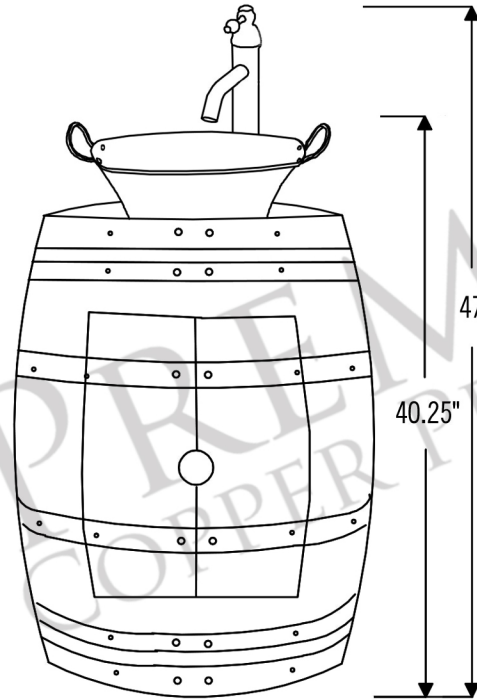

PACKAGE INCLUDES THE FOLLOWING ITEMS:

- Wine Barrel Vanity / Whiskey Finish
- Oval Bucket Vessel Hammered Copper Sink / ORB Finish (Model # VOB16DB)
- Single Handle Bathroom Vessel Faucet / ORB Finish (Model # B-VF01ORB)
- 1.5" Non Overflow Teardrop Grid Drain / ORB Finish (Model# D-207ORB)
- Copper Sink Wax (Model# W900-WAX)
- Neutral Cure Copper Sink Installation Silicone (Model# C900-ORB)

* ORB: Oil Rubbed Bronze