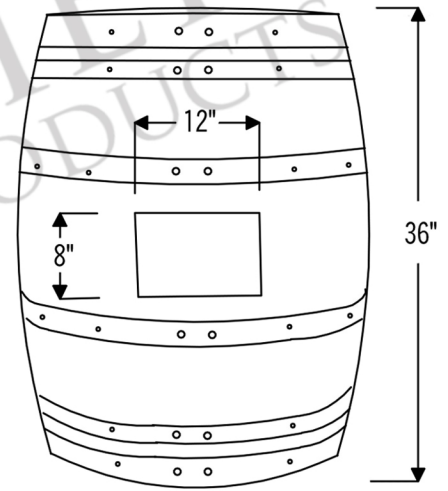

PACKAGE INCLUDES THE FOLLOWING ITEMS:

- Wine Barrel Vanity / Whiskey Finish
- Oval Bucket Vessel Hammered Copper Sink / ORB Finish (Model # VOB16DB)
- Single Handle Bathroom Vessel Faucet / ORB Finish (Model # B-VF01ORB)
- 1.5" Non Overflow Teardrop Grid Drain / ORB Finish (Model# D-207ORB)
- Copper Sink Wax (Model# W900-WAX)
- Neutral Cure Copper Sink Installation Silicone (Model# C900-ORB)

* ORB: Oil Rubbed Bronze