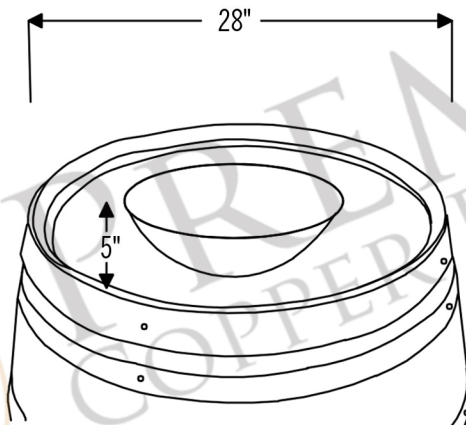

PACKAGE INCLUDES THE FOLLOWING ITEMS:

- * Wine Barrel Vanity / Whiskey Finish
- * Medium Round Wired Rimmed Vessel Hammered Copper Sink / ORB Finish (Model # VR15WDB)
- * 1.5" Non Overflow Teardrop Grid Drain / ORB Finish (Model# D-207ORB)
- * Copper Sink Wax (Model# W900-WAX)
- * Neutral Cure Copper Sink Installation Silicone (Model# C900-ORB)

* ORB: Oil Rubbed Bronze

PACKAGE INCLUDES THE FOLLOWING ITEMS:

- * Wine Barrel Vanity / Whiskey Finish
- * Medium Round Wired Rimmed Vessel Hammered Copper Sink / ORB Finish (Model # VR15WDB)
- * 1.5" Non Overflow Teardrop Grid Drain / ORB Finish (Model# D-207ORB)
- * Copper Sink Wax (Model# W900-WAX)
- * Neutral Cure Copper Sink Installation Silicone (Model# C900-ORB)

* ORB: Oil Rubbed Bronze

COPPER SINK DETAILS (Model# VR15WDB)

- * Description: Medium Round Wired Rimmed Vessel Hammered Copper Sink
- * Outer Dimensions: 15" x 5"
- * Inner Dimensions: 15" x 5"
- * Drain Opening Size: 1.5"
- * Rim: Wire
- * Codes/Standards: IAPMO / cUPC Listed

SILICONE DETAILS (Model# C900-ORB)

- * Description: Neutral Cure Copper Sink Installation Silicone
- * Color: Oil Rubbed Bronze
- * Size: 4.7oz

DRAIN DETAILS (Model# D-207ORB)

- * Description: 1.5" Non-Overflow Grid Bathroom Sink Drain
- * Design: Teardrop Grid
- * Upper Flange Dimension: 2"
- * Material: Solid Brass