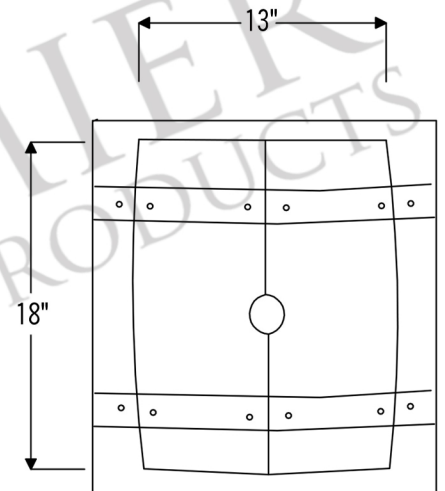

PACKAGE INCLUDES THE FOLLOWING ITEMS:

- Wine Barrel Vanity / Whiskey Finish
- Medium Round Wired Rimmed Vessel Hammered Copper Sink / ORB Finish (Model # VR15WDB)
- 1.5" Non Overflow Teardrop Grid Drain / ORB Finish (Model# D-207ORB)
- Copper Sink Wax (Model# W900-WAX)
- Neutral Cure Copper Sink Installation Silicone (Model# C900-ORB)

* ORB: Oil Rubbed Bronze