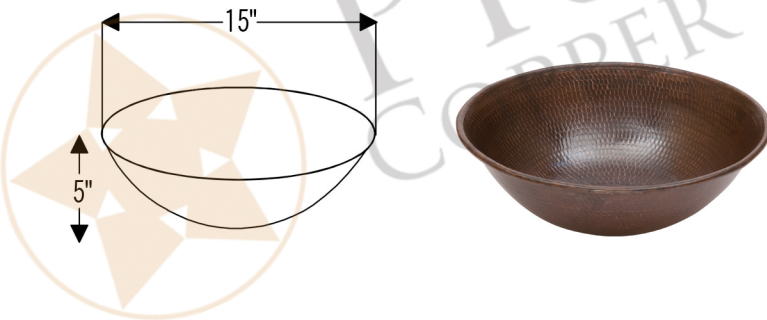

* ORB: Oil Rubbed Bronze

PACKAGE INCLUDES THE FOLLOWING ITEMS:

- * Wine Barrel Vanity / Whiskey Finish
- * Medium Round Wired Rimmed Vessel Hammered Copper Sink / ORB Finish (Model # VR15WDB)
- * 1.5" Non Overflow Teardrop Grid Drain / ORB Finish (Model# D-207ORB)
- * Copper Sink Wax (Model# W900-WAX)
- * Neutral Cure Copper Sink Installation Silicone (Model# C900-ORB)

* ORB: Oil Rubbed Bronze

COPPER SINK DETAILS (Model# VR15WDB)

- * Description: Medium Round Wired Rimmed Vessel Hammered Copper Sink
- * Outer Dimensions: 15" x 5"
- * Inner Dimensions: 15" x 5"
- * Drain Opening Size: 1.5"
- * Rim: Wire
- * Codes/Standards: IAPMO / cUPC Listed

SILICONE DETAILS (Model# C900-ORB)

- * Description: Neutral Cure Copper Sink Installation Silicone
- * Color: Oil Rubbed Bronze
- * Size: 4.7oz

DRAIN DETAILS (Model# D-207ORB)

- * Description: 1.5" Non-Overflow Grid Bathroom Sink Drain
- * Design: Teardrop Grid
- * Upper Flange Dimension: 2"
- * Material: Solid Brass