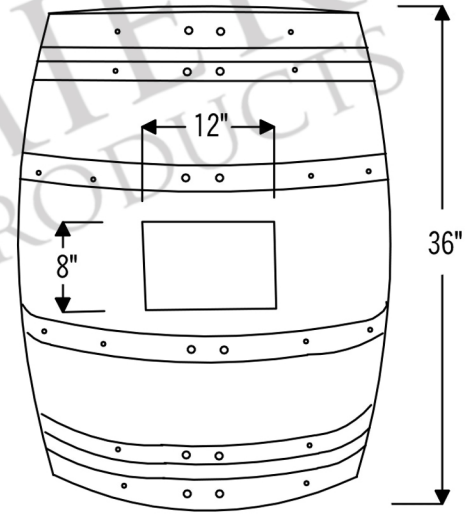

PACKAGE INCLUDES THE FOLLOWING ITEMS:

- * Wine Barrel Vanity / Whiskey Finish
- * Medium Round Wired Rimmed Vessel Hammered Copper Sink / ORB Finish (Model # VR15WDB)
- * 1.5" Non Overflow Teardrop Grid Drain / ORB Finish (Model# D-207ORB)
- * Copper Sink Wax (Model# W900-WAX)
- * Neutral Cure Copper Sink Installation Silicone (Model# C900-ORB)

* ORB: Oil Rubbed Bronze

PACKAGE INCLUDES THE FOLLOWING ITEMS:

- * Wine Barrel Vanity / Whiskey Finish
- * Medium Round Wired Rimmed Vessel Hammered Copper Sink / ORB Finish (Model # VR15WDB)
- * 1.5" Non Overflow Teardrop Grid Drain / ORB Finish (Model# D-207ORB)
- * Copper Sink Wax (Model# W900-WAX)
- * Neutral Cure Copper Sink Installation Silicone (Model# C900-ORB)

* ORB: Oil Rubbed Bronze

COPPER SINK DETAILS (Model# VR15WDB)

- * Description: Medium Round Wired Rimmed Vessel Hammered Copper Sink
- * Outer Dimensions: 15" x 5"
- * Inner Dimensions: 15" x 5"
- * Drain Opening Size: 1.5"
- * Rim: Wire
- * Codes/Standards: IAPMO / cUPC Listed

SILICONE DETAILS (Model# C900-ORB)

- * Description: Neutral Cure Copper Sink Installation Silicone
- * Color: Oil Rubbed Bronze
- * Size: 4.7oz

DRAIN DETAILS (Model# D-207ORB)

- * Description: 1.5" Non-Overflow Grid Bathroom Sink Drain
- * Design: Teardrop Grid
- * Upper Flange Dimension: 2"
- * Material: Solid Brass