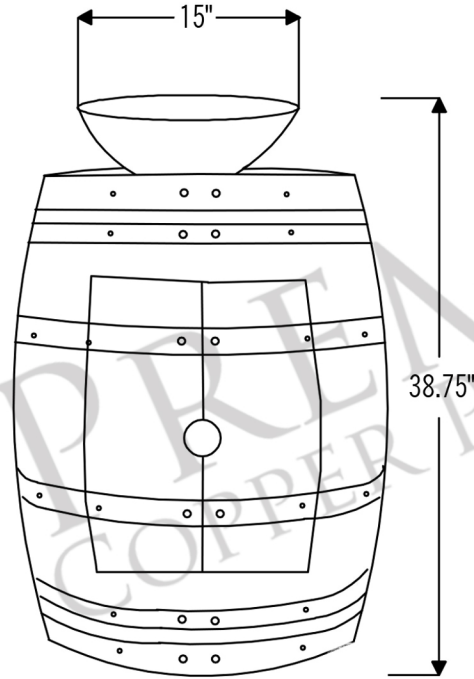

PACKAGE INCLUDES THE FOLLOWING ITEMS:

- Wine Barrel Vanity / Whiskey Finish
- Medium Round Wired Rimmed Vessel Hammered Copper Sink / ORB Finish (Model # VR15WDB)
- 1.5" Non Overflow Teardrop Grid Drain / ORB Finish (Model# D-207ORB)
- Copper Sink Wax (Model# W900-WAX)
- Neutral Cure Copper Sink Installation Silicone (Model# C900-ORB)

* ORB: Oil Rubbed Bronze