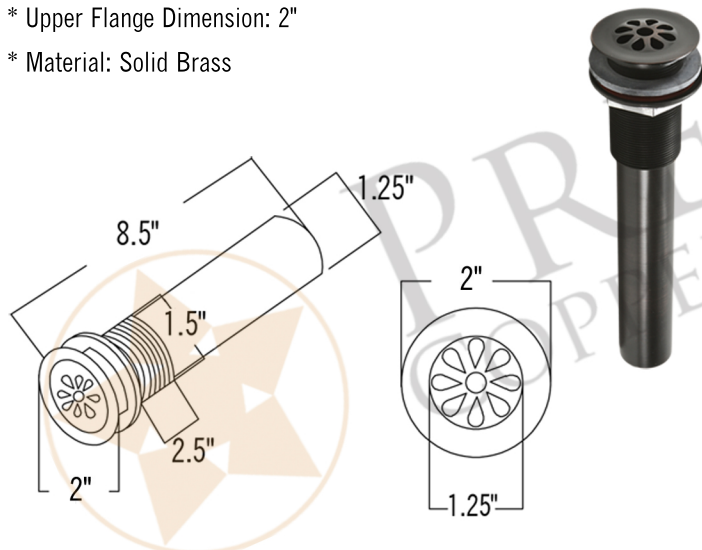

COPPER SINK WAX DETAILS (Model# W900-WAX)

- Copper Sink Wax & Cleaner
- Made from Natural Bee's Wax
- No wax Build Up ever!
- Hard Water Protection
- Works Great on a Variety of Different Surfaces: