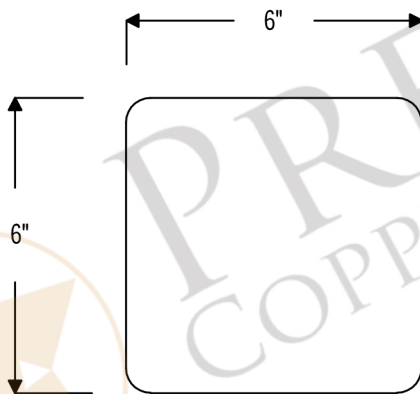

PREMIER
COPPER PRODUCTS

MODEL NUMBER: T6DBH_PKG8

Description: 6" x 6" Hammered Copper Package

Dimensions: 6" x 6"

Quantity: 8 Tiles Total

Finish: Oil Rubbed Bronze

TILE DETAILS (Model # T6DBH)

* Outer Dimension: 6" x 6"

* Finish: Oil Rubbed Bronze

THIS PRODUCT IS HAND CRAFTED, SMALL VARIANCES IN COLOR AND SIZE MAY OCCUR.
PREMIER COPPER PRODUCTS DOES NOT SUGGEST CUTTING THE TILES.