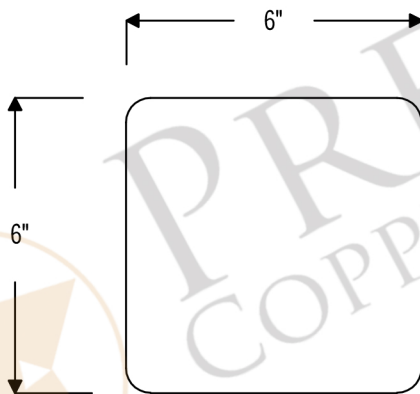

PREMIER
COPPER PRODUCTS

MODEL NUMBER: T6DBH_PKG4

Description: 6" x 6" Hammered Copper Package

Dimensions: 6" x 6"

Quantity: 4 Tiles Total

Finish: Oil Rubbed Bronze

TILE DETAILS (Model # T6DBH)

* Outer Dimension: 6" x 6"

* Finish: Oil Rubbed Bronze

THIS PRODUCT IS HAND CRAFTED, SMALL VARIANCES IN COLOR AND SIZE MAY OCCUR.
PREMIER COPPER PRODUCTS DOES NOT SUGGEST CUTTING THE TILES.