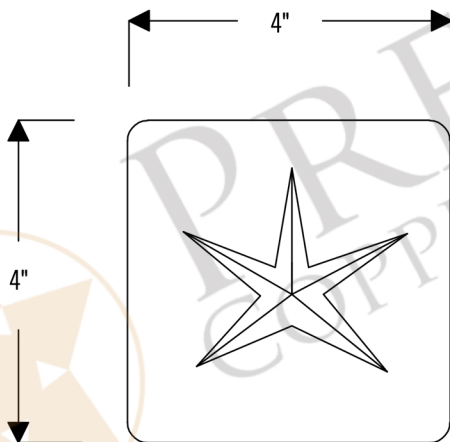

PREMIER
COPPER PRODUCTS

MODEL NUMBER: T4DBS_PKG8

Description: 4" x 4" Hammered Copper Star Tile Package

Dimensions: 4" x 4"

Quantity: 8 Tiles Total

Finish: Oil Rubbed Bronze

Design: Star

TILE DETAILS (Model # T4DBS)

* Outer Dimension: 4" x 4"

* Finish: Oil Rubbed Bronze

THIS PRODUCT IS HAND CRAFTED, SMALL VARIANCES IN COLOR AND SIZE MAY OCCUR.
PREMIER COPPER PRODUCTS DOES NOT SUGGEST CUTTING THE TILES.