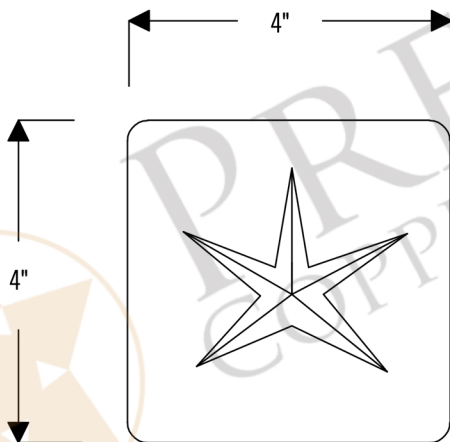

PREMIER  
COPPER PRODUCTS

MODEL NUMBER: T4DBS\_PKG4

Description: 4" x 4" Hammered Copper Star Tile Package

Dimensions: 4" x 4"

Quantity: 4 Tiles Total

Finish: Oil Rubbed Bronze

Design: Star

TILE DETAILS (Model # T4DBS)

\* Outer Dimension: 4" x 4"

\* Finish: Oil Rubbed Bronze

THIS PRODUCT IS HAND CRAFTED, SMALL VARIANCES IN COLOR AND SIZE MAY OCCUR.  
PREMIER COPPER PRODUCTS DOES NOT SUGGEST CUTTING THE TILES.