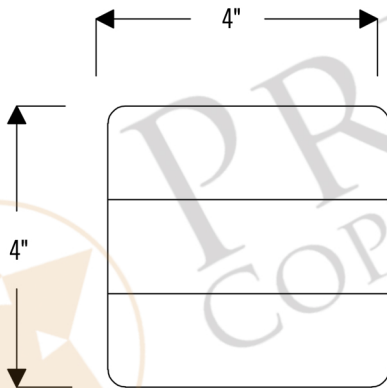

PREMIER
COPPER PRODUCTS

MODEL NUMBER: T4DBL_PKG8

Description: 4" x 4" Hammered Copper Linear Tile Package

Dimensions: 4" x 4"

Quantity: 8 Tiles Total

Finish: Oil Rubbed Bronze

Design: Linear

TILE DETAILS (Model # T4DBL)

* Outer Dimension: 4" x 4"

* Finish: Oil Rubbed Bronze

THIS PRODUCT IS HAND CRAFTED, SMALL VARIANCES IN COLOR AND SIZE MAY OCCUR.
PREMIER COPPER PRODUCTS DOES NOT SUGGEST CUTTING THE TILES.