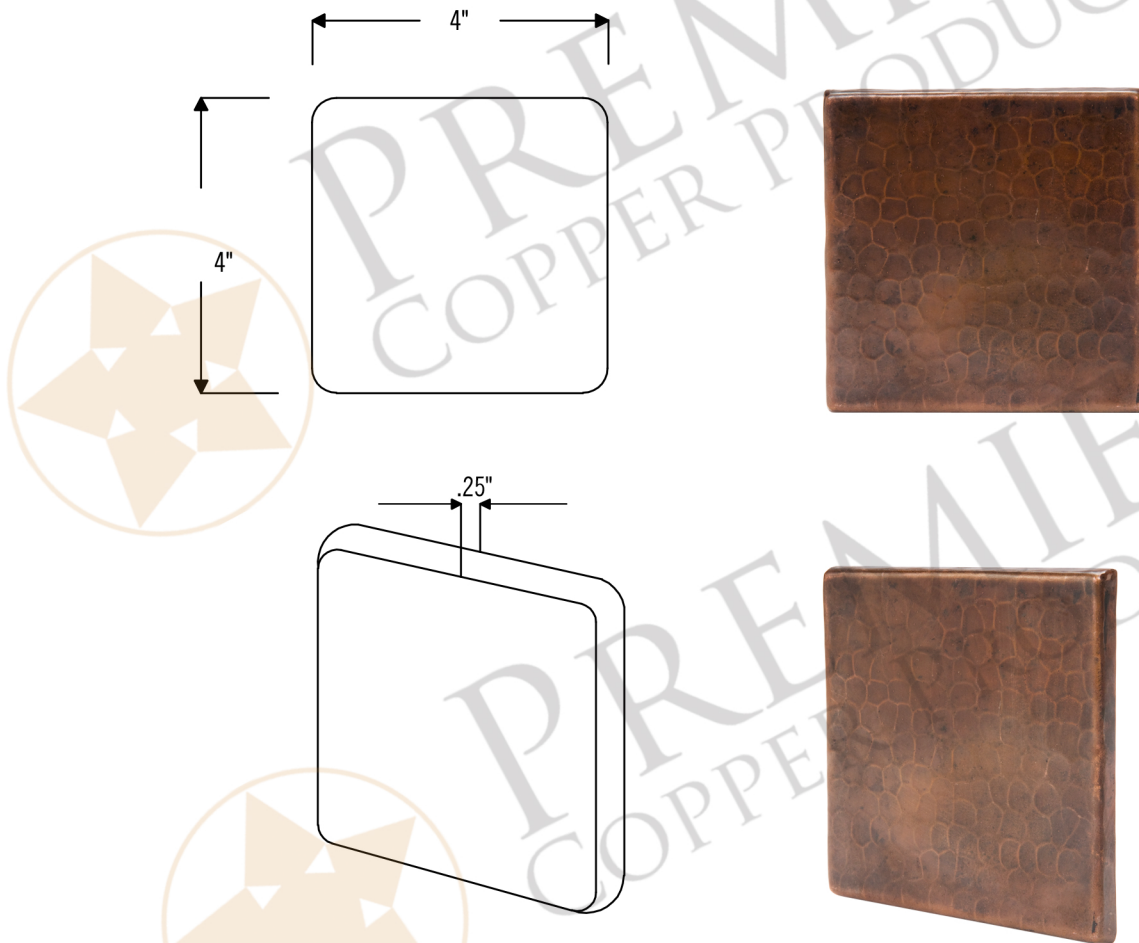

PREMIER  
COPPER PRODUCTS

MODEL NUMBER: T4DBH\_PKG8

Description: 4" x 4" Hammered Copper Package

Dimensions: 4" x 4"

Quantity: 8 Tiles Total

Finish: Oil Rubbed Bronze

TILE DETAILS (Model # T4DBH)

\* Outer Dimension: 4" x 4"

\* Finish: Oil Rubbed Bronze

THIS PRODUCT IS HAND CRAFTED, SMALL VARIANCES IN COLOR AND SIZE MAY OCCUR.  
PREMIER COPPER PRODUCTS DOES NOT SUGGEST CUTTING THE TILES.