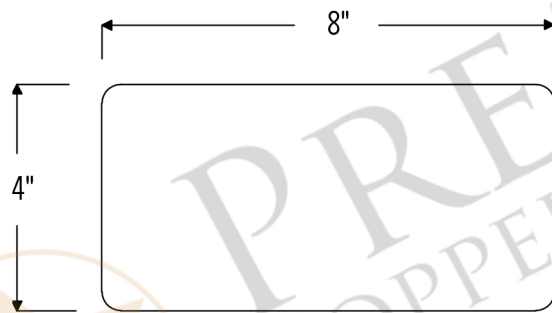

PREMIER
COPPER PRODUCTS

MODEL NUMBER: T48DBH_PKG8

Description: 4" x 68" Hammered Copper Package

Dimensions: 4" x 8"

Quantity: 8 Tiles Total

Finish: Oil Rubbed Bronze

TILE DETAILS (Model # T48DBH)

* Outer Dimension: 4" x 8"

* Finish: Oil Rubbed Bronze

THIS PRODUCT IS HAND CRAFTED, SMALL VARIANCES IN COLOR AND SIZE MAY OCCUR.
PREMIER COPPER PRODUCTS DOES NOT SUGGEST CUTTING THE TILES.