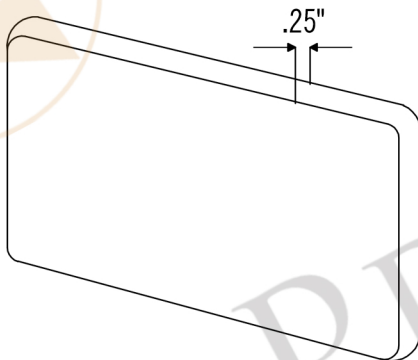

PREMIER
COPPER PRODUCTS

MODEL NUMBER: T48DBH_PKG8

Description: 4" x 68" Hammered Copper Package

Dimensions: 4" x 8"

Quantity: 8 Tiles Total

Finish: Oil Rubbed Bronze

TILE DETAILS (Model # T48DBH)

* Outer Dimension: 4" x 8"

* Finish: Oil Rubbed Bronze

THIS PRODUCT IS HAND CRAFTED, SMALL VARIANCES IN COLOR AND SIZE MAY OCCUR.
PREMIER COPPER PRODUCTS DOES NOT SUGGEST CUTTING THE TILES.