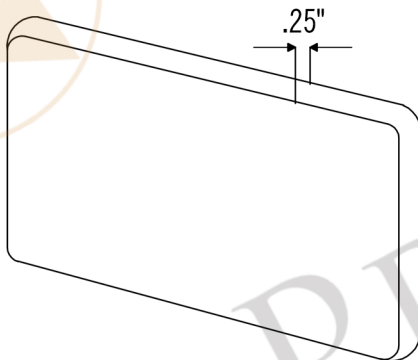

PREMIER
COPPER PRODUCTS

MODEL NUMBER: T48DBH_PKG4

Description: 4" x 68" Hammered Copper Package

Dimensions: 4" x 8"

Quantity: 4 Tiles Total

Finish: Oil Rubbed Bronze

TILE DETAILS (Model # T48DBH)

* Outer Dimension: 4" x 8"

* Finish: Oil Rubbed Bronze

THIS PRODUCT IS HAND CRAFTED, SMALL VARIANCES IN COLOR AND SIZE MAY OCCUR.
PREMIER COPPER PRODUCTS DOES NOT SUGGEST CUTTING THE TILES.