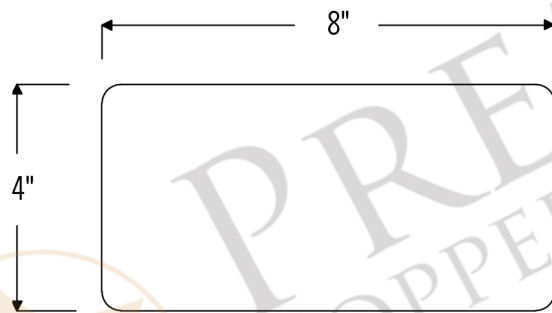

PREMIER
COPPER PRODUCTS

MODEL NUMBER: T48DBH_PKG4

Description: 4" x 68" Hammered Copper Package

Dimensions: 4" x 8"

Quantity: 4 Tiles Total

Finish: Oil Rubbed Bronze

TILE DETAILS (Model # T48DBH)

* Outer Dimension: 4" x 8"

* Finish: Oil Rubbed Bronze

THIS PRODUCT IS HAND CRAFTED, SMALL VARIANCES IN COLOR AND SIZE MAY OCCUR.
PREMIER COPPER PRODUCTS DOES NOT SUGGEST CUTTING THE TILES.