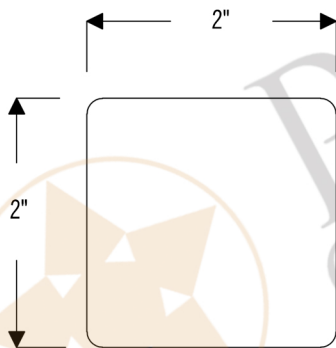

PREMIER
COPPER PRODUCTS

MODEL NUMBER: T2DBH_PKG8

- * Description: 2" x 2" Hammered Copper Tile
- * Outer Dimension: 2" x 2"
- * Quantity: 8 Tiles Total
- * Finish: Oil Rubbed Bronze

TILE DETAILS (Model # T2DBH)

- * Outer Dimension: 2" x 2"
- * Finish: Oil Rubbed Bronze

THIS PRODUCT IS HAND CRAFTED, SMALL VARIANCES IN COLOR AND SIZE MAY OCCUR.
PREMIER COPPER PRODUCTS DOES NOT SUGGEST CUTTING THE TILES.