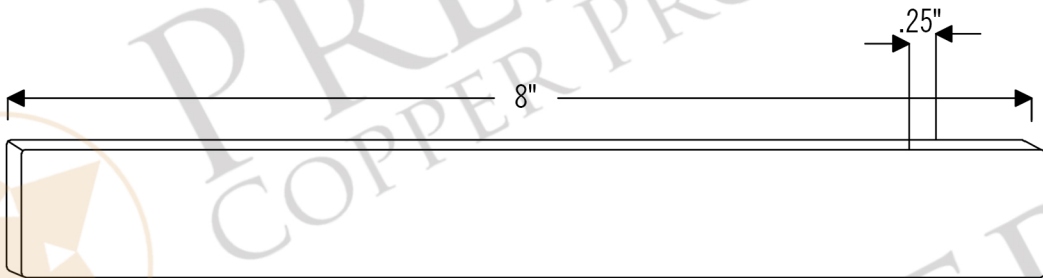

PREMIER
COPPER PRODUCTS

MODEL NUMBER: T18DBH_PKG8

Description: 1" x 8" Hammered Copper Tile Package

Dimensions: 1" x 8"

Quantity: 8 Tiles Total

Finish: Oil Rubbed Bronze

TILE DETAILS (Model # T18DBH)

* Outer Dimension: 1" x 8"

* Finish: Oil Rubbed Bronze

THIS PRODUCT IS HAND CRAFTED, SMALL VARIANCES IN COLOR AND SIZE MAY OCCUR.
PREMIER COPPER PRODUCTS DOES NOT SUGGEST CUTTING THE TILES.