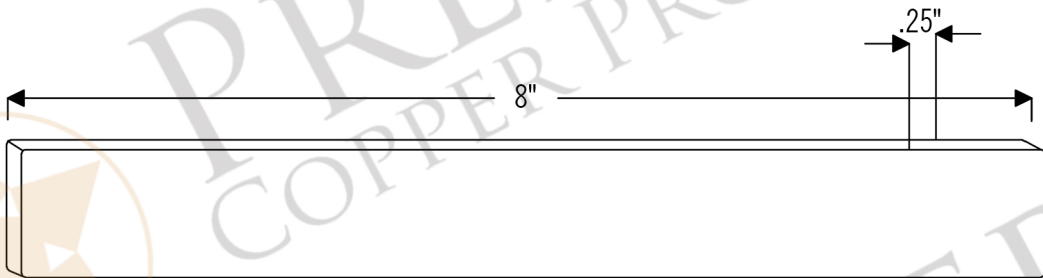

PREMIER
COPPER PRODUCTS

MODEL NUMBER: T18DBH_PKG4

Description: 1" x 8" Hammered Copper Tile Package

Dimensions: 1" x 8"

Quantity: 4 Tiles Total

Finish: Oil Rubbed Bronze

TILE DETAILS (Model # T18DBH)

* Outer Dimension: 1" x 8"

* Finish: Oil Rubbed Bronze

THIS PRODUCT IS HAND CRAFTED, SMALL VARIANCES IN COLOR AND SIZE MAY OCCUR.
PREMIER COPPER PRODUCTS DOES NOT SUGGEST CUTTING THE TILES.