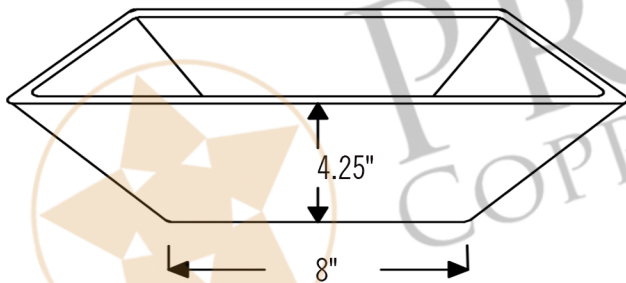

PREMIER
COPPER PRODUCTS

MODEL NUMBER: PVMRECDB

- Description: Modern Rectangle Hand Forged Old World Copper Vessel Sink
- Outer Dimensions: 17" x 13" x 4.25"
- Drain Opening: 1.5"
- Finish: Oil Rubbed Bronze

CODE/STANDARD COMPLIANCE

* IAPMO/cUPC LISTED

* ORB: Oil Rubbed Bronze

THIS PRODUCT IS HAND CRAFTED, SMALL VARIANCES IN COLOR AND SIZE MAY OCCUR.
DO NOT MAKE ANY INSTALLATION CUTS UNTIL YOU RECEIVE YOUR ITEM(S).