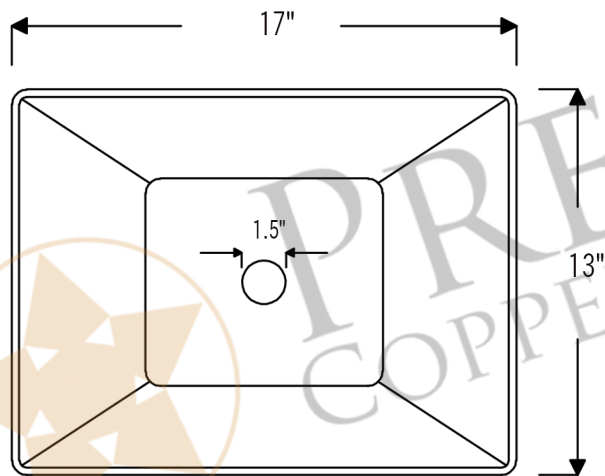

PREMIER
COPPER PRODUCTS

MODEL NUMBER: PVMRECDB

- Description: Modern Rectangle Hand Forged Old World Copper Vessel Sink
- Outer Dimensions: 17" x 13" x 4.25"
- Drain Opening: 1.5"
- Finish: Oil Rubbed Bronze

CODE/STANDARD COMPLIANCE

* IAPMO/cUPC LISTED

* ORB: Oil Rubbed Bronze

THIS PRODUCT IS HAND CRAFTED, SMALL VARIANCES IN COLOR AND SIZE MAY OCCUR.
DO NOT MAKE ANY INSTALLATION CUTS UNTIL YOU RECEIVE YOUR ITEM(S).