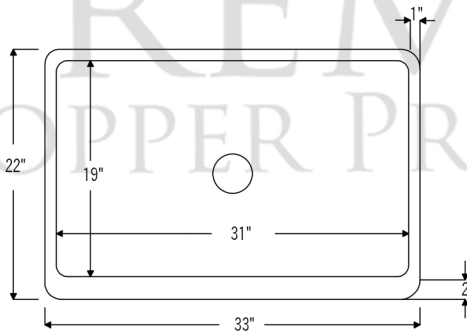

\* ORB: Oil Rubbed Bronze

**SINK DETAILS (Model# KASDB33229)**

- \* 33" Hammered Copper Kitchen Apron Single Basin Sink
- \* Color: Oil Rubbed Bronze
- \* Outer Dimension: 33" x 22" x 9"
- \* Inner Dimension: 31" x 19" x 9"
- \* Drain Size: 3.5" Standard
- \* Material Gauge: 14
- \* CODE / STANDARD COMPLIANCE: IAPMO / cUPC LISTED

**FAUCET DETAILS (Model# K-SPD02ORB)**

- \* Single Handle Spring Pull Down Kitchen Faucet
- \* Color: Oil Rubbed Bronze
- \* Solid Brass Construction
- \* Ceramic Disc Cartridges
- \* Overall Height: 20.875"
- \* Spout Reach: 8.75"
- \* 360 Degree Swivel
- \* ASME A112.18.1 / CSA B125.1, NSF/ANSI 61, California Lead Plumbing Law, ADA and Prop 65 Compliant

**SOAP DISPENSER DETAILS (Model# PCP-701ORB)**

- \* Deluxe Soap and Lotion Dispenser
- \* Color: Oil Rubbed Bronze
- \* Solid Brass Head & Plastic Bottle
- \* 4" Spout Reach
- \* 500 ML Plastic Bottle
- \* Prop 65 Compliant

### SILICONE DETAILS (Model# C900-ORB)

- \* Neutral Cure Installation Silicone
- \* Size: 4.7 OZ
- \* Matches a Variety of Different Styled Sinks and Drains