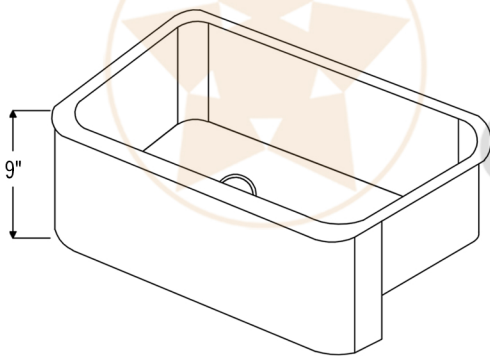

**PACKAGE INCLUDES THE FOLLOWING ITEMS:**

- \* 33" Hammered Copper Kitchen Apron Single Basin Sink (Model# KASDB33229)
- \* Single Handle Spring Pull Down Kitchen Faucet / ORB Finish (K-SPD02ORB)
- \* Solid Brass Soap & Lotion Dispenser / ORB Finish (PCP-701ORB)
- \* 3.5" Garbage Disposal Drain w/ Basket / ORB Finish (Model# D-130ORB)
- \* Oil Rubbed Bronze Installation Silicone (Model# C900-ORB)
- \* Copper Sink Wax (Model# W900-WAX)

\* ORB: Oil Rubbed Bronze

**SINK DETAILS (Model# KASDB33229)**

- \* 33" Hammered Copper Kitchen Apron Single Basin Sink
- \* Color: Oil Rubbed Bronze
- \* Outer Dimension: 33" x 22" x 9"
- \* Inner Dimension: 31" x 19" x 9"
- \* Drain Size: 3.5" Standard
- \* Material Gauge: 14
- \* CODE / STANDARD COMPLIANCE: IAPMO / cUPC LISTED

**FAUCET DETAILS (Model# K-SPD02ORB)**

- \* Single Handle Spring Pull Down Kitchen Faucet
- \* Color: Oil Rubbed Bronze
- \* Solid Brass Construction
- \* Ceramic Disc Cartridges
- \* Overall Height: 20.875"
- \* Spout Reach: 8.75"
- \* 360 Degree Swivel
- \* ASME A112.18.1 / CSA B125.1, NSF/ANSI 61, California Lead Plumbing Law, ADA and Prop 65 Compliant

**SOAP DISPENSER DETAILS (Model# PCP-701ORB)**

- \* Deluxe Soap and Lotion Dispenser
- \* Color: Oil Rubbed Bronze
- \* Solid Brass Head & Plastic Bottle
- \* 4" Spout Reach
- \* 500 ML Plastic Bottle
- \* Prop 65 Compliant