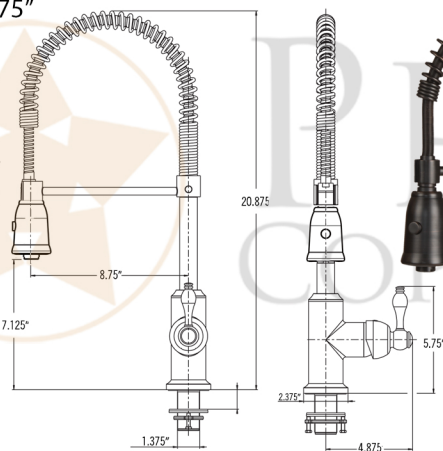

\* ORB: Oil Rubbed Bronze

**SINK DETAILS (Model# KASDB33229)**

- \* 33" Hammered Copper Kitchen Apron Single Basin Sink
- \* Color: Oil Rubbed Bronze
- \* Outer Dimension: 33" x 22" x 9"
- \* Inner Dimension: 31" x 19" x 9"
- \* Drain Size: 3.5" Standard
- \* Material Gauge: 14
- \* CODE / STANDARD COMPLIANCE: IAPMO / cUPC LISTED

**FAUCET DETAILS (Model# K-SPD02ORB)**

- \* Single Handle Spring Pull Down Kitchen Faucet
- \* Color: Oil Rubbed Bronze
- \* Solid Brass Construction
- \* Ceramic Disc Cartridges
- \* Overall Height: 20.875"
- \* Spout Reach: 8.75"
- \* 360 Degree Swivel
- \* ASME A112.18.1 / CSA B125.1, NSF/ANSI 61, California Lead Plumbing Law, ADA and Prop 65 Compliant

**SOAP DISPENSER DETAILS (Model# PCP-701ORB)**

- \* Deluxe Soap and Lotion Dispenser
- \* Color: Oil Rubbed Bronze
- \* Solid Brass Head & Plastic Bottle
- \* 4" Spout Reach
- \* 500 ML Plastic Bottle
- \* Prop 65 Compliant

### SILICONE DETAILS (Model# C900-ORB)

- \* Neutral Cure Installation Silicone
- \* Size: 4.7 OZ
- \* Matches a Variety of Different Styled Sinks and Drains