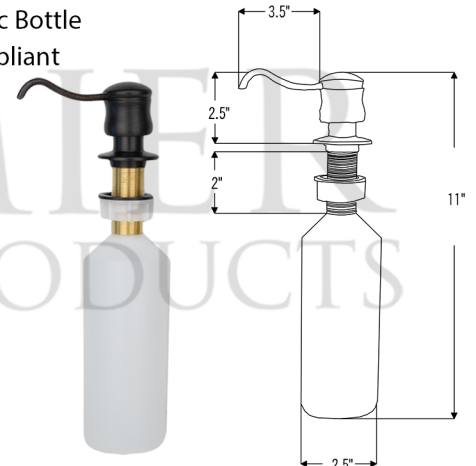

**PACKAGE INCLUDES THE FOLLOWING ITEMS:**

- \* 33" Hammered Copper Kitchen Apron Single Basin Sink (Model# KASDB33229)
- \* Single Handle Spring Pull Down Kitchen Faucet / ORB Finish (K-SPD02ORB)
- \* Solid Brass Soap & Lotion Dispenser / ORB Finish (PCP-701ORB)
- \* 3.5" Garbage Disposal Drain w/ Basket / ORB Finish (Model# D-130ORB)
- \* Oil Rubbed Bronze Installation Silicone (Model# C900-ORB)
- \* Copper Sink Wax (Model# W900-WAX)

\* ORB: Oil Rubbed Bronze

**SINK DETAILS (Model# KASDB33229)**

- \* 33" Hammered Copper Kitchen Apron Single Basin Sink
- \* Color: Oil Rubbed Bronze
- \* Outer Dimension: 33" x 22" x 9"
- \* Inner Dimension: 31" x 19" x 9"
- \* Drain Size: 3.5" Standard
- \* Material Gauge: 14
- \* CODE / STANDARD COMPLIANCE: IAPMO / cUPC LISTED

**FAUCET DETAILS (Model# K-SPD02ORB)**

- \* Single Handle Spring Pull Down Kitchen Faucet
- \* Color: Oil Rubbed Bronze
- \* Solid Brass Construction
- \* Ceramic Disc Cartridges
- \* Overall Height: 20.875"
- \* Spout Reach: 8.75"
- \* 360 Degree Swivel
- \* ASME A112.18.1 / CSA B125.1, NSF/ANSI 61, California Lead Plumbing Law, ADA and Prop 65 Compliant

**SOAP DISPENSER DETAILS (Model# PCP-701ORB)**

- \* Deluxe Soap and Lotion Dispenser
- \* Color: Oil Rubbed Bronze
- \* Solid Brass Head & Plastic Bottle
- \* 4" Spout Reach
- \* 500 ML Plastic Bottle
- \* Prop 65 Compliant