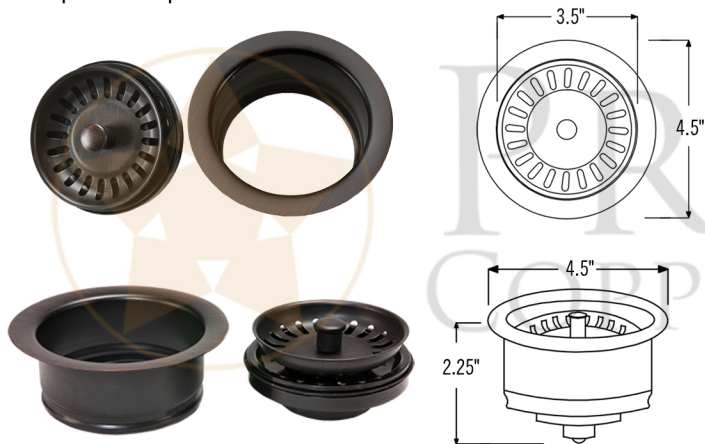

PACKAGE INCLUDES THE FOLLOWING ITEMS:

- 33" Hammered Copper Kitchen Apron Single Basin Sink (Model# KASDB33229)
- Single Handle Spring Pull Down Kitchen Faucet / ORB Finish (K-SPD02ORB)
- Solid Brass Soap & Lotion Dispenser / ORB Finish (PCP-701ORB)
- 3.5" Garbage Disposal Drain w/ Basket / ORB Finish (Model# D-130ORB)
- Oil Rubbed Bronze Installation Silicone (Model# C900-ORB)
- Copper Sink Wax (Model# W900-WAX)

* ORB: Oil Rubbed Bronze

DRAIN DETAILS (Model# D-130ORB)

- 3.5" Deluxe Garbage Disposal Drain w/ Basket
- Color: Oil Rubbed Bronze
- Outer Dimension: 4.5" x 2.25"
- Inner Dimension: 3.5"
- Installation Type: Insinkerator Brand Compatible
- Material: Brass
- Prop 65 Compliant