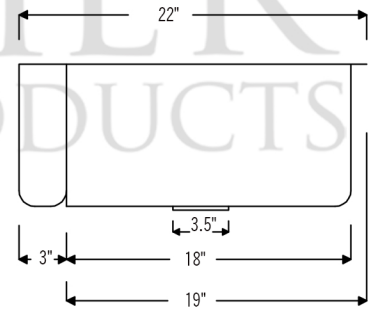

\* ORB: Oil Rubbed Bronze

**SINK DETAILS (Model# KASDB33229)**

- \* 33" Hammered Copper Kitchen Apron Single Basin Sink
- \* Color: Oil Rubbed Bronze
- \* Outer Dimension: 33" x 22" x 9"
- \* Inner Dimension: 31" x 19" x 9"
- \* Drain Size: 3.5" Standard
- \* Material Gauge: 14
- \* CODE / STANDARD COMPLIANCE: IAPMO / cUPC LISTED

**FAUCET DETAILS (Model# K-SPD02ORB)**

- \* Single Handle Spring Pull Down Kitchen Faucet
- \* Color: Oil Rubbed Bronze
- \* Solid Brass Construction
- \* Ceramic Disc Cartridges
- \* Overall Height: 20.875"
- \* Spout Reach: 8.75"
- \* 360 Degree Swivel
- \* ASME A112.18.1 / CSA B125.1, NSF/ANSI 61, California Lead Plumbing Law, ADA and Prop 65 Compliant

**SOAP DISPENSER DETAILS (Model# PCP-701ORB)**

- \* Deluxe Soap and Lotion Dispenser
- \* Color: Oil Rubbed Bronze
- \* Solid Brass Head & Plastic Bottle
- \* 4" Spout Reach
- \* 500 ML Plastic Bottle
- \* Prop 65 Compliant

### SILICONE DETAILS (Model# C900-ORB)

- \* Neutral Cure Installation Silicone
- \* Size: 4.7 OZ
- \* Matches a Variety of Different Styled Sinks and Drains