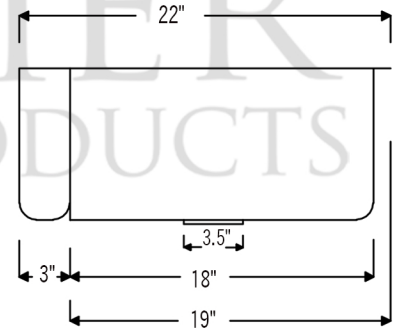

* ORB: Oil Rubbed Bronze

SINK DETAILS (Model# KA75DB33229)

- * 33" Hammered Copper Kitchen Apron 75/25 Double Basin Sink
- * Color: Oil Rubbed Bronze
- * Outer Dimension: 33" x 22" x 9"
- * Inner Dimension: L: 21" x 19" x 9" R: 9" x 19" x 9"
- * Drain Size: 3.5" Standard
- * Material Gauge: 14
- * CODE / STANDARD COMPLIANCE: IAPMO / cUPC LISTED

FAUCET DETAILS (Model# K-SPD02ORB)

- * Single Handle Spring Pull Down Kitchen Faucet
- * Color: Oil Rubbed Bronze
- * Solid Brass Construction
- * Ceramic Disc Cartridges
- * Overall Height: 20.875"
- * Spout Reach: 8.75"
- * 360 Degree Swivel
- * ASME A112.18.1/ CSA B125.1, NSF/ANSI 61, California Lead Plumbing Law, ADA and Prop 65 Compliant

SOAP DISPENSER DETAILS (Model# PCP-701ORB)

- * Deluxe Soap and Lotion Dispenser
- * Color: Oil Rubbed Bronze
- * Solid Brass Head & Plastic Bottle
- * 4" Spout Reach
- * 500 ML Plastic Bottle
- * Prop 65 Compliant