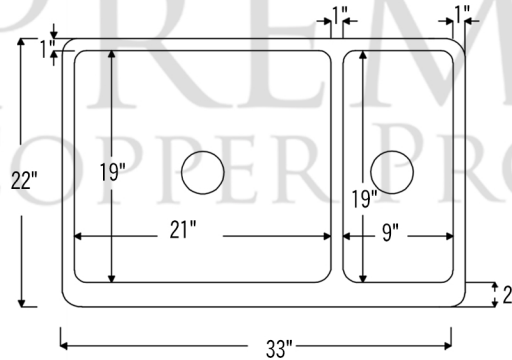

* ORB: Oil Rubbed Bronze

SINK DETAILS (Model# KA75DB33229)

- * 33" Hammered Copper Kitchen Apron 75/25 Double Basin Sink
- * Color: Oil Rubbed Bronze
- * Outer Dimension: 33" x 22" x 9"
- * Inner Dimension: L: 21" x 19" x 9" R: 9" x 19" x 9"
- * Drain Size: 3.5" Standard
- * Material Gauge: 14
- * CODE / STANDARD COMPLIANCE: IAPMO / cUPC LISTED

FAUCET DETAILS (Model# K-SPD02ORB)

- * Single Handle Spring Pull Down Kitchen Faucet
- * Color: Oil Rubbed Bronze
- * Solid Brass Construction
- * Ceramic Disc Cartridges
- * Overall Height: 20.875"
- * Spout Reach: 8.75"
- * 360 Degree Swivel
- * ASME A112.18.1/ CSA B125.1, NSF/ANSI 61, California Lead Plumbing Law, ADA and Prop 65 Compliant

SOAP DISPENSER DETAILS (Model# PCP-701ORB)

- * Deluxe Soap and Lotion Dispenser
- * Color: Oil Rubbed Bronze
- * Solid Brass Head & Plastic Bottle
- * 4" Spout Reach
- * 500 ML Plastic Bottle
- * Prop 65 Compliant

* ORB: Oil Rubbed Bronze

DRAIN #1 DETAILS (Model# D-130ORB)

- * 3.5" Deluxe Garbage Disposal Drain w/ Basket
- * Color: Oil Rubbed Bronze
- * Outer Dimension: 4.5" x 2.25"
- * Inner Dimension: 3.5"
- * Installation Type: Insinkerator Brand Compatible
- * Material: Brass
- * Prop 65 Compliant