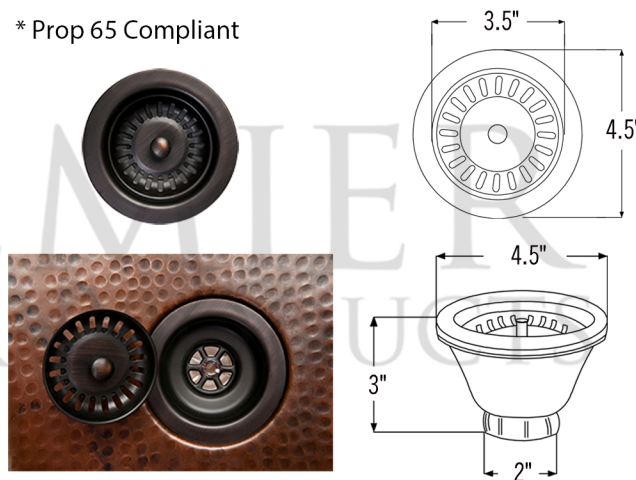

DRAIN #2 DETAILS (Model# D-132ORB)

- 3.5" Kitchen, Prep, Bar Basket Strainer Drain
- Color: Oil Rubbed Bronze
- Outer Dimension: 4.5" x 3"
- Inner Dimension: 3.5"
- Installation Type: Compression
- Material: Brass/PVC
- Prop 65 Compliant