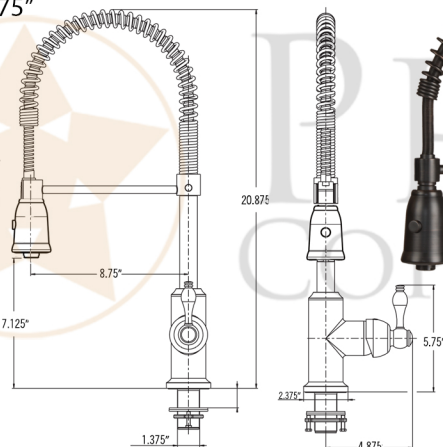

* ORB: Oil Rubbed Bronze

SINK DETAILS (Model# KA75DB33229)

- * 33" Hammered Copper Kitchen Apron 75/25 Double Basin Sink
- * Color: Oil Rubbed Bronze
- * Outer Dimension: 33" x 22" x 9"
- * Inner Dimension: L: 21" x 19" x 9" R: 9" x 19" x 9"
- * Drain Size: 3.5" Standard
- * Material Gauge: 14
- * CODE / STANDARD COMPLIANCE: IAPMO / cUPC LISTED

FAUCET DETAILS (Model# K-SPD02ORB)

- * Single Handle Spring Pull Down Kitchen Faucet
- * Color: Oil Rubbed Bronze
- * Solid Brass Construction
- * Ceramic Disc Cartridges
- * Overall Height: 20.875"
- * Spout Reach: 8.75"
- * 360 Degree Swivel
- * ASME A112.18.1/ CSA B125.1, NSF/ANSI 61, California Lead Plumbing Law, ADA and Prop 65 Compliant

SOAP DISPENSER DETAILS (Model# PCP-701ORB)

- * Deluxe Soap and Lotion Dispenser
- * Color: Oil Rubbed Bronze
- * Solid Brass Head & Plastic Bottle
- * 4" Spout Reach
- * 500 ML Plastic Bottle
- * Prop 65 Compliant

DUE TO THE HAND CRAFTED NATURE OF THIS SINK, SMALL VARIANCES IN COLOR AND SIZE MAY OCCUR.
DO NOT MAKE ANY INSTALLATION CUTS UNTIL YOU RECEIVE YOUR ITEM(S).

PACKAGE INCLUDES THE FOLLOWING ITEMS:

- * 33" Hammered Copper Kitchen Apron 75/25 Double Basin Sink / ORB Finish (Model# KA75DB33229)
- * Single Handle Spring Pull Down Kitchen Faucet - Oil Rubbed Bronze (K-SPD02ORB)
- * Solid Brass Soap & Lotion Dispenser - Oil Rubbed Bronze (PCP-701ORB)
- * 3.5" Garbage Disposal Drain w/ Basket / ORB Finish (Model# D-130ORB)
- * 3.5" Kitchen Basket Strainer Drain / ORB Finish (Model# D-132ORB)
- * Oil Rubbed Bronze Installation Silicone (Model# C900-ORB)
- * Copper Sink Wax (Model# W900-WAX)