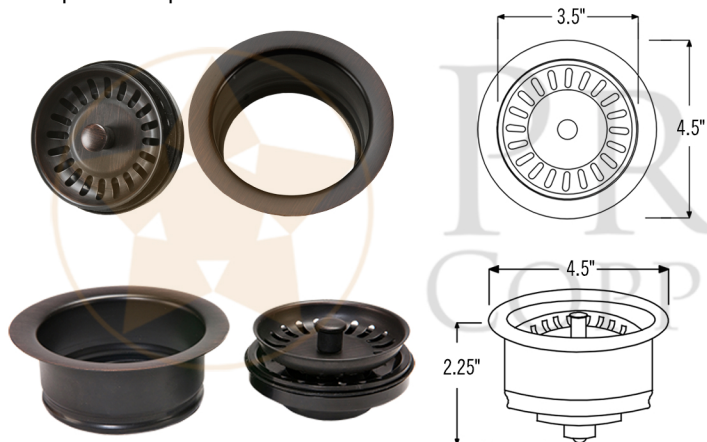

PACKAGE INCLUDES THE FOLLOWING ITEMS:

- 33" Hammered Copper Kitchen Apron 75/25 Double Basin Sink / ORB Finish (Model# KA75DB33229)
- Single Handle Spring Pull Down Kitchen Faucet - Oil Rubbed Bronze (K-SPD02ORB)
- Solid Brass Soap & Lotion Dispenser - Oil Rubbed Bronze (PCP-701ORB)
- 3.5" Garbage Disposal Drain w/ Basket / ORB Finish (Model# D-130ORB)
- 3.5" Kitchen Basket Strainer Drain / ORB Finish (Model# D-132ORB)
- Oil Rubbed Bronze Installation Silicone (Model# C900-ORB)
- Copper Sink Wax (Model# W900-WAX)

* ORB: Oil Rubbed Bronze

DRAIN #1 DETAILS (Model# D-130ORB)

- 3.5" Deluxe Garbage Disposal Drain w/ Basket
- Color: Oil Rubbed Bronze
- Outer Dimension: 4.5" x 2.25"
- Inner Dimension: 3.5"
- Installation Type: Insinkerator Brand Compatible
- Material: Brass
- Prop 65 Compliant