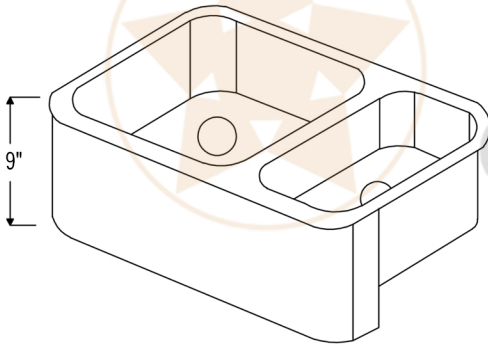

PACKAGE INCLUDES THE FOLLOWING ITEMS:

- * 33" Hammered Copper Kitchen Apron 75/25 Double Basin Sink / ORB Finish (Model# KA75DB33229)
- * Single Handle Spring Pull Down Kitchen Faucet - Oil Rubbed Bronze (K-SPD02ORB)
- * Solid Brass Soap & Lotion Dispenser - Oil Rubbed Bronze (PCP-701ORB)
- * 3.5" Garbage Disposal Drain w/ Basket / ORB Finish (Model# D-130ORB)
- * 3.5" Kitchen Basket Strainer Drain / ORB Finish (Model# D-132ORB)
- * Oil Rubbed Bronze Installation Silicone (Model# C900-ORB)
- * Copper Sink Wax (Model# W900-WAX)

* ORB: Oil Rubbed Bronze

SINK DETAILS (Model# KA75DB33229)

- * 33" Hammered Copper Kitchen Apron 75/25 Double Basin Sink
- * Color: Oil Rubbed Bronze
- * Outer Dimension: 33" x 22" x 9"
- * Inner Dimension: L: 21" x 19" x 9" R: 9" x 19" x 9"
- * Drain Size: 3.5" Standard
- * Material Gauge: 14
- * CODE / STANDARD COMPLIANCE: IAPMO / cUPC LISTED

FAUCET DETAILS (Model# K-SPD02ORB)

- * Single Handle Spring Pull Down Kitchen Faucet
- * Color: Oil Rubbed Bronze
- * Solid Brass Construction
- * Ceramic Disc Cartridges
- * Overall Height: 20.875"
- * Spout Reach: 8.75"
- * 360 Degree Swivel
- * ASME A112.18.1/ CSA B125.1, NSF/ANSI 61, California Lead Plumbing Law, ADA and Prop 65 Compliant

SOAP DISPENSER DETAILS (Model# PCP-701ORB)

- * Deluxe Soap and Lotion Dispenser
- * Color: Oil Rubbed Bronze
- * Solid Brass Head & Plastic Bottle
- * 4" Spout Reach
- * 500 ML Plastic Bottle
- * Prop 65 Compliant