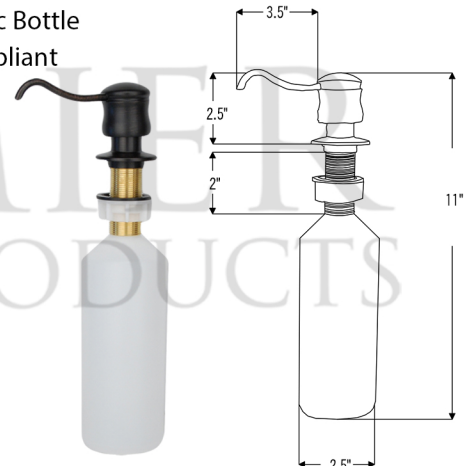

PACKAGE INCLUDES THE FOLLOWING ITEMS:

- * 33" Hammered Copper Kitchen Apron 75/25 Double Basin Sink / ORB Finish (Model# KA75DB33229)
- * Single Handle Spring Pull Down Kitchen Faucet - Oil Rubbed Bronze (K-SPD02ORB)
- * Solid Brass Soap & Lotion Dispenser - Oil Rubbed Bronze (PCP-701ORB)
- * 3.5" Garbage Disposal Drain w/ Basket / ORB Finish (Model# D-130ORB)
- * 3.5" Kitchen Basket Strainer Drain / ORB Finish (Model# D-132ORB)
- * Oil Rubbed Bronze Installation Silicone (Model# C900-ORB)
- * Copper Sink Wax (Model# W900-WAX)

* ORB: Oil Rubbed Bronze

SINK DETAILS (Model# KA75DB33229)

- * 33" Hammered Copper Kitchen Apron 75/25 Double Basin Sink
- * Color: Oil Rubbed Bronze
- * Outer Dimension: 33" x 22" x 9"
- * Inner Dimension: L: 21" x 19" x 9" R: 9" x 19" x 9"
- * Drain Size: 3.5" Standard
- * Material Gauge: 14
- * CODE / STANDARD COMPLIANCE: IAPMO / cUPC LISTED

FAUCET DETAILS (Model# K-SPD02ORB)

- * Single Handle Spring Pull Down Kitchen Faucet
- * Color: Oil Rubbed Bronze
- * Solid Brass Construction
- * Ceramic Disc Cartridges
- * Overall Height: 20.875"
- * Spout Reach: 8.75"
- * 360 Degree Swivel
- * ASME A112.18.1/ CSA B125.1, NSF/ANSI 61, California Lead Plumbing Law, ADA and Prop 65 Compliant

SOAP DISPENSER DETAILS (Model# PCP-701ORB)

- * Deluxe Soap and Lotion Dispenser
- * Color: Oil Rubbed Bronze
- * Solid Brass Head & Plastic Bottle
- * 4" Spout Reach
- * 500 ML Plastic Bottle
- * Prop 65 Compliant