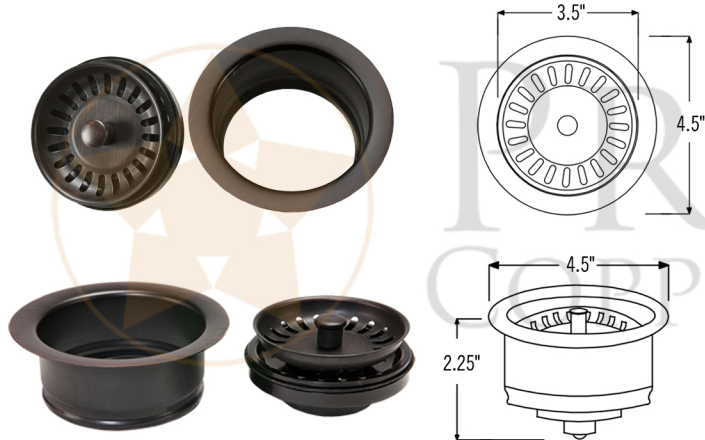

PACKAGE INCLUDES THE FOLLOWING ITEMS:

- 33" Hammered Copper Kitchen Apron 50/50 Double Basin Sink w/ Scroll Design / ORB Finish (Model# KA50DB33229S)
- Single Handle Spring Pull Down Kitchen Faucet - Oil Rubbed Bronze (K-SPD02ORB)
- Solid Brass Soap & Lotion Dispenser - Oil Rubbed Bronze (PCP-701ORB)
- 3.5" Garbage Disposal Drain w/ Basket / ORB Finish (Model# D-130ORB)
- 3.5" Kitchen Basket Strainer Drain / ORB Finish (Model# D-132ORB)
- Oil Rubbed Bronze Installation Silicone (Model# C900-ORB)
- Copper Sink Wax (Model# W900-WAX)

* ORB: Oil Rubbed Bronze

DRAIN #1 DETAILS (Model# D-130ORB)

- 3.5" Deluxe Garbage Disposal Drain w/ Basket
- Color: Oil Rubbed Bronze
- Outer Dimension: 4.5" x 2.25"
- Inner Dimension: 3.5"
- Installation Type: Insinkerator Brand Compatible
- Material: Brass
- Prop 65 Compliant