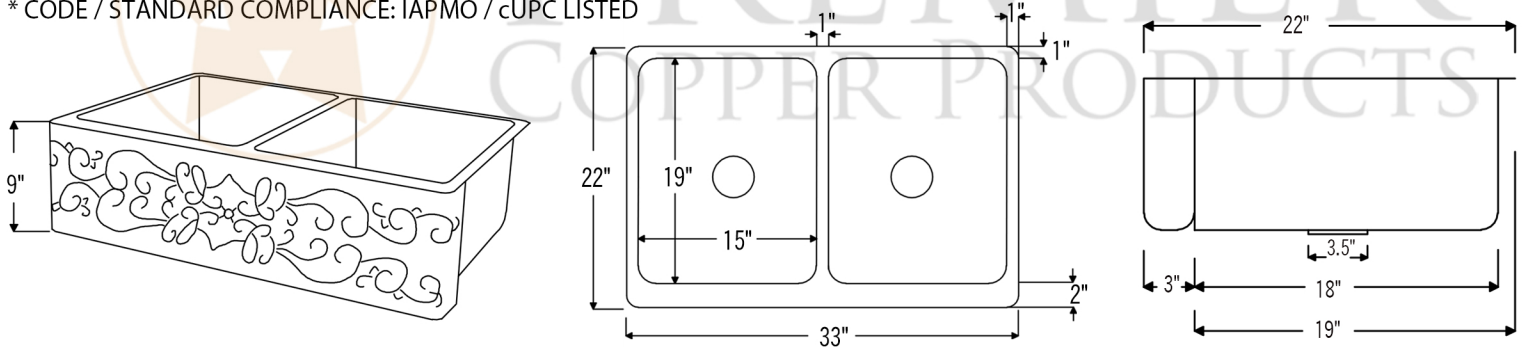

PACKAGE INCLUDES THE FOLLOWING ITEMS:

- * 33" Hammered Copper Kitchen Apron 50/50 Double Basin Sink w/ Scroll Design / ORB Finish (Model# KA50DB33229S)
- * Single Handle Spring Pull Down Kitchen Faucet - Oil Rubbed Bronze (K-SPD02ORB)
- * Solid Brass Soap & Lotion Dispenser - Oil Rubbed Bronze (PCP-701ORB)
- * 3.5" Garbage Disposal Drain w/ Basket / ORB Finish (Model# D-130ORB)
- * 3.5" Kitchen Basket Strainer Drain / ORB Finish (Model# D-132ORB)
- * Oil Rubbed Bronze Installation Silicone (Model# C900-ORB)
- * Copper Sink Wax (Model# W900-WAX)

* ORB: Oil Rubbed Bronze

SINK DETAILS (Model# KA50DB33229S)

- * 33" Hammered Copper Kitchen Apron 50/50 Double Basin Sink w/ Scroll Design
- * Color: Oil Rubbed Bronze
- * Outer Dimension: 33" x 22" x 9"
- * Inner Dimension: L: 15" x 19" x 9" R: 15" x 19" x 9"
- * Rim: Back, Left, Right - 1" / Front - 2"
- * Divider: 1" Wide (Optimized)
- * Drain Opening: 3.5" Standard
- * Material Gauge: 14
- * CODE / STANDARD COMPLIANCE: IAPMO / cUPC LISTED

FAUCET DETAILS (Model# K-SPD02ORB)

- * Single Handle Spring Pull Down Kitchen Faucet
- * Color: Oil Rubbed Bronze
- * Solid Brass Construction
- * Ceramic Disc Cartridges
- * Overall Height: 20.875"
- * Spout Reach: 8.75"
- * 360 Degree Swivel
- * ASME A112.18.1/ CSA B125.1, NSF/ANSI 61, California Lead Plumbing Law, ADA and Prop 65 Compliant

SOAP DISPENSER DETAILS (Model# PCP-701ORB)

- * Deluxe Soap and Lotion Dispenser
- * Color: Oil Rubbed Bronze
- * Solid Brass Head & Plastic Bottle
- * 4" Spout Reach
- * 500 ML Plastic Bottle
- * Prop 65 Compliant