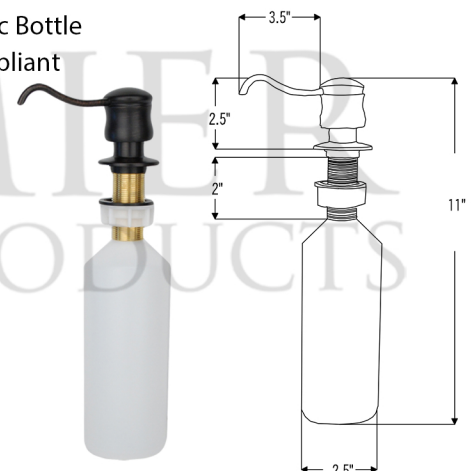

PACKAGE INCLUDES THE FOLLOWING ITEMS:

- * 33" Hammered Copper Kitchen Apron 50/50 Double Basin Sink w/ Scroll Design / ORB Finish (Model# KA50DB33229S)
- * Single Handle Spring Pull Down Kitchen Faucet - Oil Rubbed Bronze (K-SPD02ORB)
- * Solid Brass Soap & Lotion Dispenser - Oil Rubbed Bronze (PCP-701ORB)
- * 3.5" Garbage Disposal Drain w/ Basket / ORB Finish (Model# D-130ORB)
- * 3.5" Kitchen Basket Strainer Drain / ORB Finish (Model# D-132ORB)
- * Oil Rubbed Bronze Installation Silicone (Model# C900-ORB)
- * Copper Sink Wax (Model# W900-WAX)

* ORB: Oil Rubbed Bronze

SINK DETAILS (Model# KA50DB33229S)

- * 33" Hammered Copper Kitchen Apron 50/50 Double Basin Sink w/ Scroll Design
- * Color: Oil Rubbed Bronze
- * Outer Dimension: 33" x 22" x 9"
- * Inner Dimension: L: 15" x 19" x 9" R: 15" x 19" x 9"
- * Rim: Back, Left, Right - 1" / Front - 2"
- * Divider: 1" Wide (Optimized)
- * Drain Opening: 3.5" Standard
- * Material Gauge: 14
- * CODE / STANDARD COMPLIANCE: IAPMO / cUPC LISTED

FAUCET DETAILS (Model# K-SPD02ORB)

- * Single Handle Spring Pull Down Kitchen Faucet
- * Color: Oil Rubbed Bronze
- * Solid Brass Construction
- * Ceramic Disc Cartridges
- * Overall Height: 20.875"
- * Spout Reach: 8.75"
- * 360 Degree Swivel
- * ASME A112.18.1/ CSA B125.1, NSF/ANSI 61, California Lead Plumbing Law, ADA and Prop 65 Compliant

SOAP DISPENSER DETAILS (Model# PCP-701ORB)

- * Deluxe Soap and Lotion Dispenser
- * Color: Oil Rubbed Bronze
- * Solid Brass Head & Plastic Bottle
- * 4" Spout Reach
- * 500 ML Plastic Bottle
- * Prop 65 Compliant