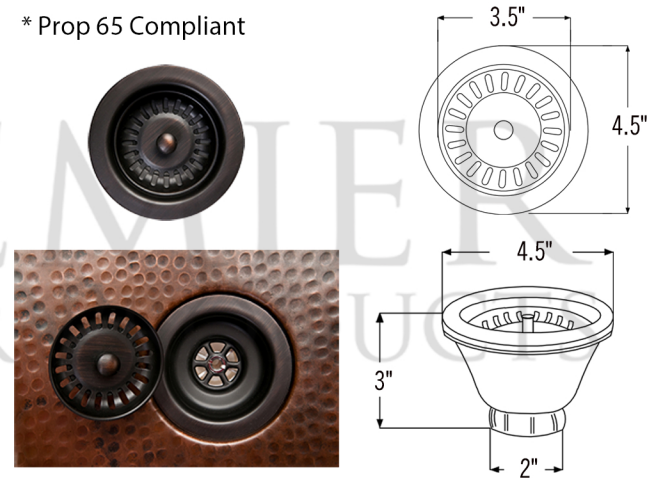

DRAIN #2 DETAILS (Model# D-132ORB)

- 3.5" Kitchen, Prep, Bar Basket Strainer Drain
- Color: Oil Rubbed Bronze
- Outer Dimension: 4.5" x 3"
- Inner Dimension: 3.5"
- Installation Type: Compression
- Material: Brass/PVC
- Prop 65 Compliant