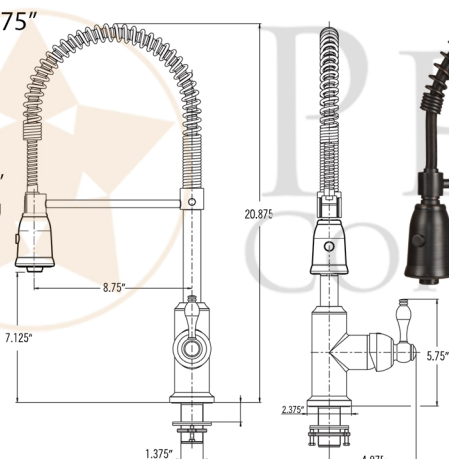

PACKAGE INCLUDES THE FOLLOWING ITEMS:

- * 33" Hammered Copper Kitchen Apron 50/50 Double Basin Sink w/ Scroll Design / ORB Finish (Model# KA50DB33229S)
- * Single Handle Spring Pull Down Kitchen Faucet - Oil Rubbed Bronze (K-SPD02ORB)
- * Solid Brass Soap & Lotion Dispenser - Oil Rubbed Bronze (PCP-701ORB)
- * 3.5" Garbage Disposal Drain w/ Basket / ORB Finish (Model# D-130ORB)
- * 3.5" Kitchen Basket Strainer Drain / ORB Finish (Model# D-132ORB)
- * Oil Rubbed Bronze Installation Silicone (Model# C900-ORB)
- * Copper Sink Wax (Model# W900-WAX)

* ORB: Oil Rubbed Bronze

SINK DETAILS (Model# KA50DB33229S)

- * 33" Hammered Copper Kitchen Apron 50/50 Double Basin Sink w/ Scroll Design
- * Color: Oil Rubbed Bronze
- * Outer Dimension: 33" x 22" x 9"
- * Inner Dimension: L: 15" x 19" x 9" R: 15" x 19" x 9"
- * Rim: Back, Left, Right - 1" / Front - 2"
- * Divider: 1" Wide (Optimized)
- * Drain Opening: 3.5" Standard
- * Material Gauge: 14
- * CODE / STANDARD COMPLIANCE: IAPMO / cUPC LISTED

FAUCET DETAILS (Model# K-SPD02ORB)

- * Single Handle Spring Pull Down Kitchen Faucet
- * Color: Oil Rubbed Bronze
- * Solid Brass Construction
- * Ceramic Disc Cartridges
- * Overall Height: 20.875"
- * Spout Reach: 8.75"
- * 360 Degree Swivel
- * ASME A112.18.1/ CSA B125.1, NSF/ANSI 61, California Lead Plumbing Law, ADA and Prop 65 Compliant

SOAP DISPENSER DETAILS (Model# PCP-701ORB)

- * Deluxe Soap and Lotion Dispenser
- * Color: Oil Rubbed Bronze
- * Solid Brass Head & Plastic Bottle
- * 4" Spout Reach
- * 500 ML Plastic Bottle
- * Prop 65 Compliant